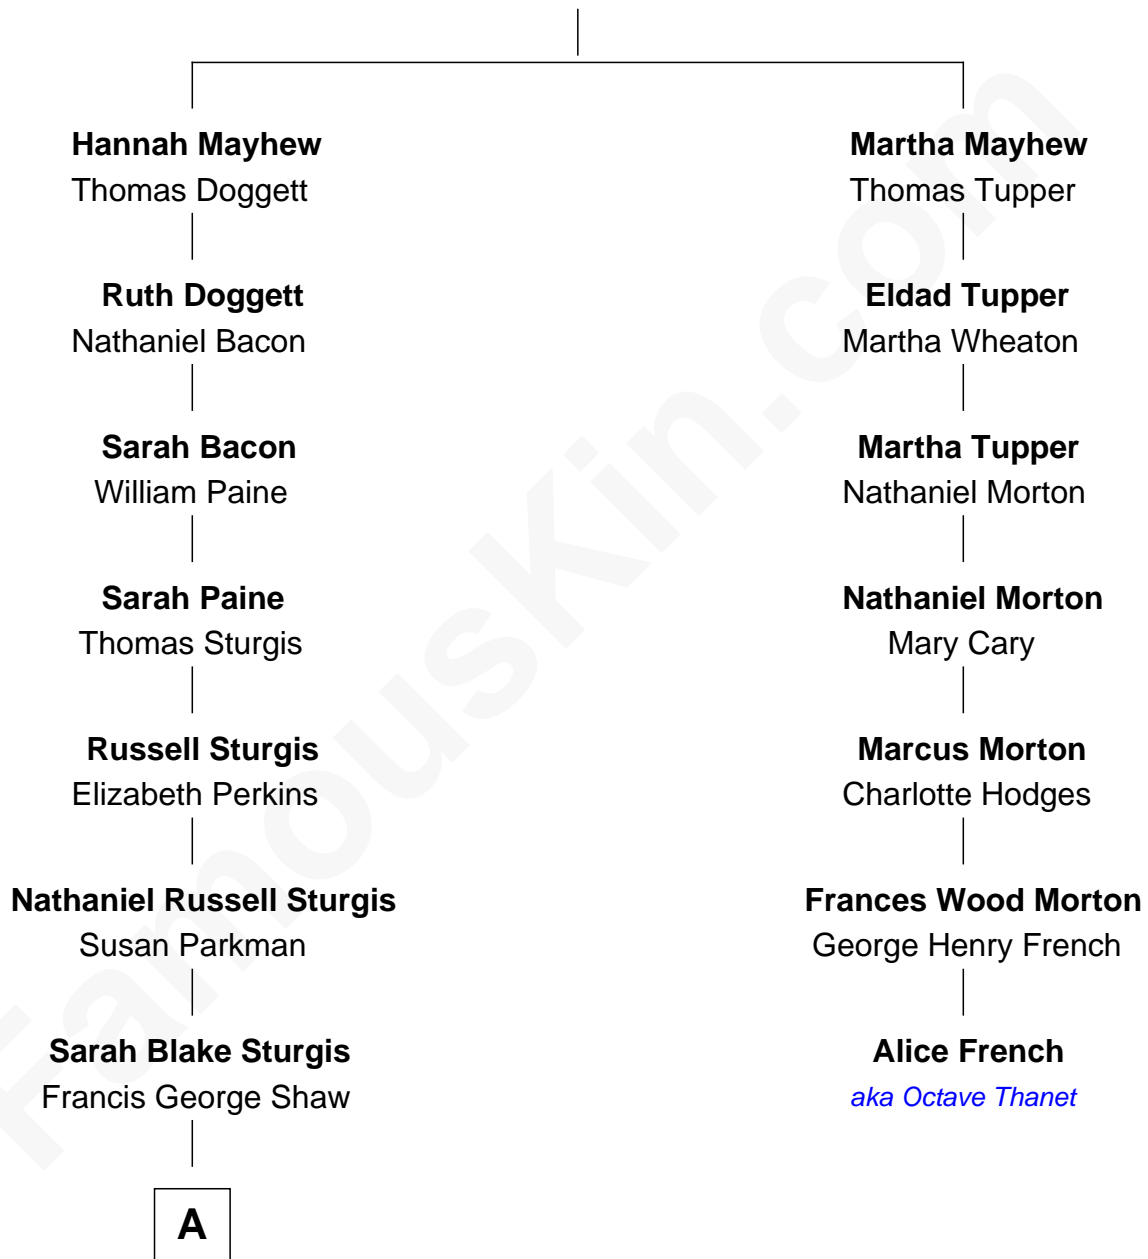

# FamousKin.com Relationship Chart of

**Kyra Sedgwick**

*TV and Movie Actress*

6th cousin 5 times removed of

**Alice French**

*(aka Octave Thanet) Novelist and Short Story Writer*

**Gov. Thomas Mayhew**

Jane Gallion

**A**

—  
**Susanna Shaw**  
Robert Bowne Minturn

—  
**Sarah May Minturn**  
Henry Dwight Sedgwick

—  
**Robert Minturn Sedgwick**  
Helen Peabody

—  
**Henry Dwight Sedgwick**  
Patricia Ann Rosenwald

—  
**Kyra Sedgwick**  
*TV and Movie Actress*