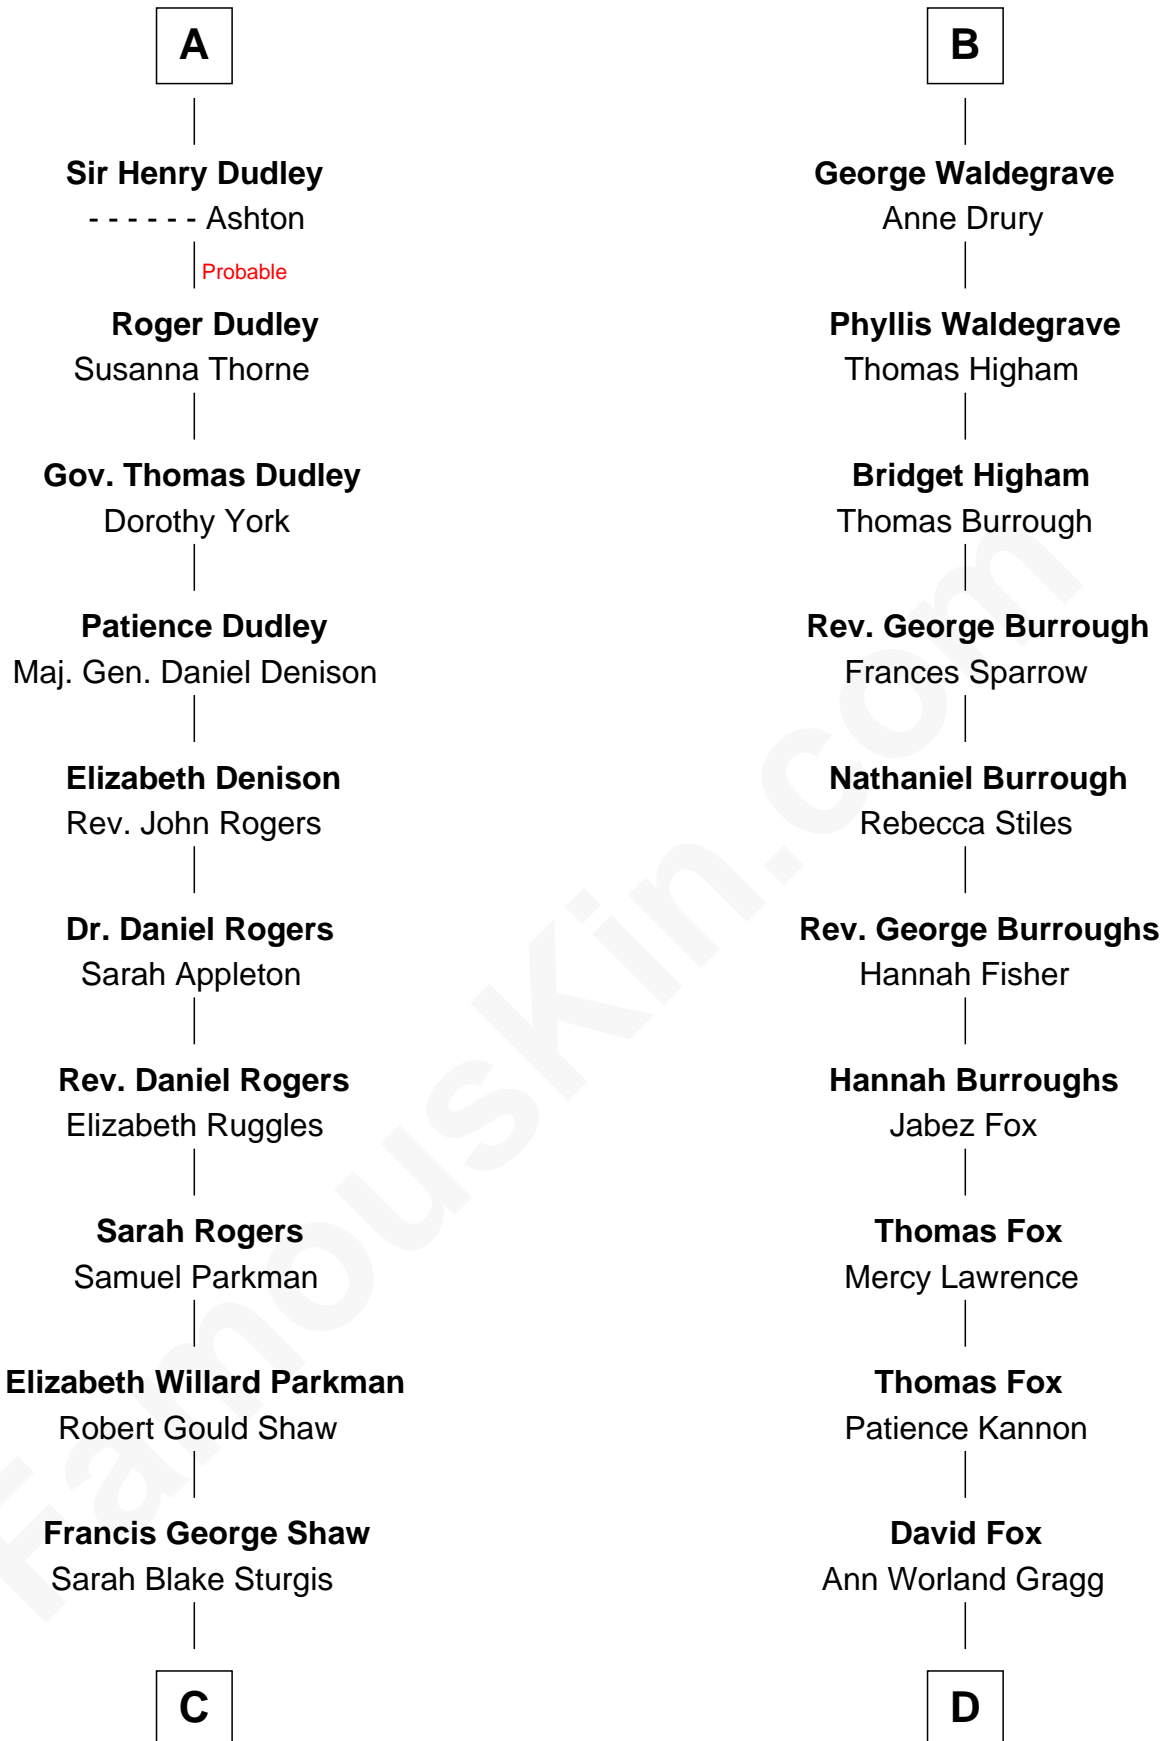

# FamousKin.com Relationship Chart of

**Kyra Sedgwick**

*TV and Movie Actress*

21st cousin of

**Bob Moore**

*Co-Founder, Bob's Red Mill*

**Eudo la Zouche**  
Milicent de Cantilupe

**Eve la Zouche**  
Sir Maurice de Berkeley

**Thomas de Berkeley**  
Katherine de Clyvedon

**Sir John Berkeley**  
Elizabeth Betteshorne

**Elizabeth Berkeley**  
Sir John Sutton

**Sir Edmund Sutton**  
Joyce Tiptoft

**Sir Edward Sutton**  
Cecily Willoughby

**Sir John Sutton**  
Cecily Grey

**A**

**Sir William la Zouche**  
Maud Lovel

**Milicent la Zouche**  
Sir William Deincourt

**Margaret Deincourt**  
Sir Robert de Tibetot

**Elizabeth de Tibetot**  
Sir Philip le Despencer

**Margery Despencer**  
Sir Roger Wentworth

**Henry Wentworth**  
Elizabeth Howard

**Margery Wentworth**  
Sir William Waldegrave

**B**

**C**

**Susanna Shaw**  
Robert Bowne Minturn

**Sarah May Minturn**  
Henry Dwight Sedgwick