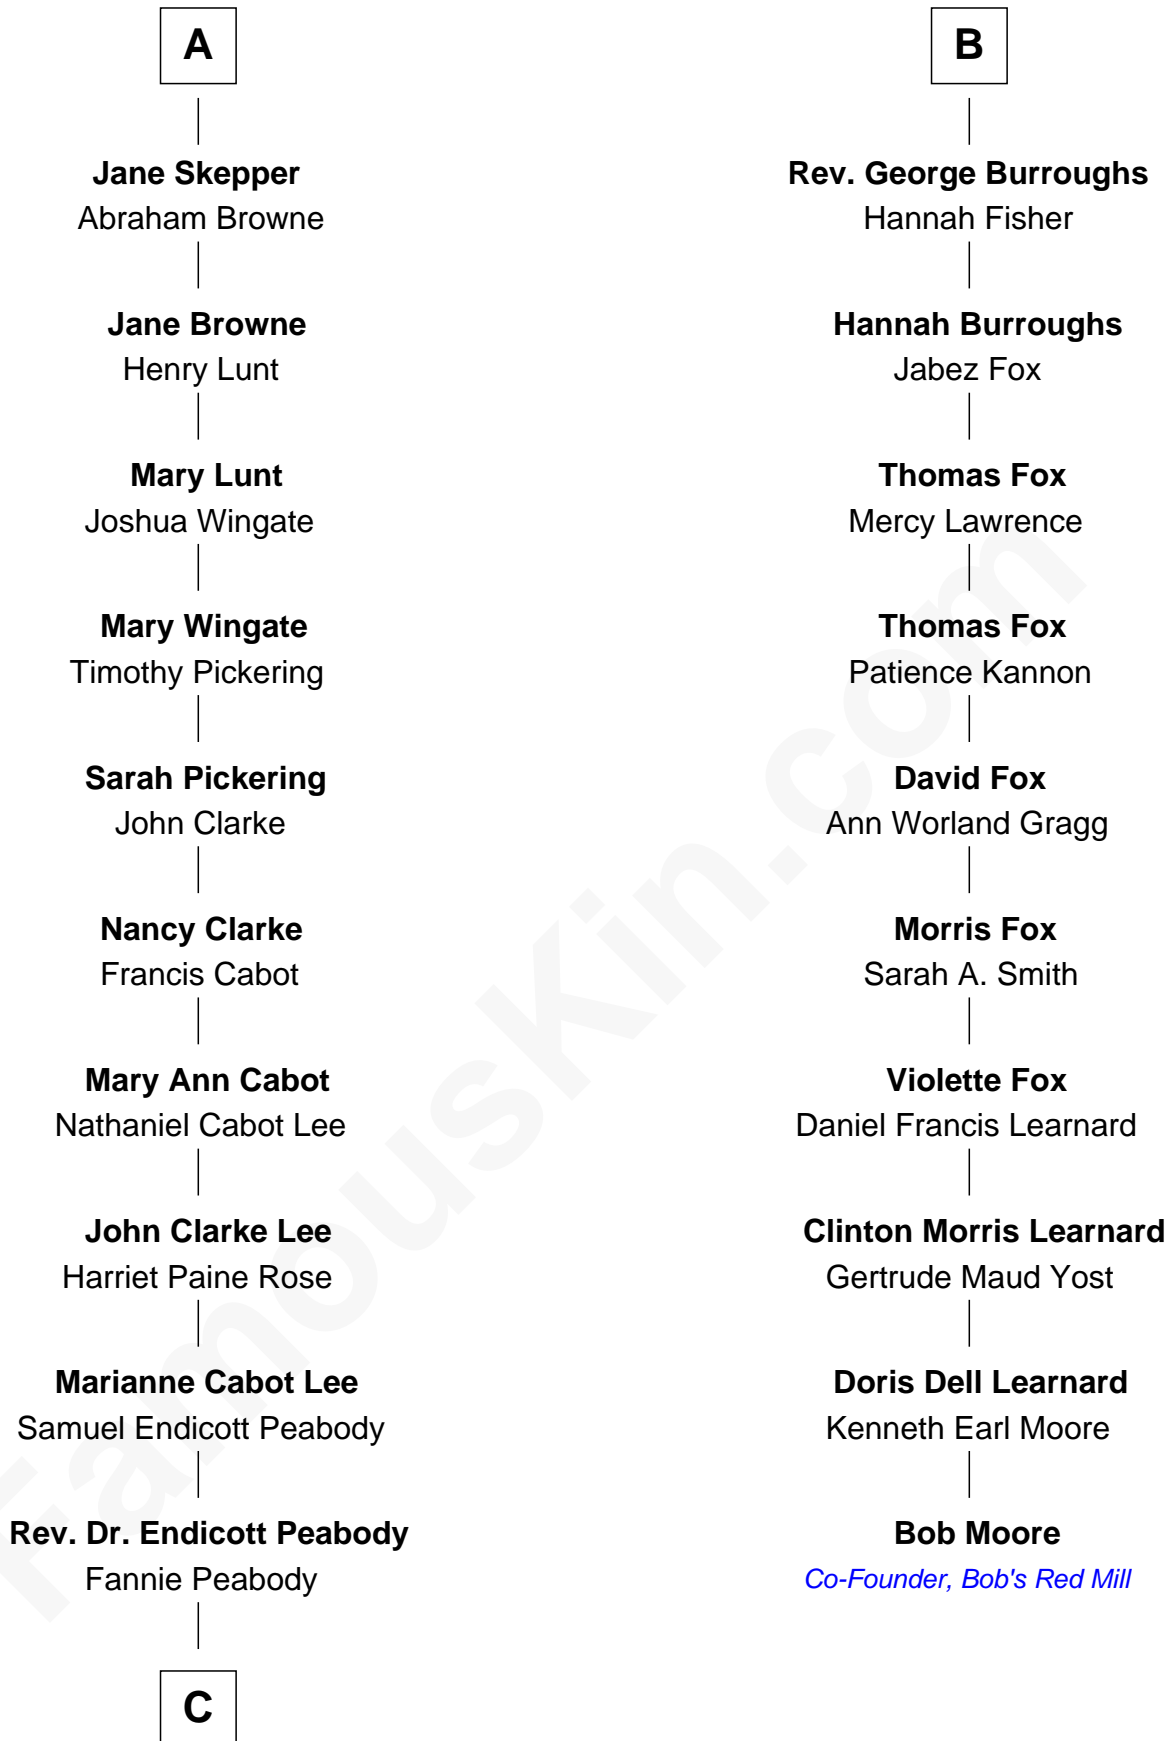

FamousKin.com Relationship Chart of

Kyra Sedgwick

TV and Movie Actress

16th cousin 3 times removed of

Bob Moore

Co-Founder, Bob's Red Mill

Sir Roger Wentworth

Margery Despencer

Sir Philip Wentworth

Mary Clifford

Elizabeth Wentworth

Sir Martin de la See

Joan de la See

Sir Piers Hildyard

Isabel Hildyard

Ralph Legard

Joan Ledgard

Richard Skepper

Edward Skepper

Mary Robinson

Rev. William Skepper

Jane - - - - -

A

Henry Wentworth

Thomas Burrough

Rev. George Burrough

Frances Sparrow

Nathaniel Burrough

Rebecca Stiles

B

C

Helen Peabody
Robert Minturn Sedgwick