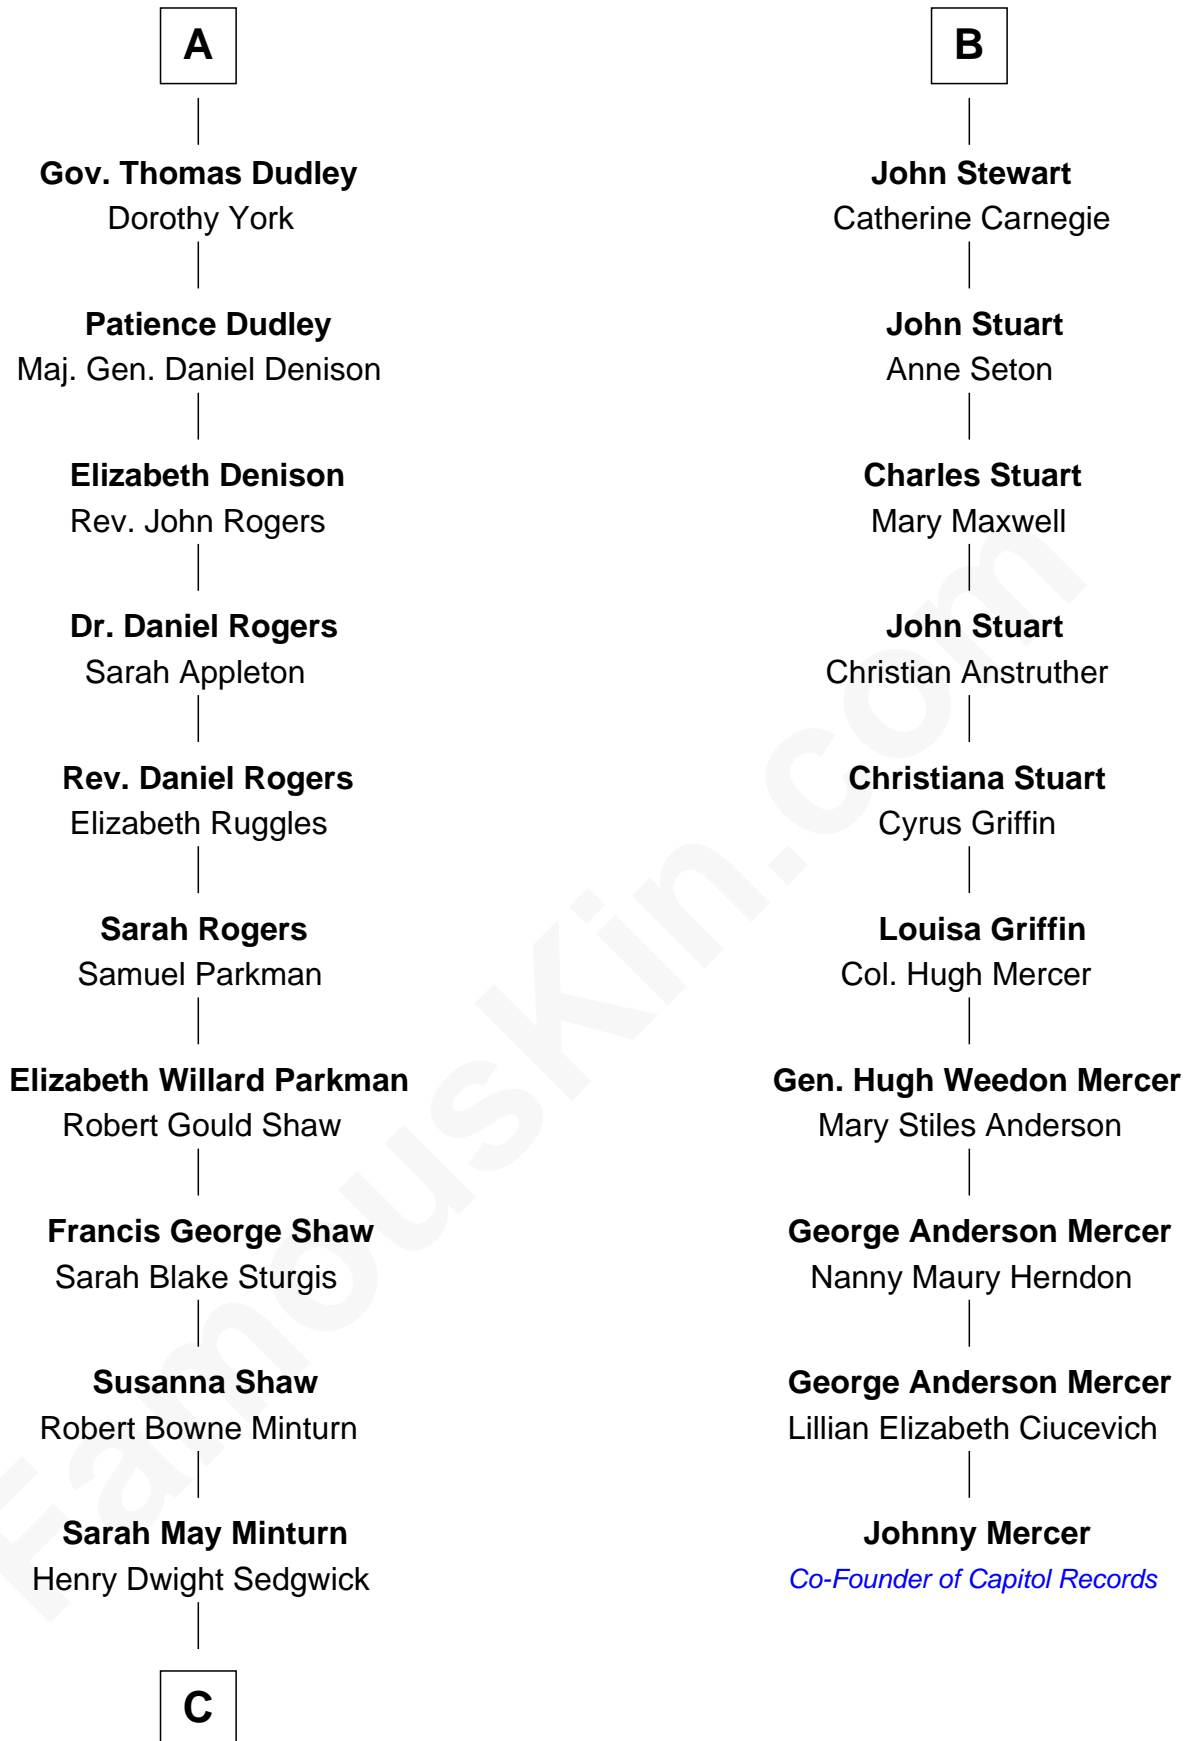

FamousKin.com Relationship Chart of

Kyra Sedgwick

TV and Movie Actress

16th cousin 3 times removed of

Johnny Mercer

Songwriter and Co-Founder of Capitol Records

John of Gaunt

Katherine Roet

C

Robert Minturn Sedgwick

Helen Peabody

Henry Dwight Sedgwick

Patricia Ann Rosenwald

Kyra Sedgwick

TV and Movie Actress

FamousKin.com