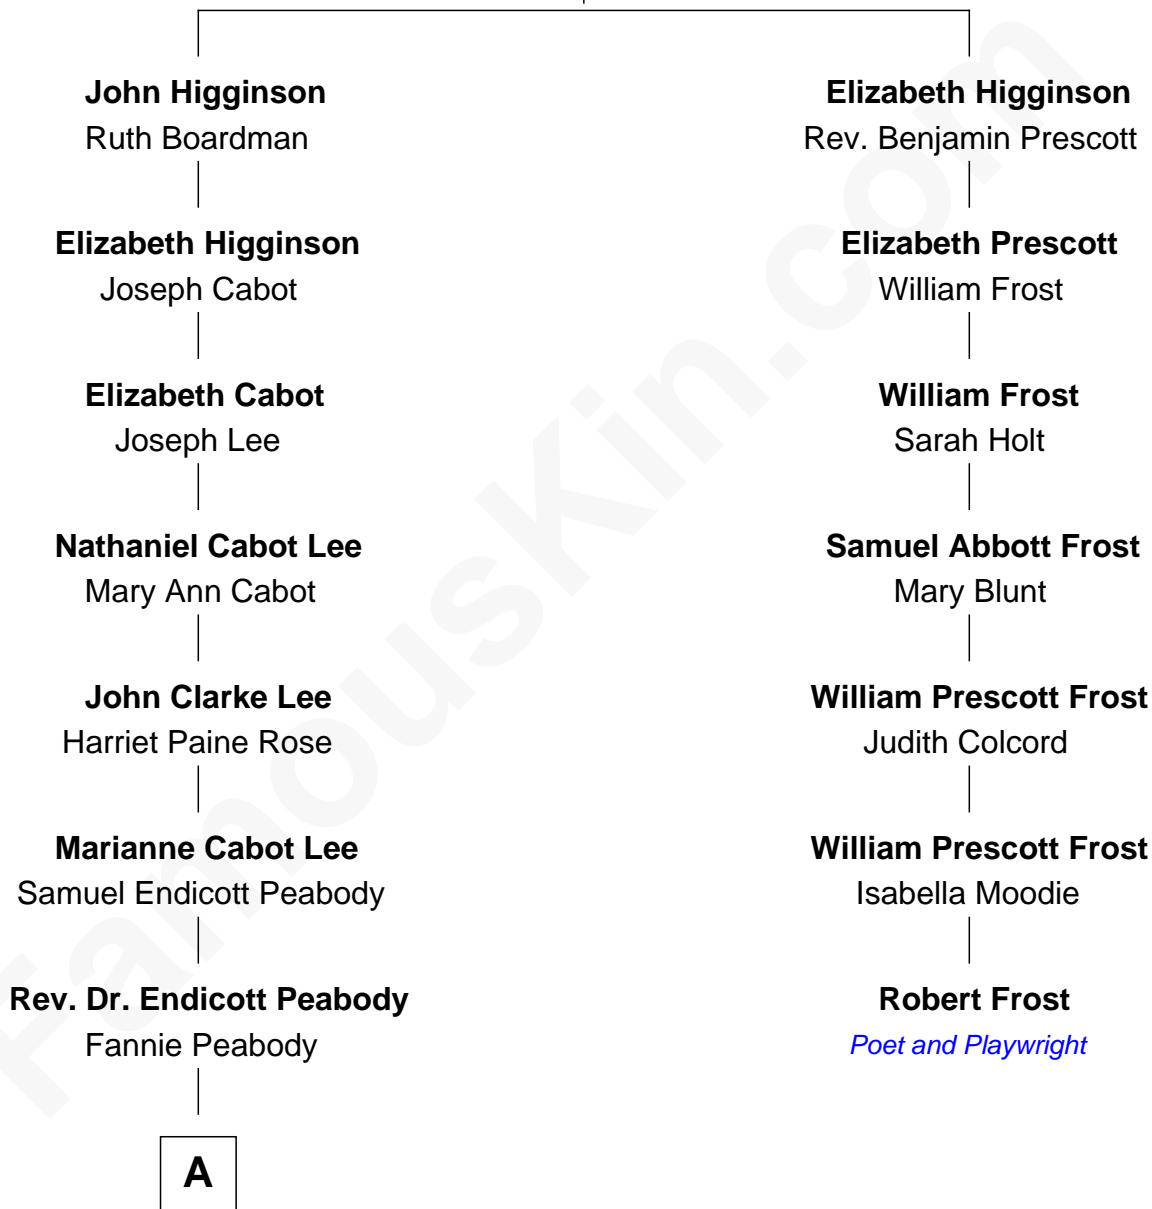

FamousKin.com

Relationship Chart of

Kyra Sedgwick

TV and Movie Actress

6th cousin 3 times removed of

Robert Frost

Poet and Playwright

John Higginson

Hannah Gardner

A

—
Helen Peabody
Robert Minturn Sedgwick

—
Henry Dwight Sedgwick
Patricia Ann Rosenwald

—
Kyra Sedgwick
TV and Movie Actress

FamousKin.com