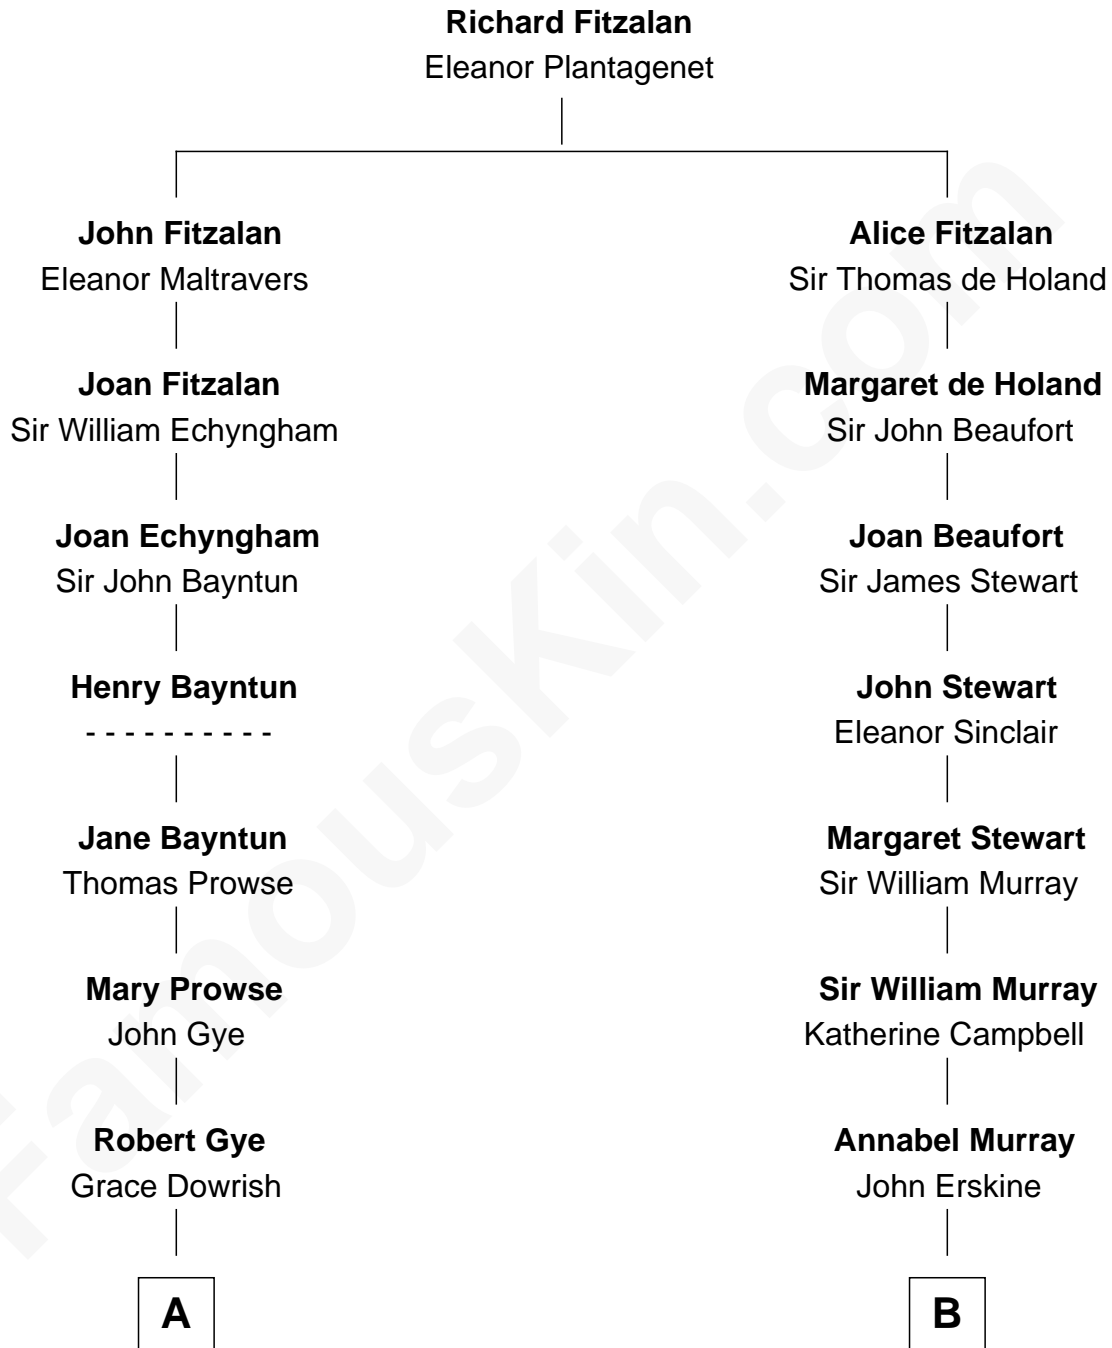

# FamousKin.com Relationship Chart of

**Kyra Sedgwick**

*TV and Movie Actress*

11th cousin 7 times removed of

**Major John Pitcairn**

*British Commander at Battle of Lexington*

**C**

Henry Dwight Sedgwick

Patricia Ann Rosenwald

**Kyra Sedgwick**

*TV and Movie Actress*

FamousKin.com