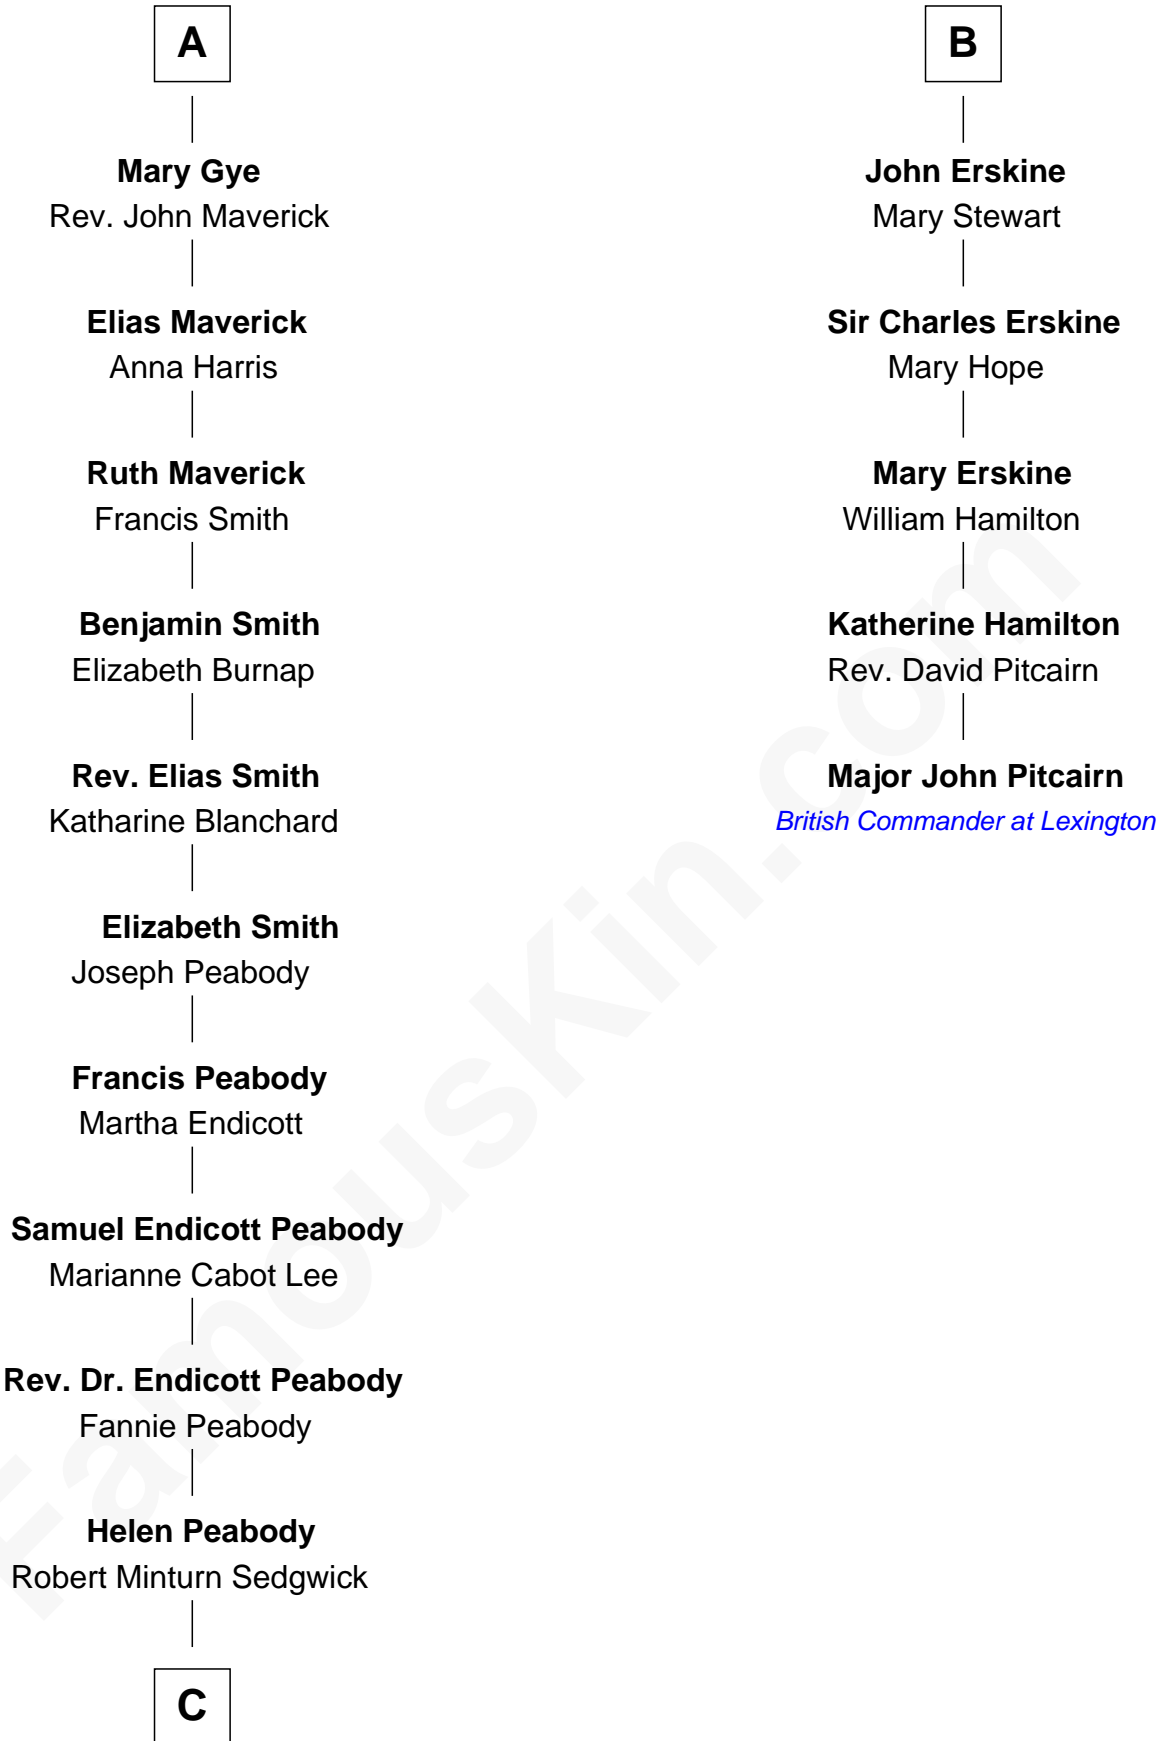

# FamousKin.com Relationship Chart of

**Kyra Sedgwick**

*TV and Movie Actress*

11th cousin 7 times removed of

**Major John Pitcairn**

*British Commander at Battle of Lexington*

**C**

Henry Dwight Sedgwick

Patricia Ann Rosenwald

**Kyra Sedgwick**

*TV and Movie Actress*

FamousKin.com