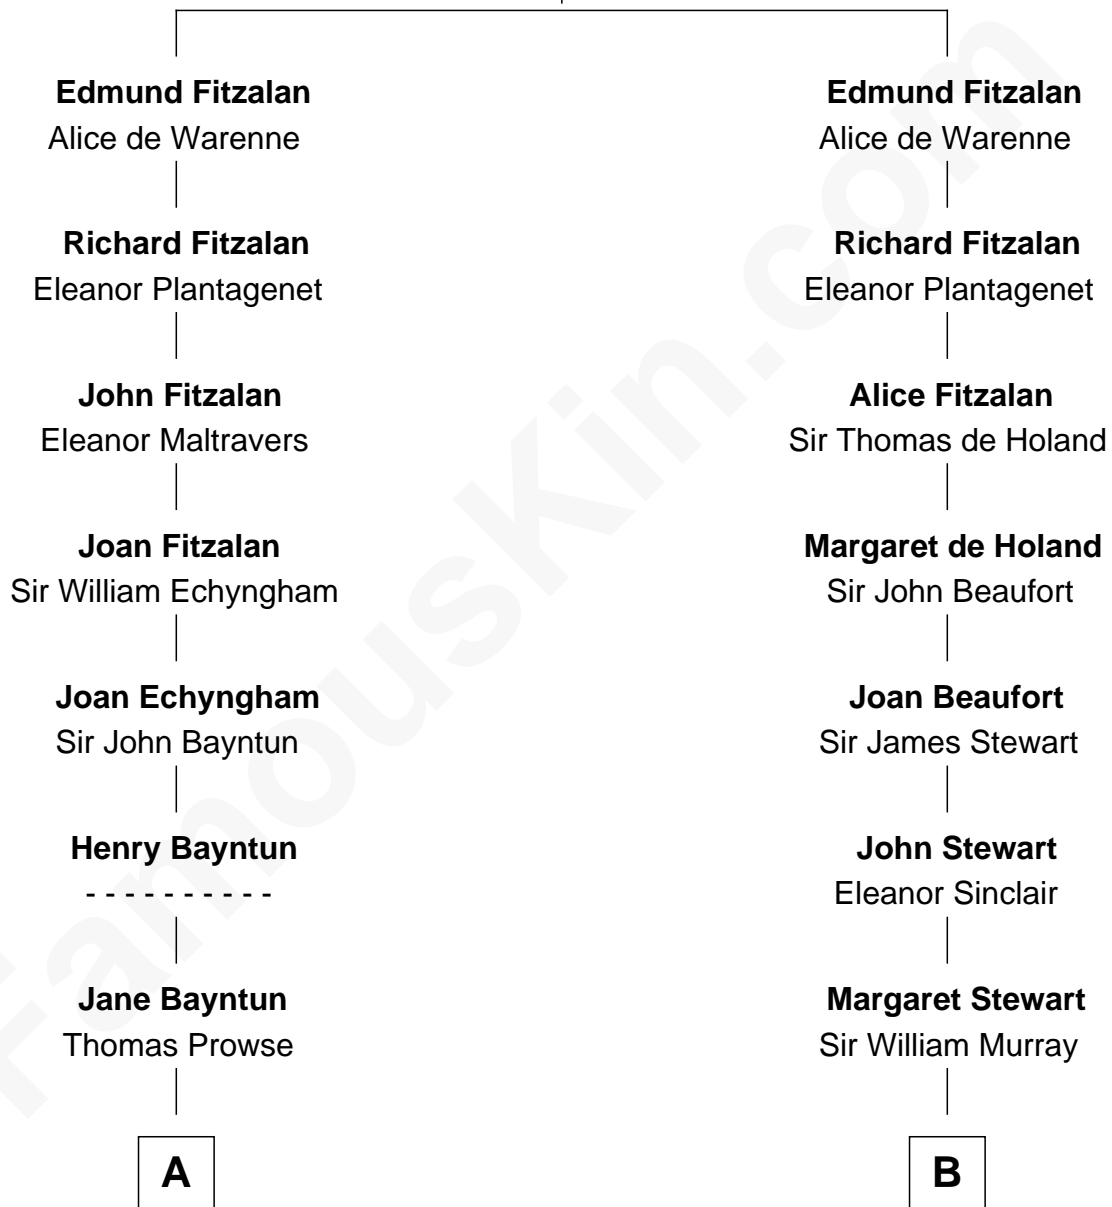

FamousKin.com Relationship Chart of

Kyra Sedgwick

TV and Movie Actress

13th cousin 7 times removed of

Major John Pitcairn

British Commander at Battle of Lexington

Richard Fitzalan

Alice de Saluzzo