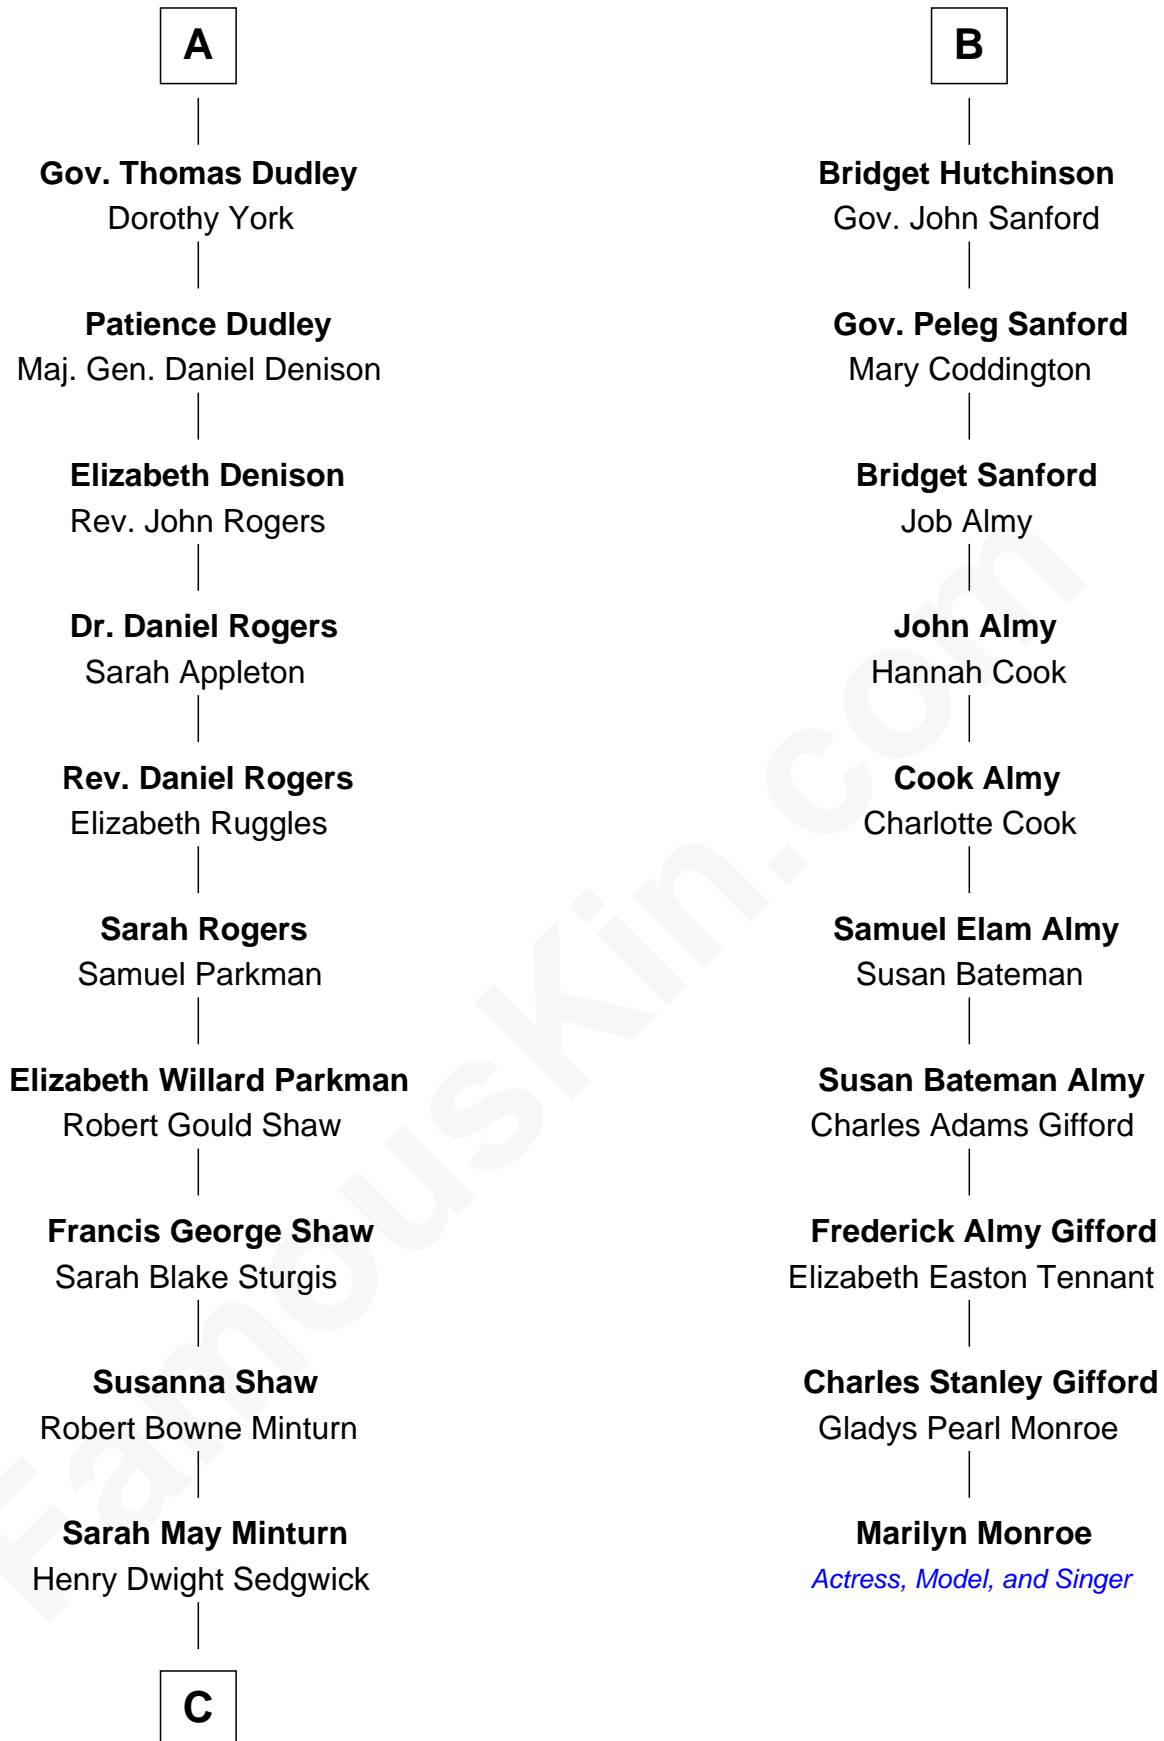

# FamousKin.com Relationship Chart of

**Kyra Sedgwick**

*TV and Movie Actress*

16th cousin 3 times removed of

**Marilyn Monroe**

*Actress, Model, and Singer*

**Sir Walter Blount**

Sancha de Ayala

**Sir John Sutton**

Cecily Grey

**Sir Henry Dudley**

----- Ashton

*Probable*

**Roger Dudley**

Susanna Thorne

**A**

**Sir Thomas Blount**

Margaret de Gresley

**Sir Thomas Blount**

Agnes Hawley

**Anne Blount**

William Marbury

**Robert Marbury**

Katherine Williamson

**William Marbury**

Agnes Lenton

**Rev. Francis Marbury**

Bridget Dryden

**Anne Marbury**

William Hutchinson

**B**

**C**