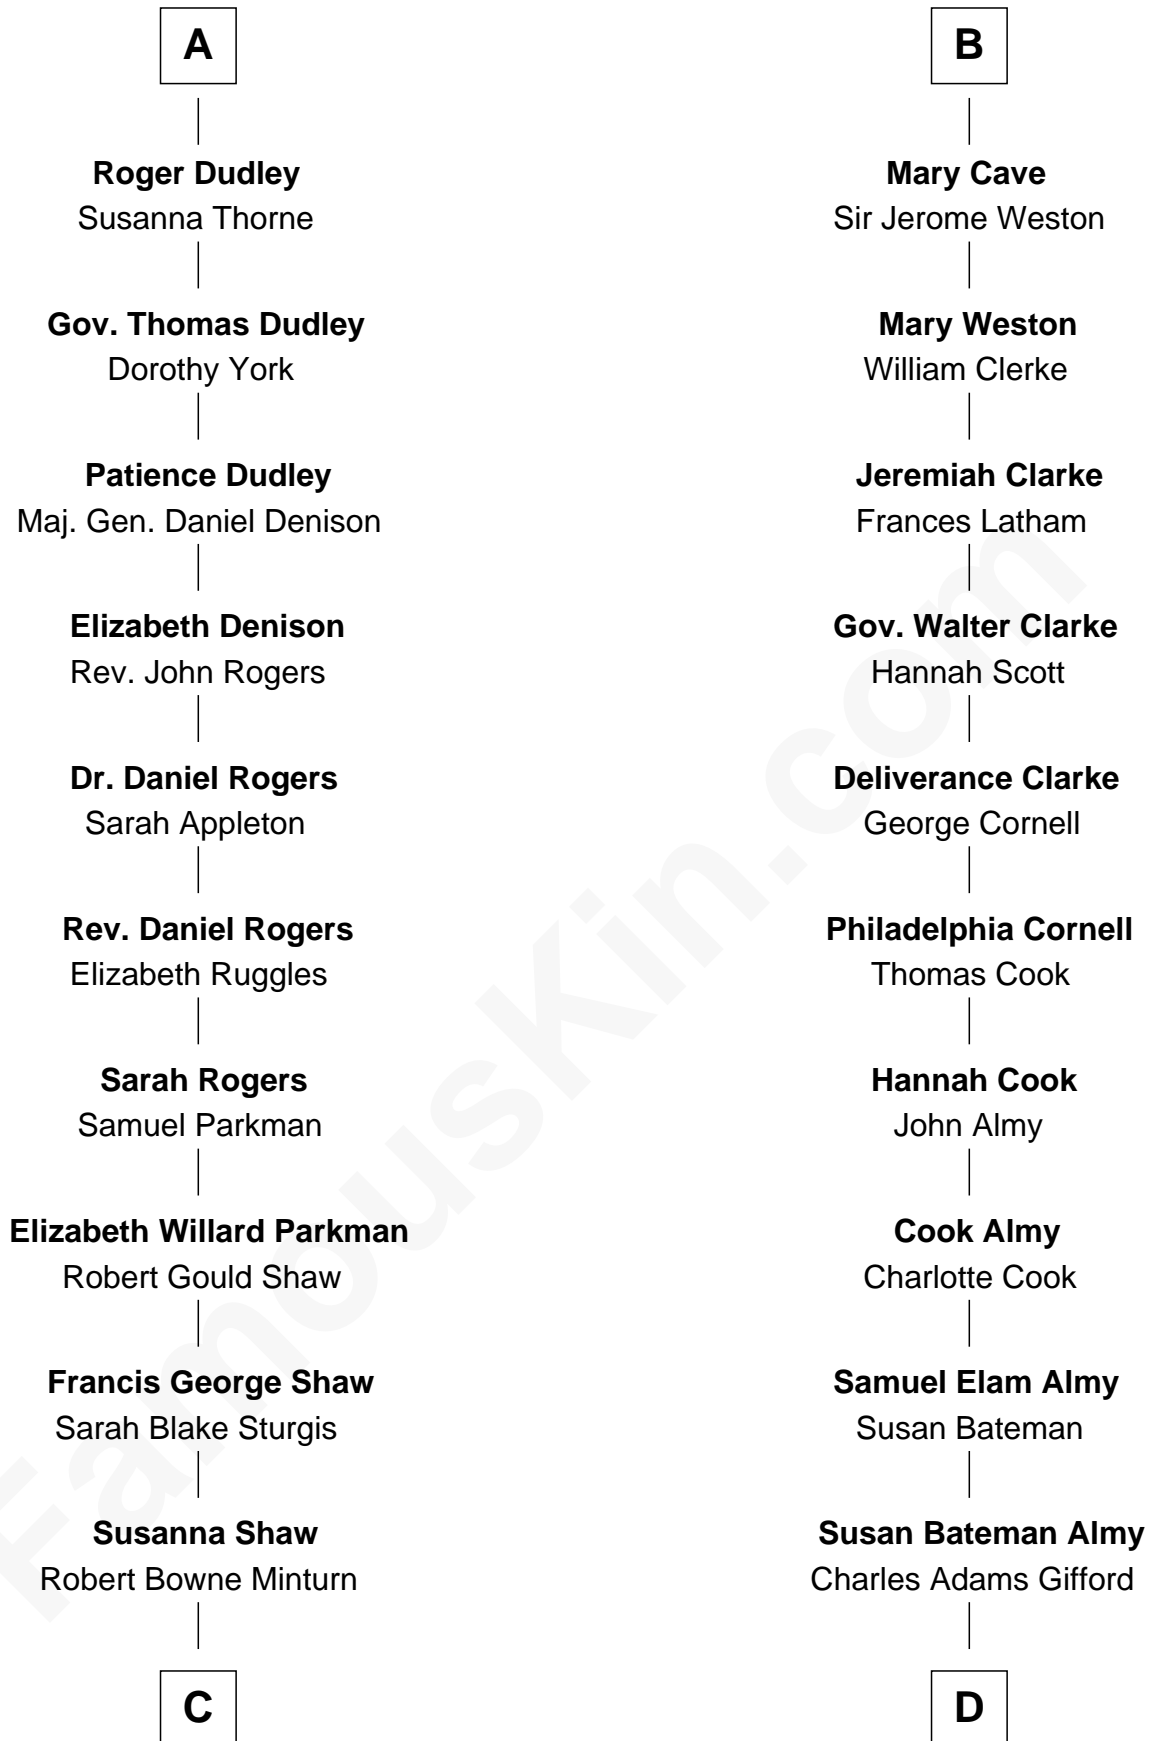

FamousKin.com

Relationship Chart of

Kyra Sedgwick

TV and Movie Actress

19th cousin 1 time removed of

Marilyn Monroe

Actress, Model, and Singer

Sir Reynold de Grey

Eleanor le Strange

Sir Reynold Grey

Margaret de Ros

Margaret Grey

Sir William Bonville

William Bonville

Elizabeth Harington

William Bonville

Constance Vere

Elizabeth Boteler

Thomas Lovett

Thomas Lovett

Anne Danvers

Elizabeth Lovett

Anthony Cave

B

Charles Stanley Gifford
Gladys Pearl Monroe

Marilyn Monroe
Actress, Model, and Singer

FamousKin.com