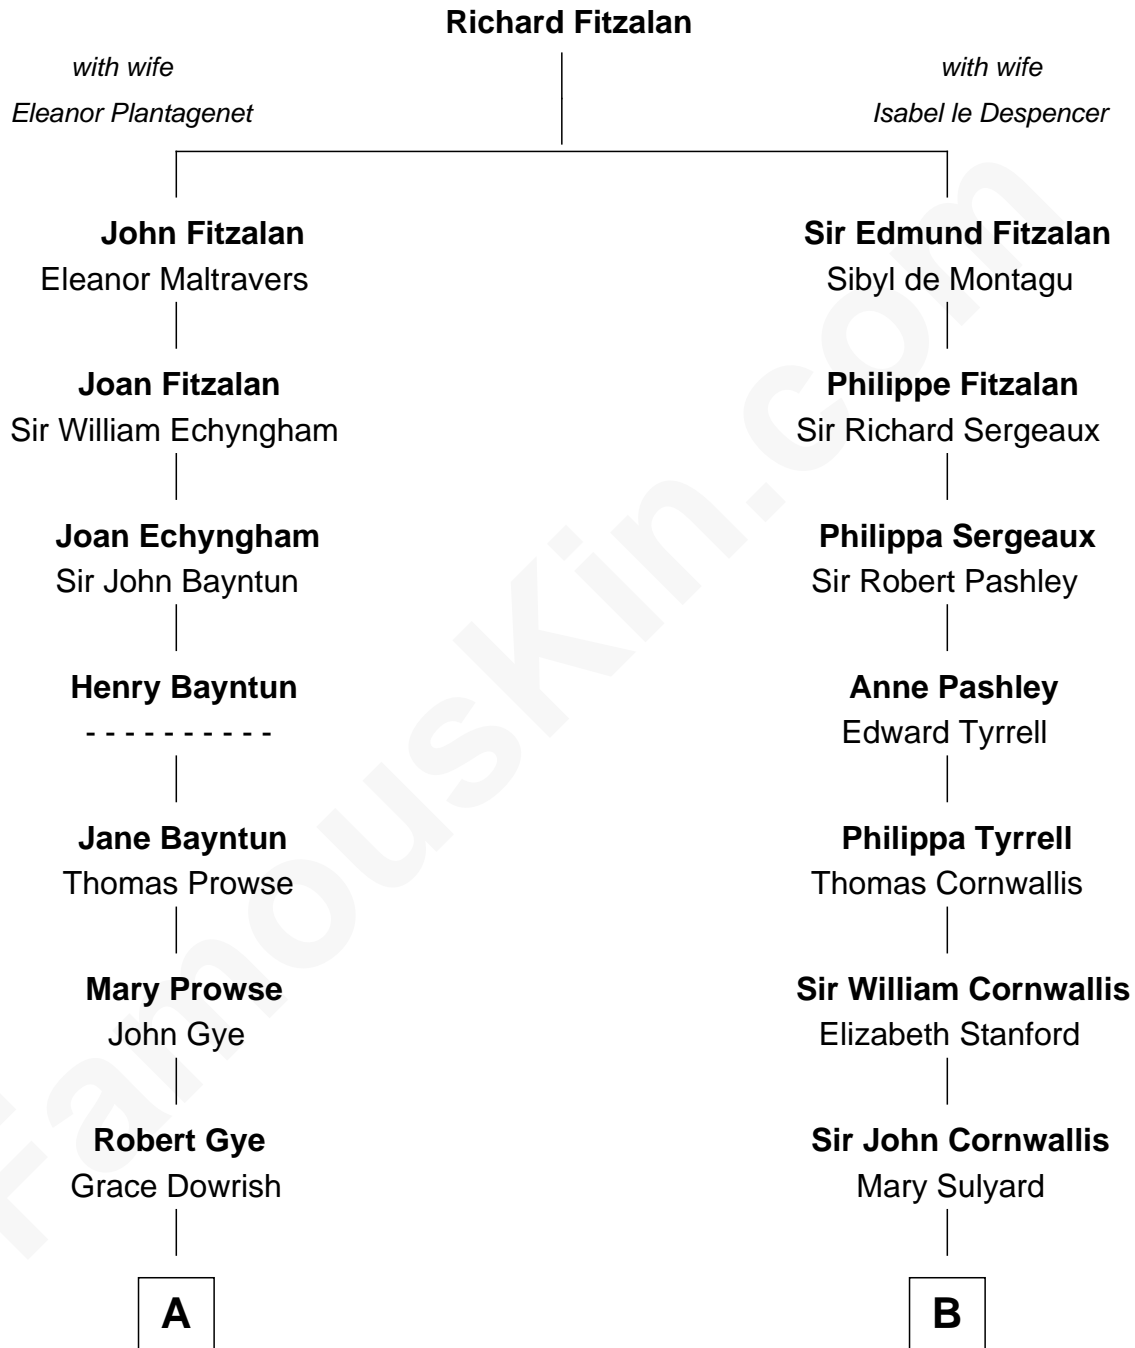

FamousKin.com Relationship Chart of

Kyra Sedgwick

TV and Movie Actress

18th cousin 2 times removed of

Marilyn Monroe

Actress, Model, and Singer

C

Henry Dwight Sedgwick
Patricia Ann Rosenwald

Kyra Sedgwick
TV and Movie Actress

D

Elizabeth Cutting Easton
William Congdon Tennant

Elizabeth Easton Tennant
Frederick Almy Gifford

Charles Stanley Gifford
Gladys Pearl Monroe

Marilyn Monroe
Actress, Model, and Singer