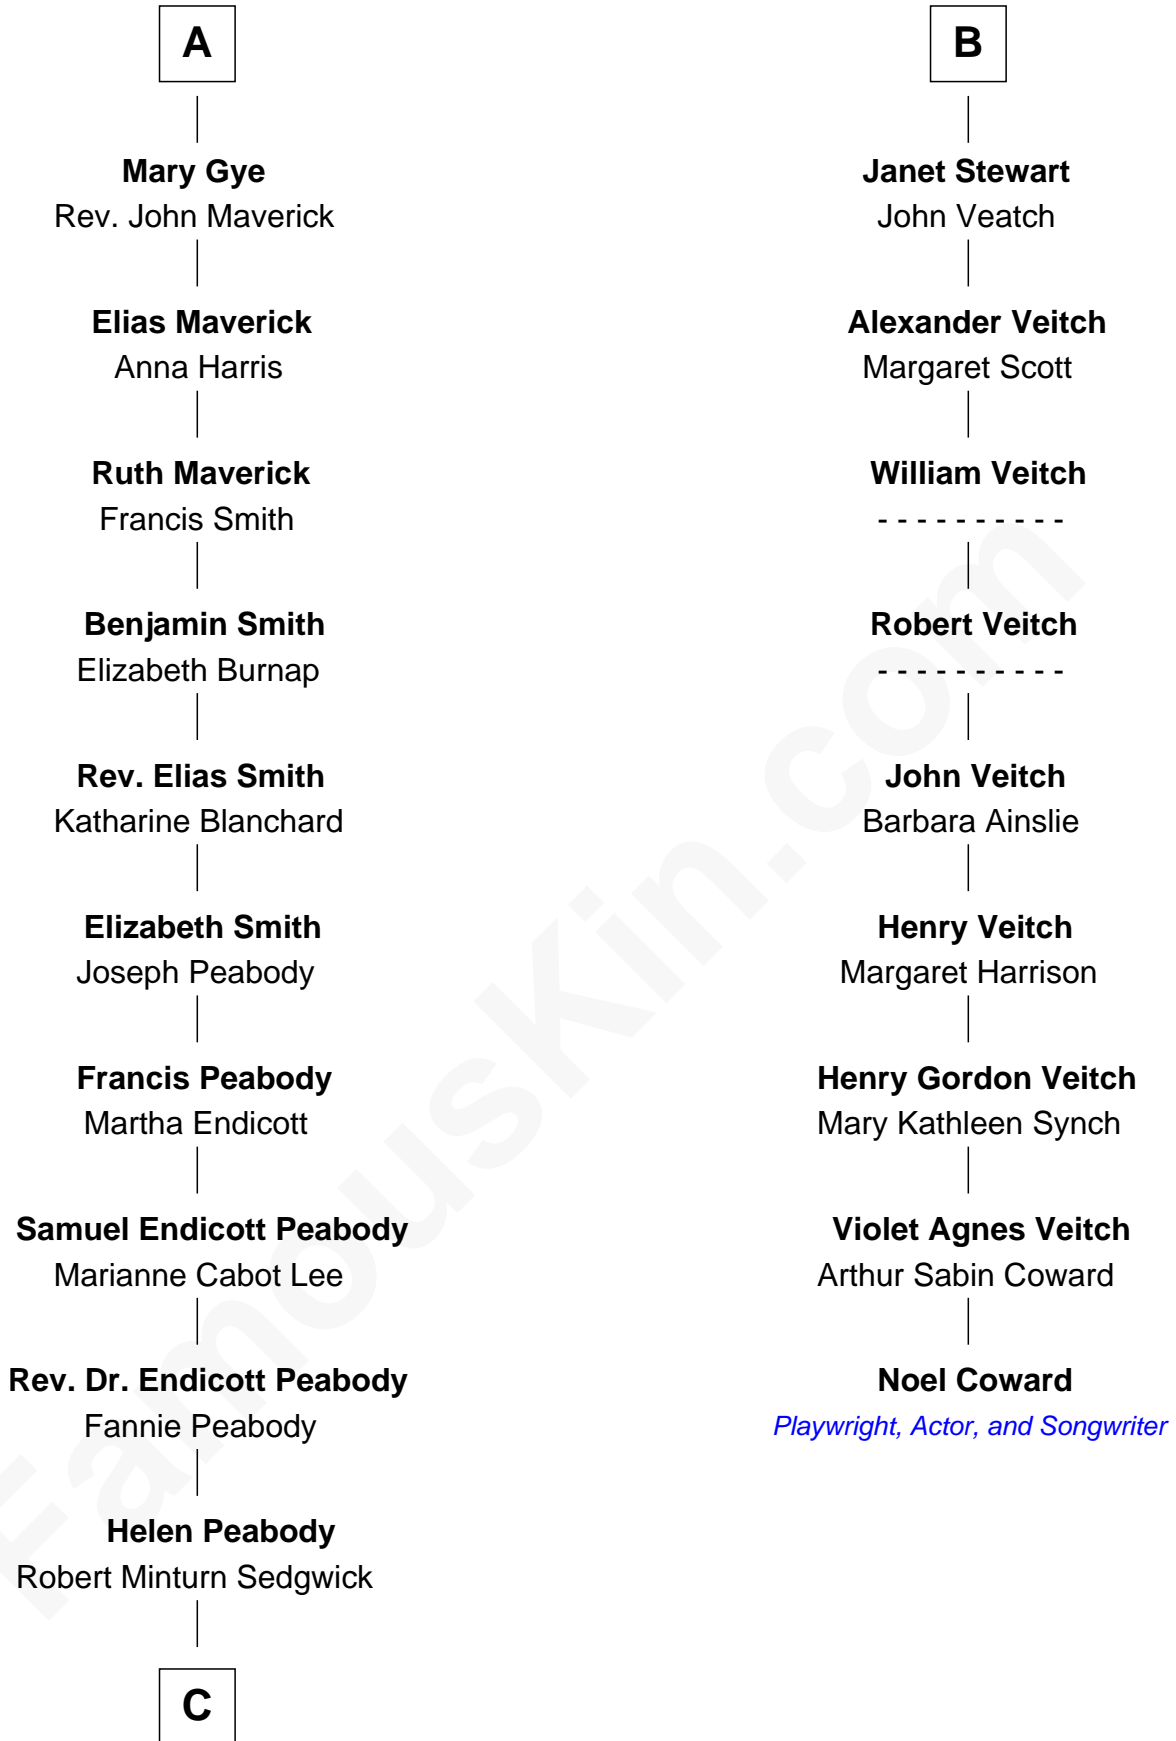

FamousKin.com

Relationship Chart of

Kyra Sedgwick

TV and Movie Actress

15th cousin 3 times removed of

Noel Coward

Playwright, Actor, and Songwriter

Richard Fitzalan
Eleanor Plantagenet

C

Henry Dwight Sedgwick

Patricia Ann Rosenwald

Kyra Sedgwick

TV and Movie Actress

FamousKin.com