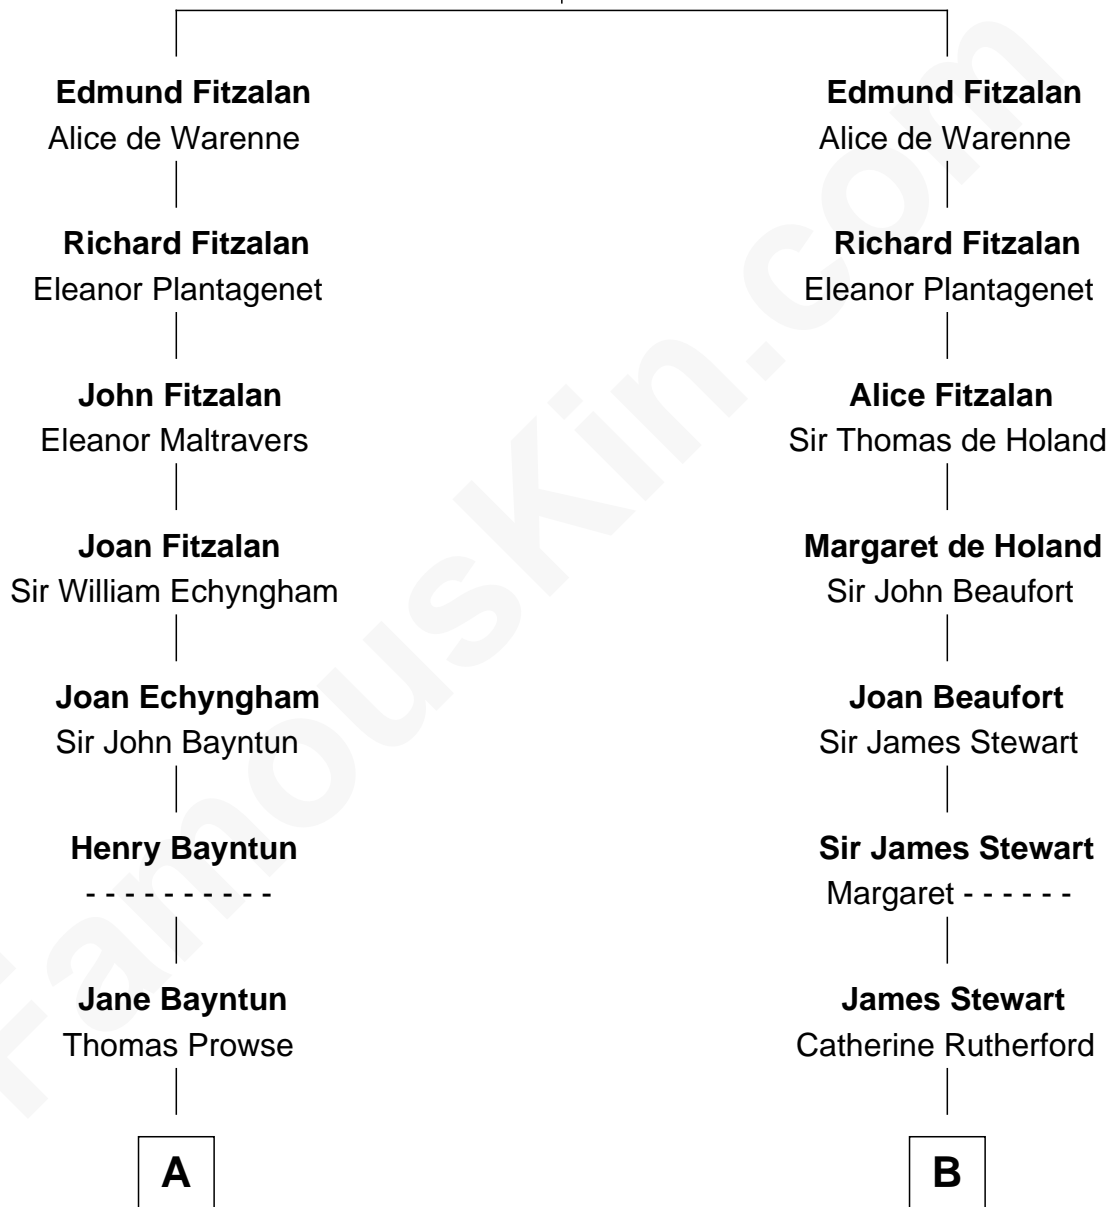

FamousKin.com

Relationship Chart of

Kyra Sedgwick

TV and Movie Actress

17th cousin 3 times removed of

Noel Coward

Playwright, Actor, and Songwriter

Richard Fitzalan

Alice de Saluzzo

C

Rev. Dr. Endicott Peabody

Fannie Peabody

Helen Peabody

Robert Minturn Sedgwick

Henry Dwight Sedgwick

Patricia Ann Rosenwald