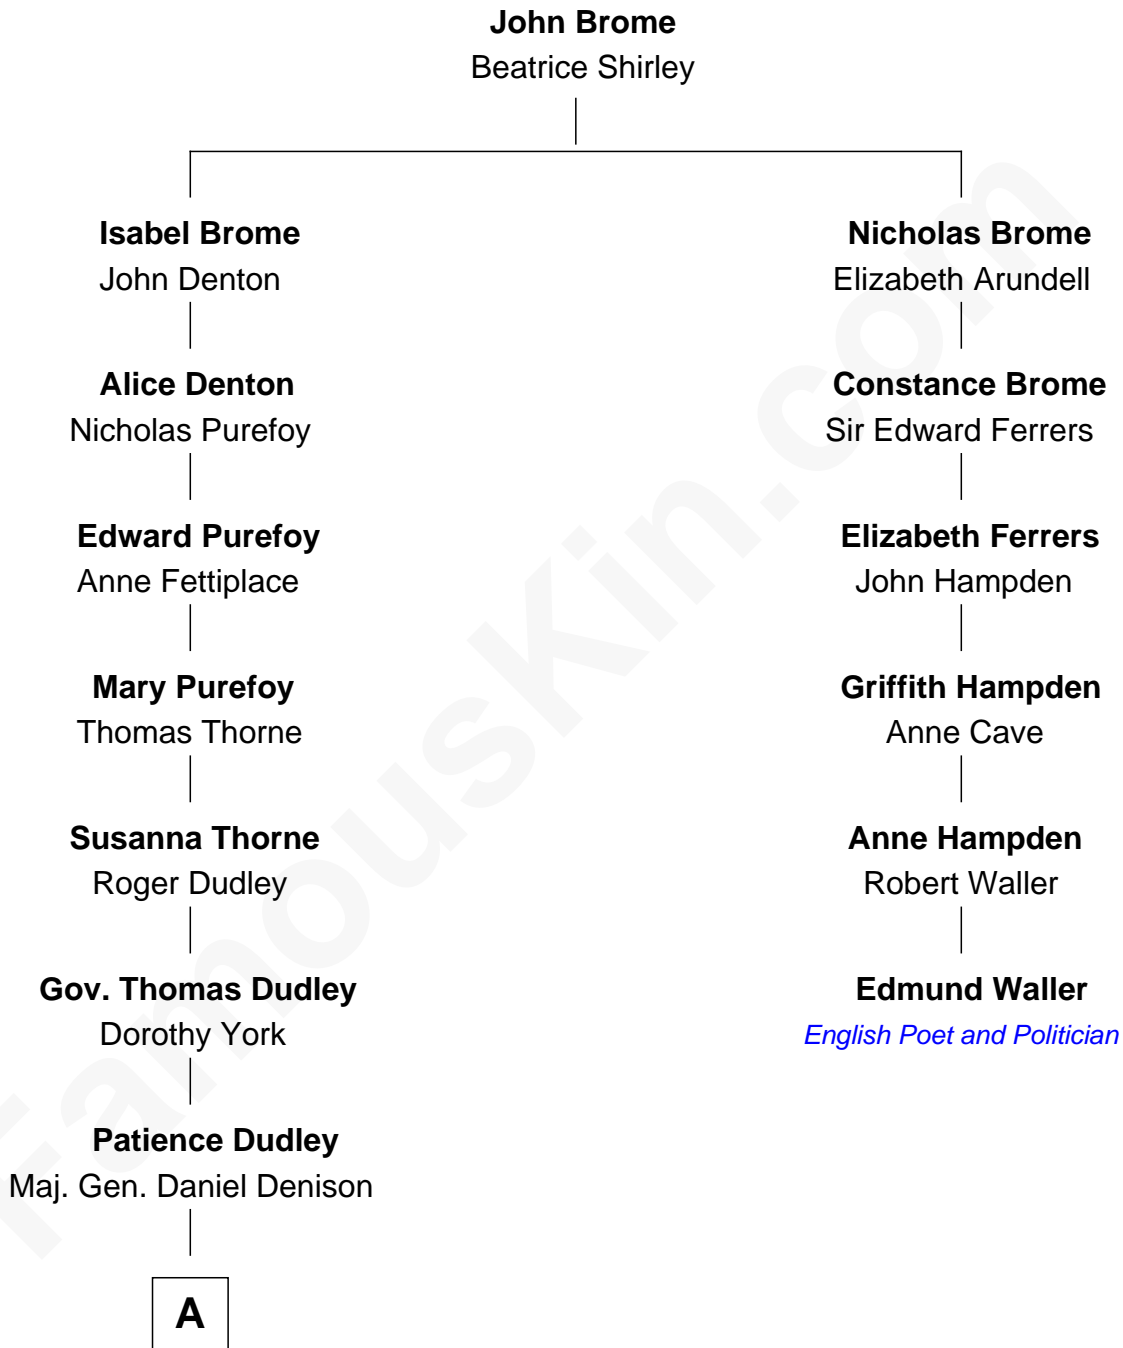

FamousKin.com Relationship Chart of

Kyra Sedgwick

TV and Movie Actress

5th cousin 12 times removed of

Edmund Waller

English Poet and Politician

A

Elizabeth Denison

Robert Gould Shaw

Francis George Shaw

Sarah Blake Sturgis

Susanna Shaw

Robert Bowne Minturn

Sarah May Minturn

Henry Dwight Sedgwick

Robert Minturn Sedgwick