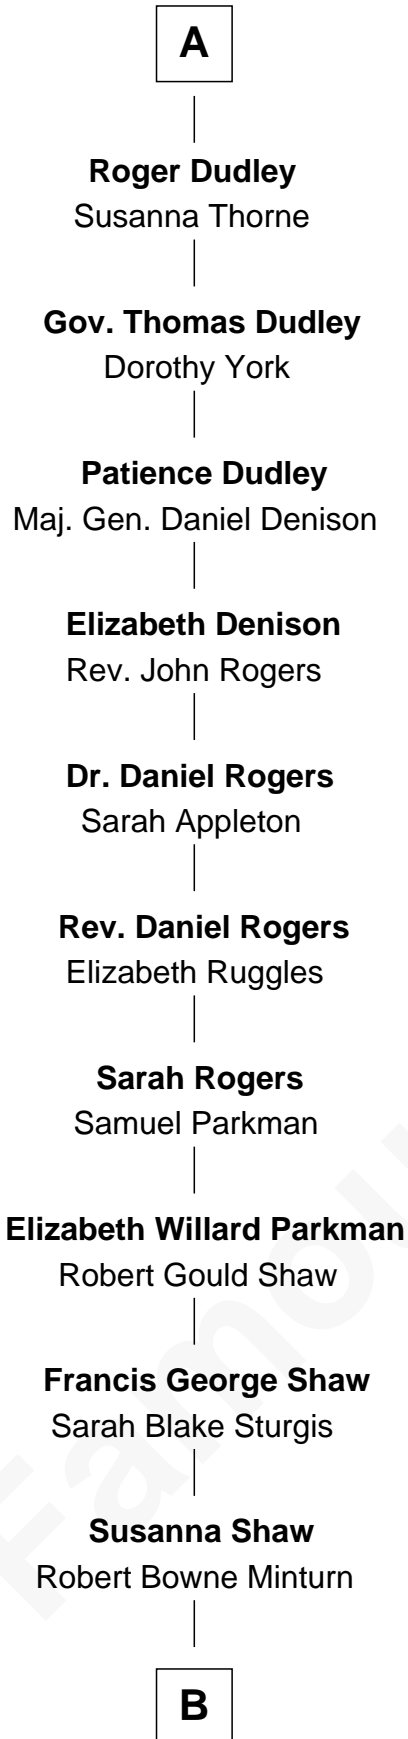

# FamousKin.com

## Relationship Chart of

**Kyra Sedgwick**

*TV and Movie Actress*

5th cousin 15 times removed of

**Catherine Howard**

*5th Wife of King Henry VIII*

**B**

—  
**Sarah May Minturn**  
Henry Dwight Sedgwick

—  
**Robert Minturn Sedgwick**  
Helen Peabody

—  
**Henry Dwight Sedgwick**  
Patricia Ann Rosenwald

—  
**Kyra Sedgwick**  
*TV and Movie Actress*

FamousKin.com