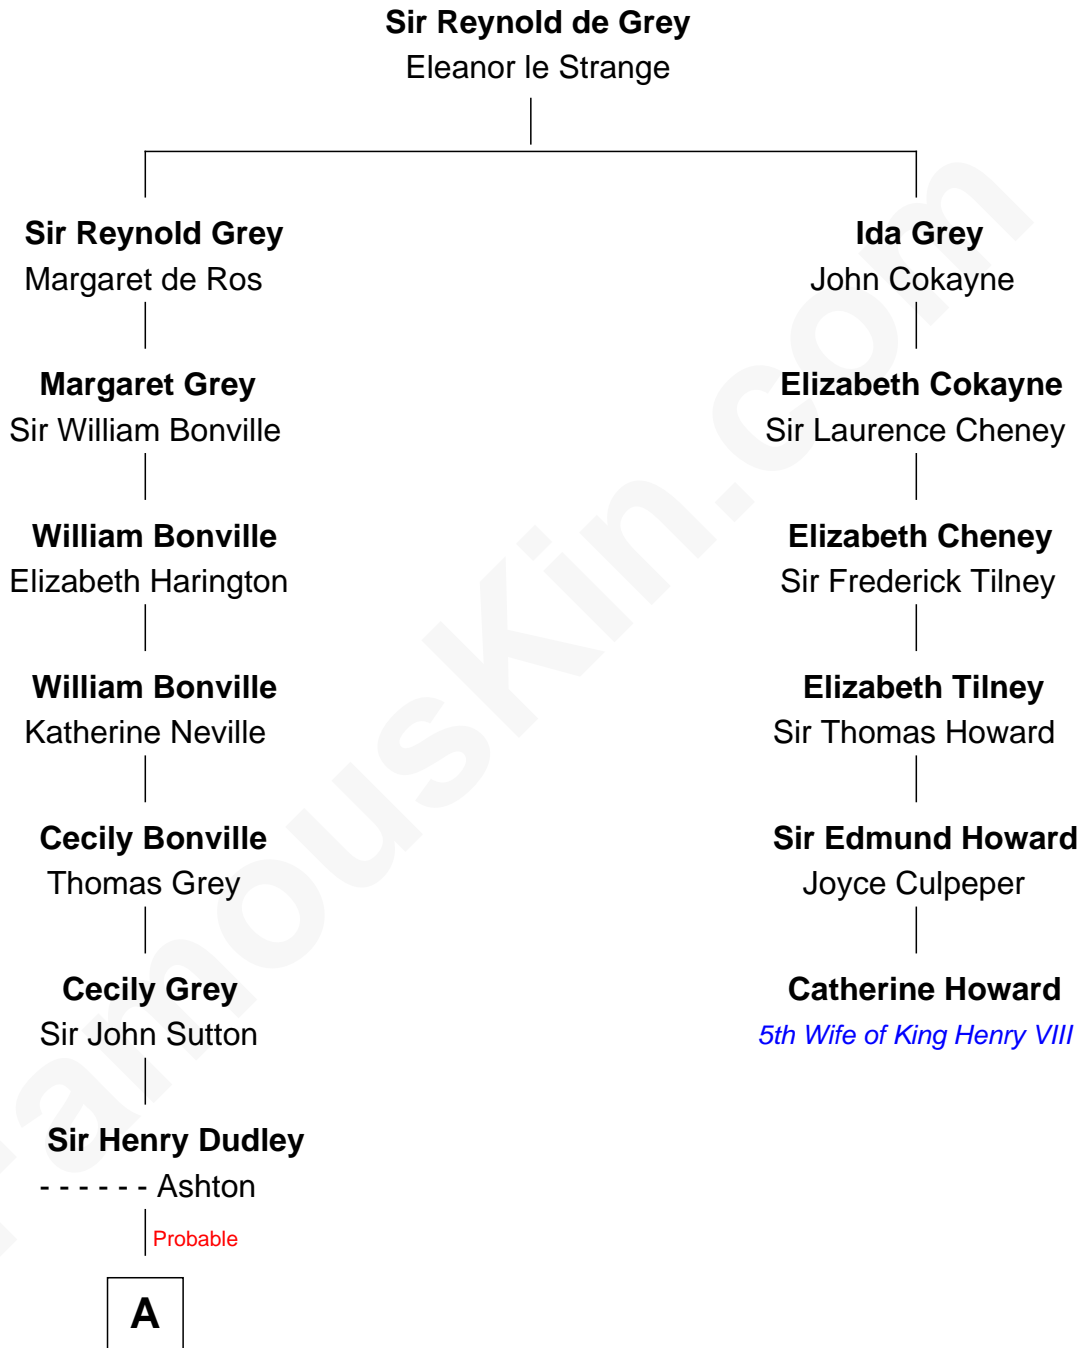

## Relationship Chart of

**Kyra Sedgwick**

*TV and Movie Actress*

5th cousin 15 times removed of

**Catherine Howard**

*5th Wife of King Henry VIII*

**B**

—  
**Sarah May Minturn**  
Henry Dwight Sedgwick

—  
**Robert Minturn Sedgwick**  
Helen Peabody

—  
**Henry Dwight Sedgwick**  
Patricia Ann Rosenwald

—  
**Kyra Sedgwick**  
*TV and Movie Actress*

FamousKin.com