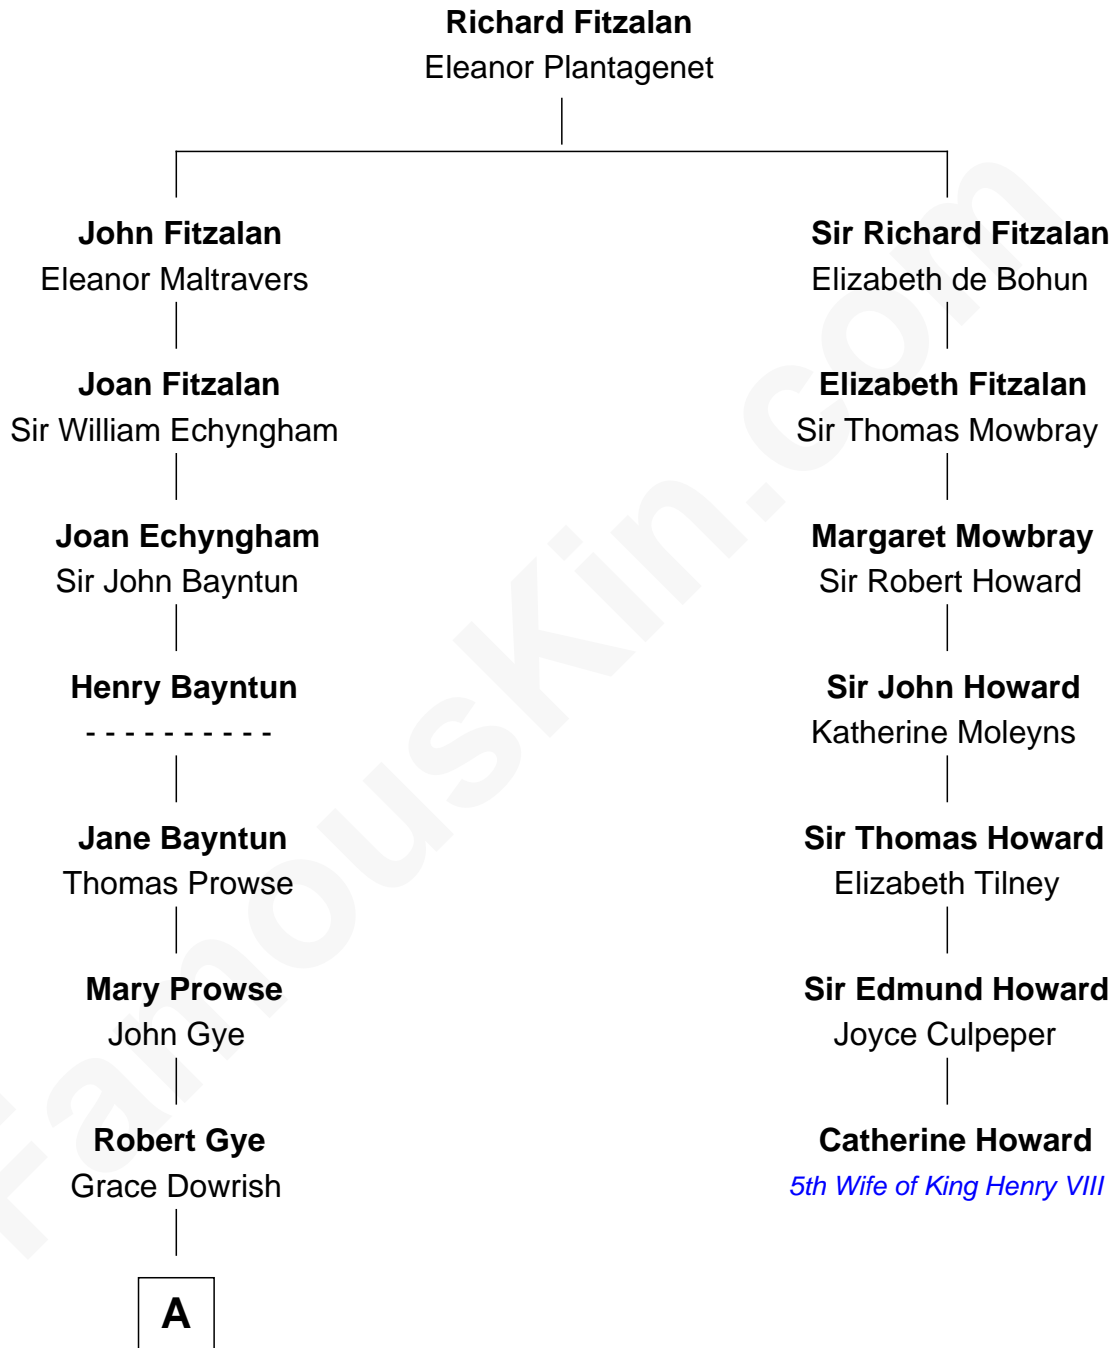

FamousKin.com Relationship Chart of

Kyra Sedgwick

TV and Movie Actress

6th cousin 12 times removed of

Catherine Howard

5th Wife of King Henry VIII

A

Mary Gye