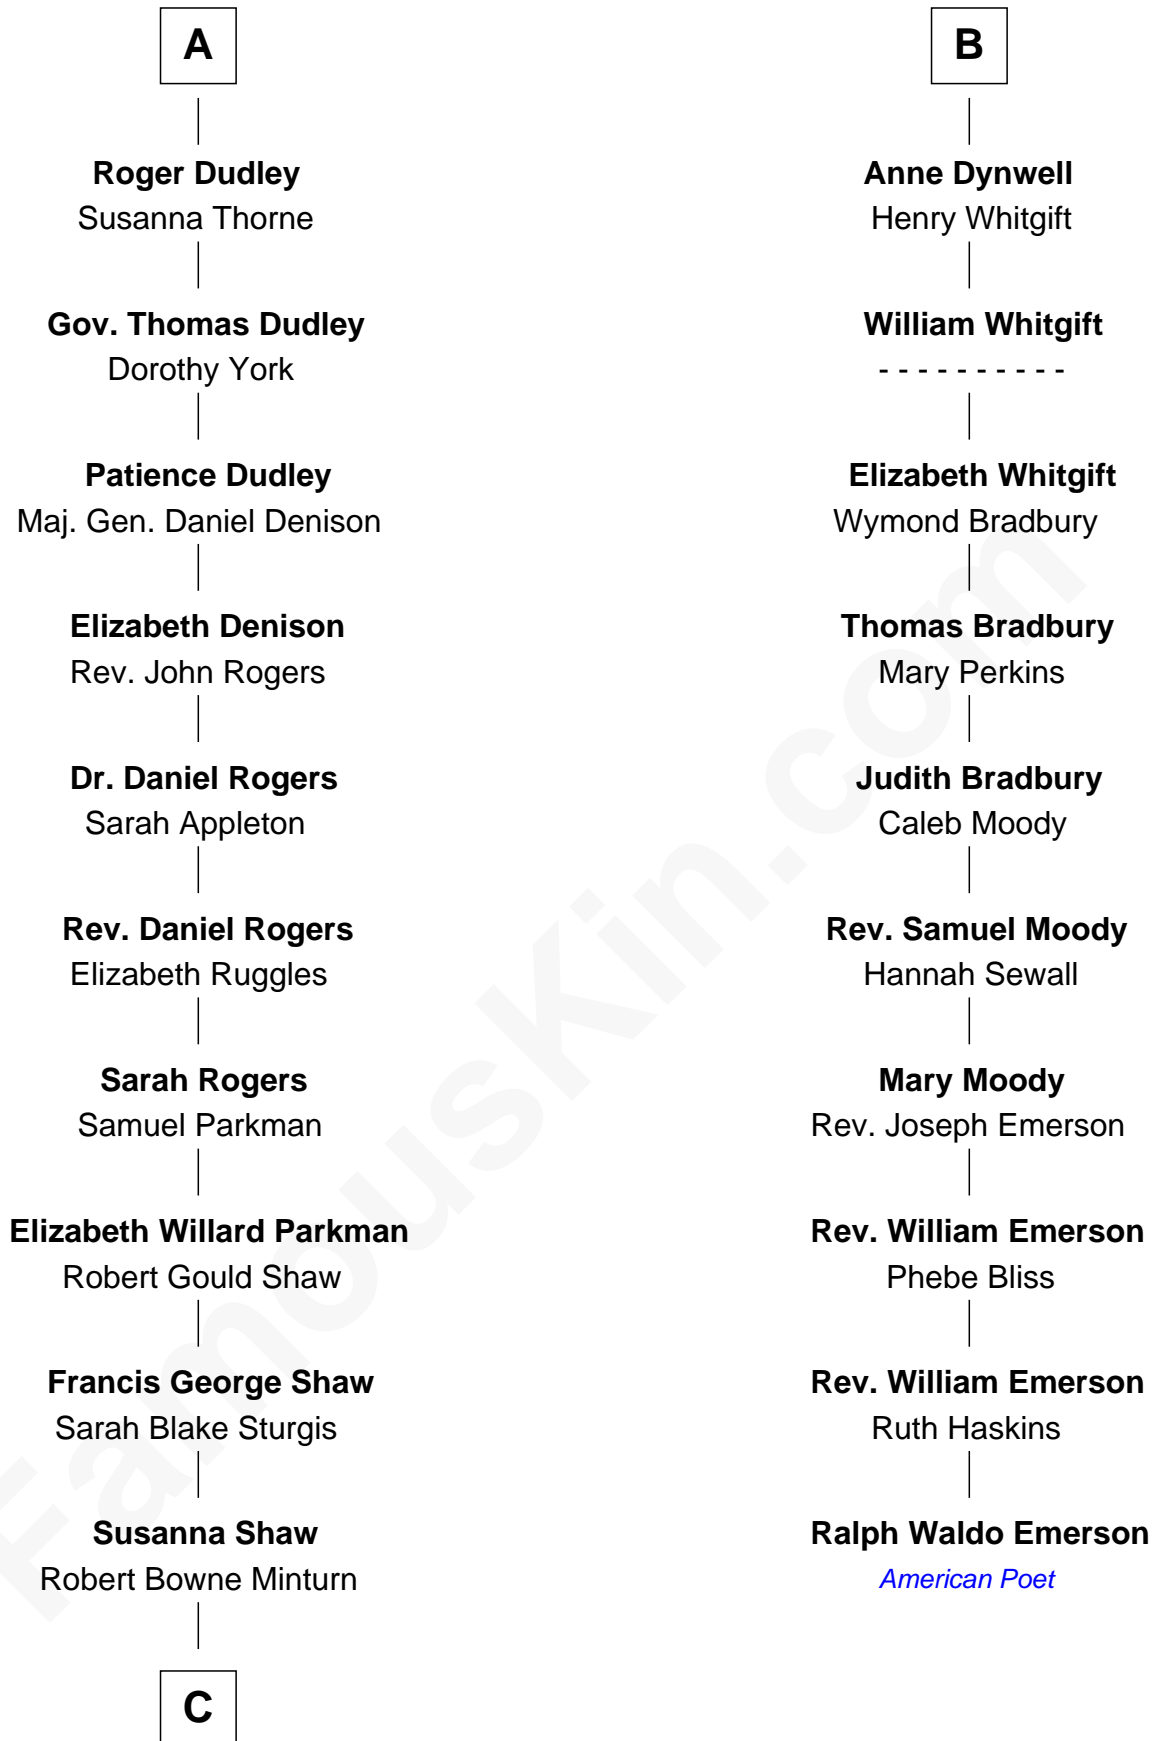

FamousKin.com Relationship Chart of

Kyra Sedgwick

TV and Movie Actress

16th cousin 4 times removed of

Ralph Waldo Emerson

American Poet

C

—
Sarah May Minturn
Henry Dwight Sedgwick

—
Robert Minturn Sedgwick
Helen Peabody

—
Henry Dwight Sedgwick
Patricia Ann Rosenwald

—
Kyra Sedgwick
TV and Movie Actress

FamousKin.com