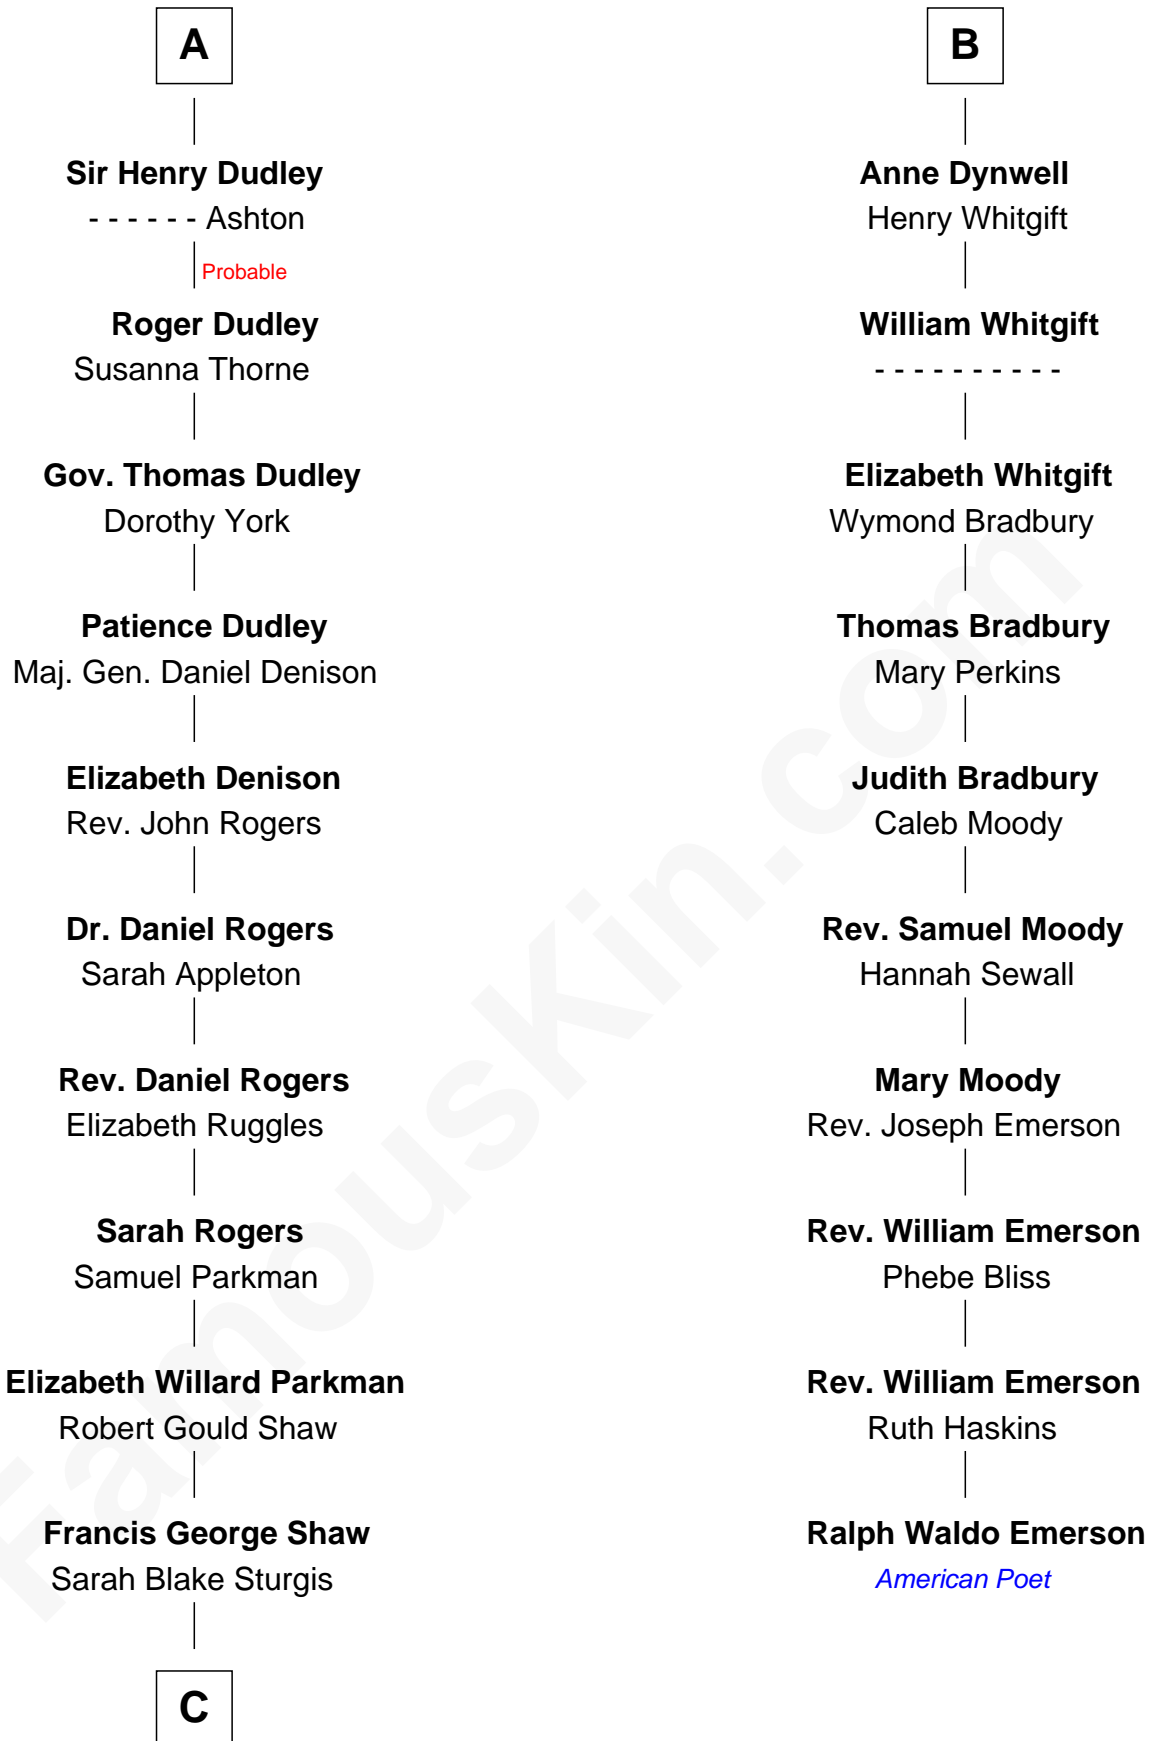

FamousKin.com

Relationship Chart of

Kyra Sedgwick

TV and Movie Actress

16th cousin 5 times removed of

Ralph Waldo Emerson

American Poet

Sir William de Ros
Margery de Badlesmere

Thomas de Ros
Beatrice de Stafford

Margaret de Ros
Sir Reynold Grey

Margaret Grey
Sir William Bonville

William Bonville
Elizabeth Harington

William Bonville
Katherine Neville

Cecily Bonville
Thomas Grey

Cecily Grey
Sir John Sutton

A

Maud de Roos
John de Welles

John de Welles
Eleanor de Mowbray

Eudo de Welles
Maud de Greystoke

Sir Lionel de Welles
Joan de Waterton

Margaret de Welles
Sir Thomas Dymoke

Jane Dymoke
John Fulnetby

Katherine Fulnetby
William Dynwell

B

C

—
Susanna Shaw
Robert Bowne Minturn

—
Sarah May Minturn
Henry Dwight Sedgwick

—
Robert Minturn Sedgwick
Helen Peabody

—
Henry Dwight Sedgwick
Patricia Ann Rosenwald

—
Kyra Sedgwick
TV and Movie Actress

FamousKin.com