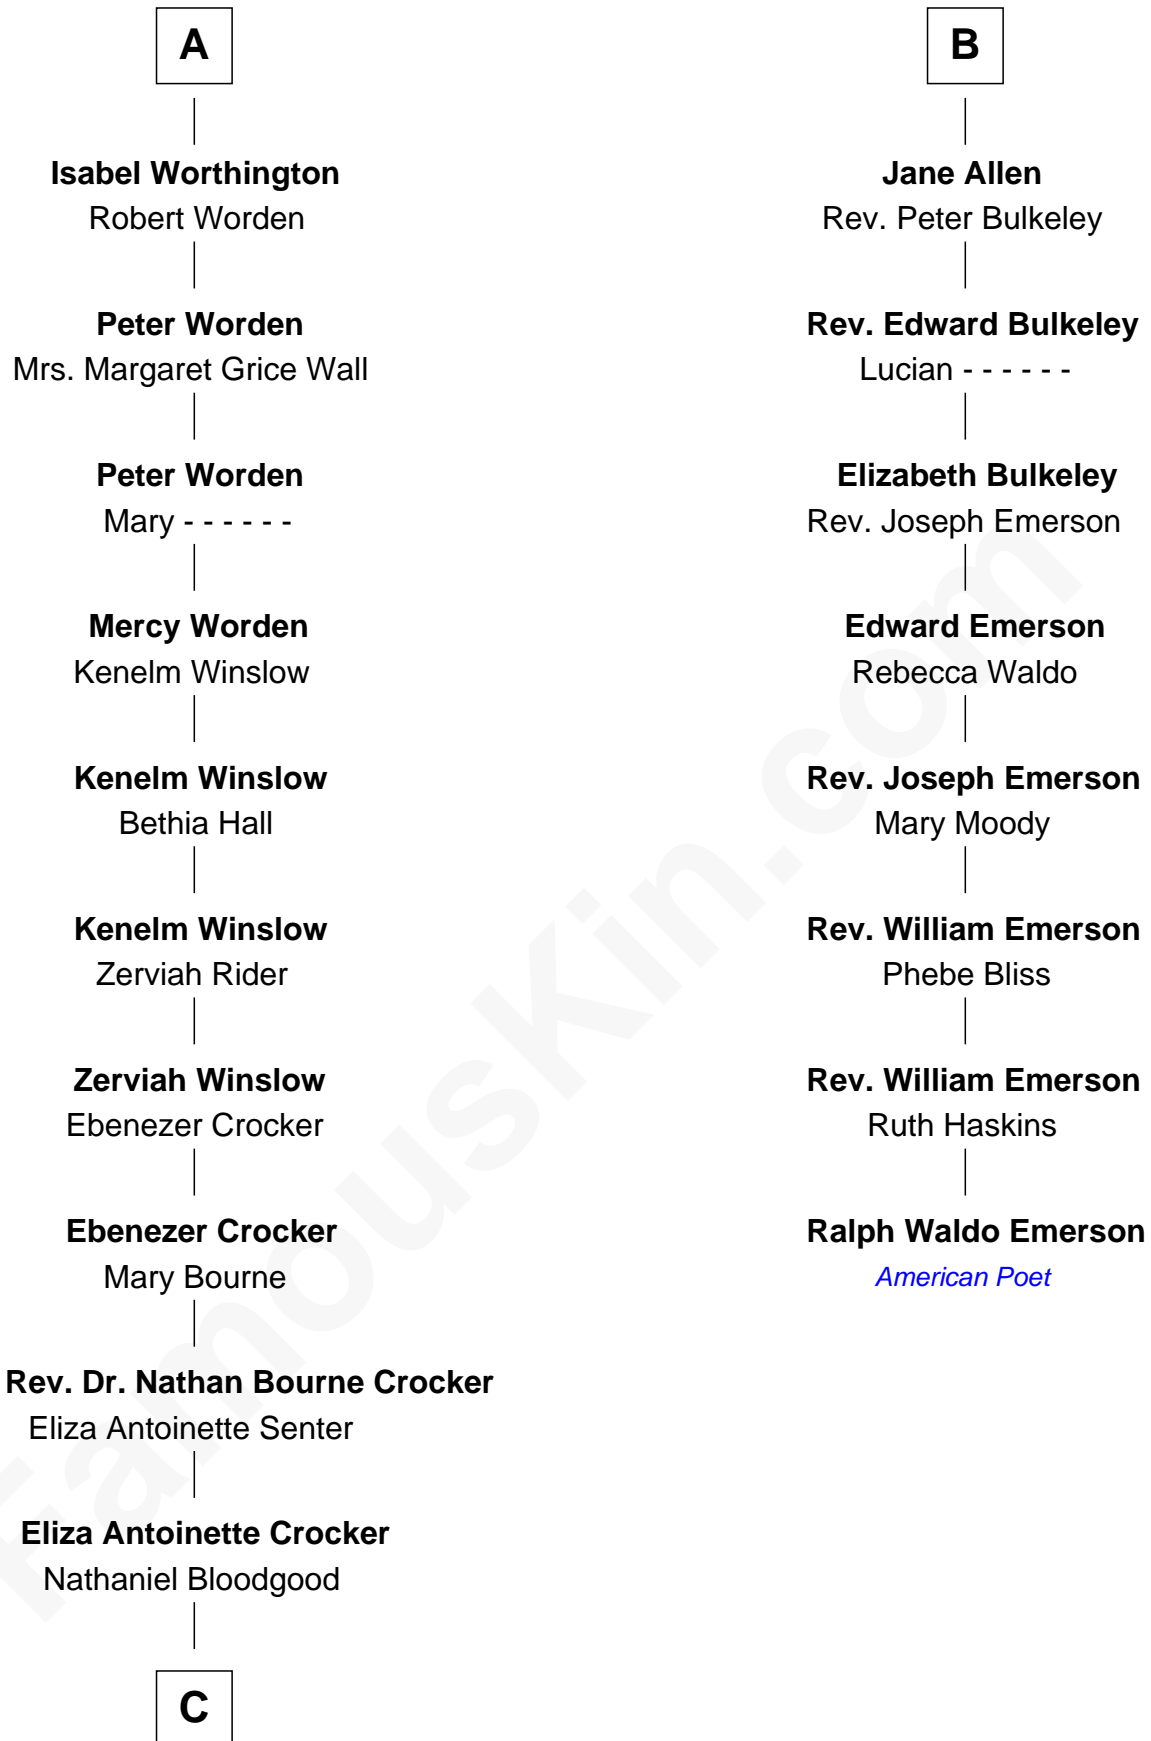

# FamousKin.com Relationship Chart of

**Kyra Sedgwick**

*TV and Movie Actress*

14th cousin 7 times removed of

**Ralph Waldo Emerson**

*American Poet*

**C**

—  
**Helen Bloodgood**

Francis Peabody

—  
**Fannie Peabody**

Rev. Dr. Endicott Peabody

—  
**Helen Peabody**

Robert Minturn Sedgwick

—  
**Henry Dwight Sedgwick**

Patricia Ann Rosenwald

—  
**Kyra Sedgwick**