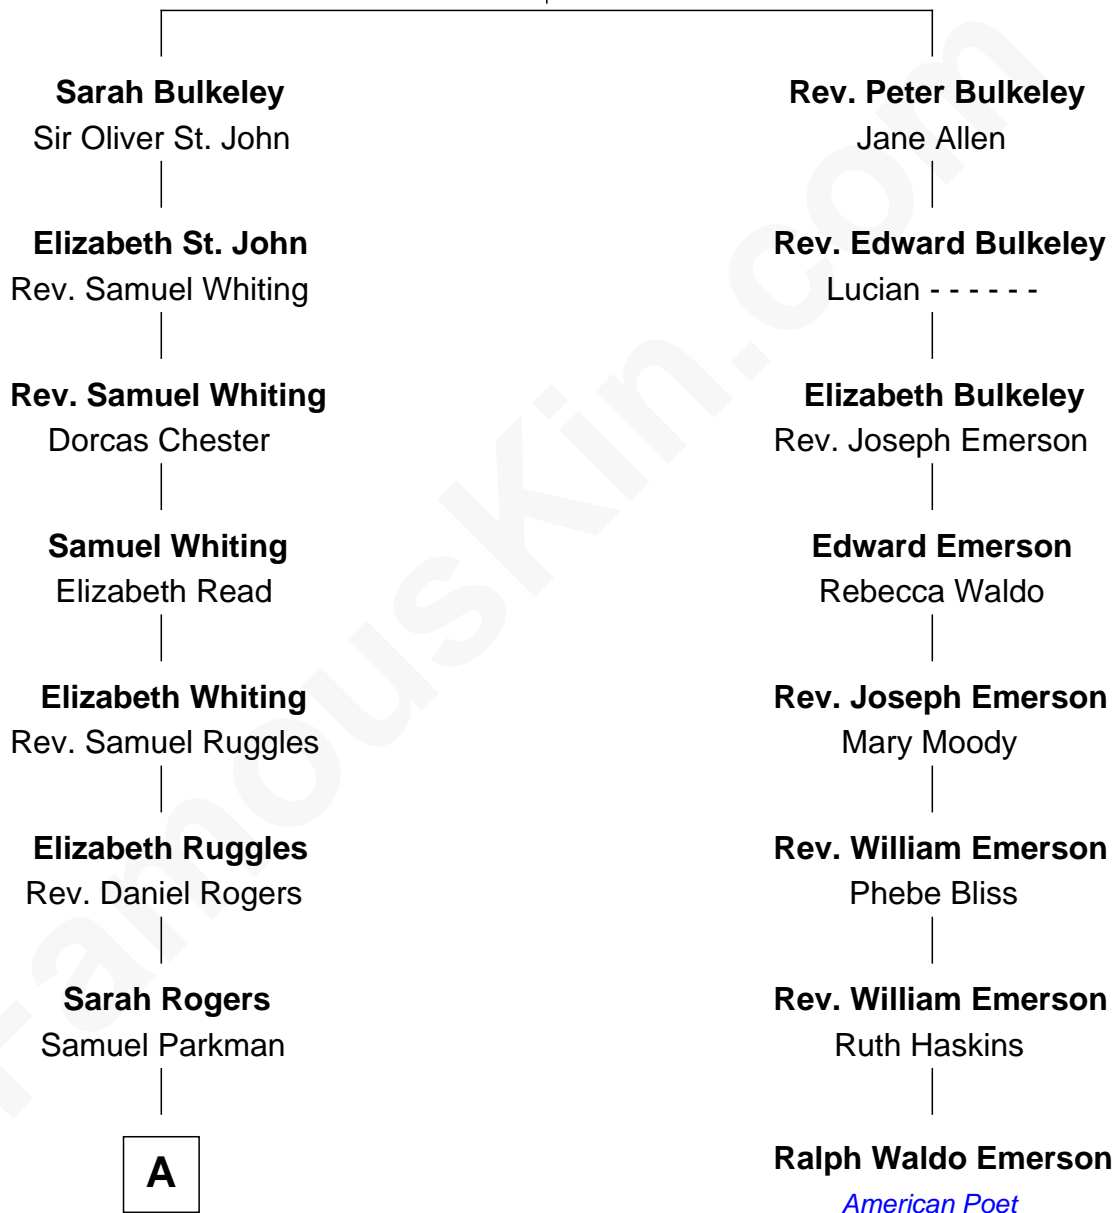

FamousKin.com Relationship Chart of

Kyra Sedgwick

TV and Movie Actress

7th cousin 6 times removed of

Ralph Waldo Emerson

American Poet

Rev. Edward Bulkeley

Olive Irby

A

—
Elizabeth Willard Parkman

Robert Gould Shaw

—
Francis George Shaw

Sarah Blake Sturgis

—
Susanna Shaw

Robert Bowne Minturn

—
Sarah May Minturn

Henry Dwight Sedgwick

—
Robert Minturn Sedgwick

Helen Peabody

—
Henry Dwight Sedgwick

Patricia Ann Rosenwald

—
Kyra Sedgwick

TV and Movie Actress