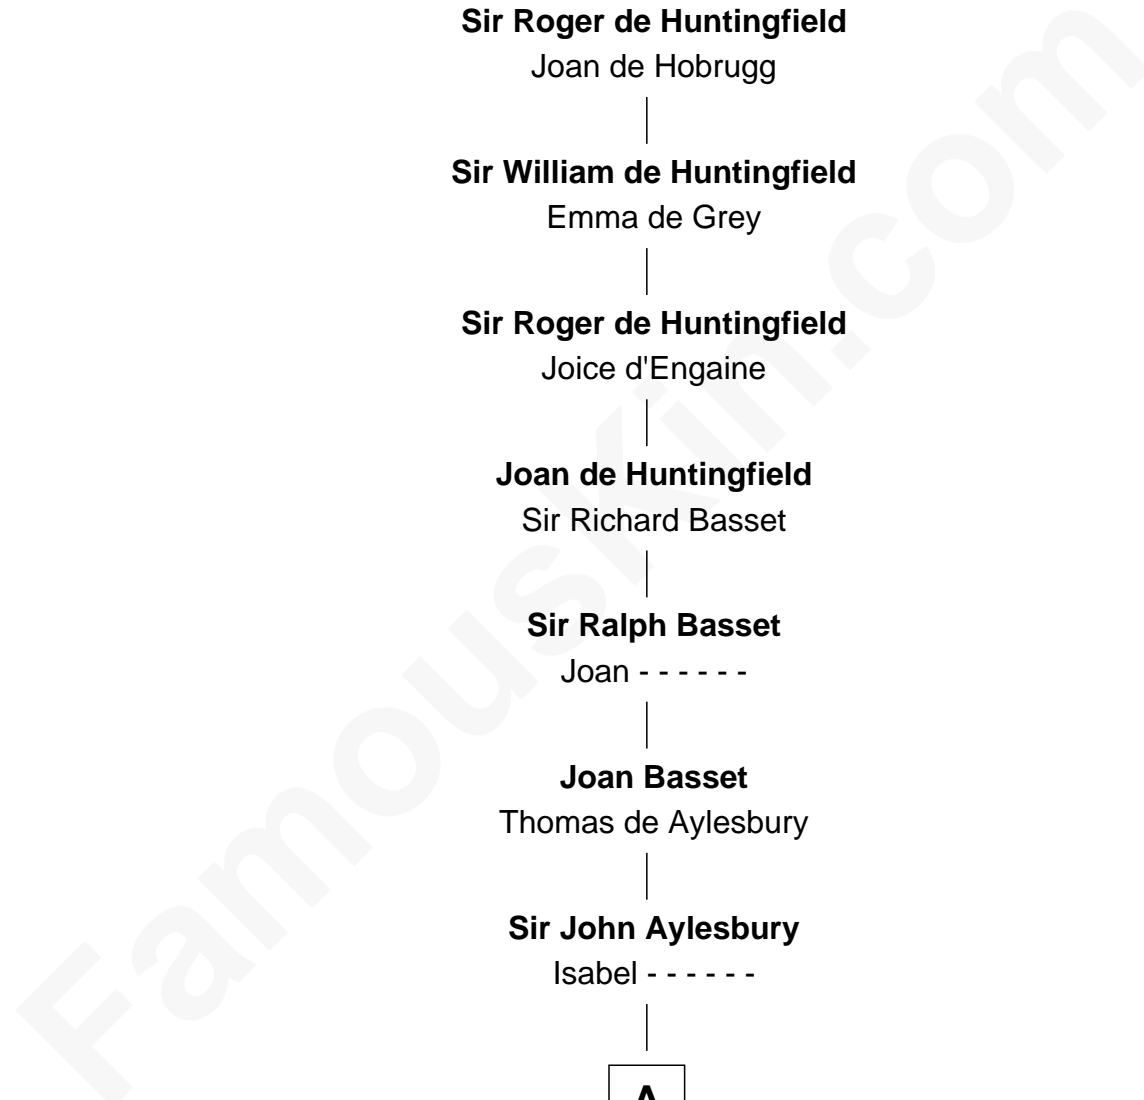

FamousKin.com Relationship Chart of

Kyra Sedgwick

TV and Movie Actress

24th Great-granddaughter of

William de Huntingfield

Magna Carta Surety

William de Huntingfield

Isabel FitzWilliam

Sir Ralph Basset

Joan - - - - -

Joan Basset

Thomas de Aylesbury

Sir John Aylesbury

Isabel - - - - -

A

A