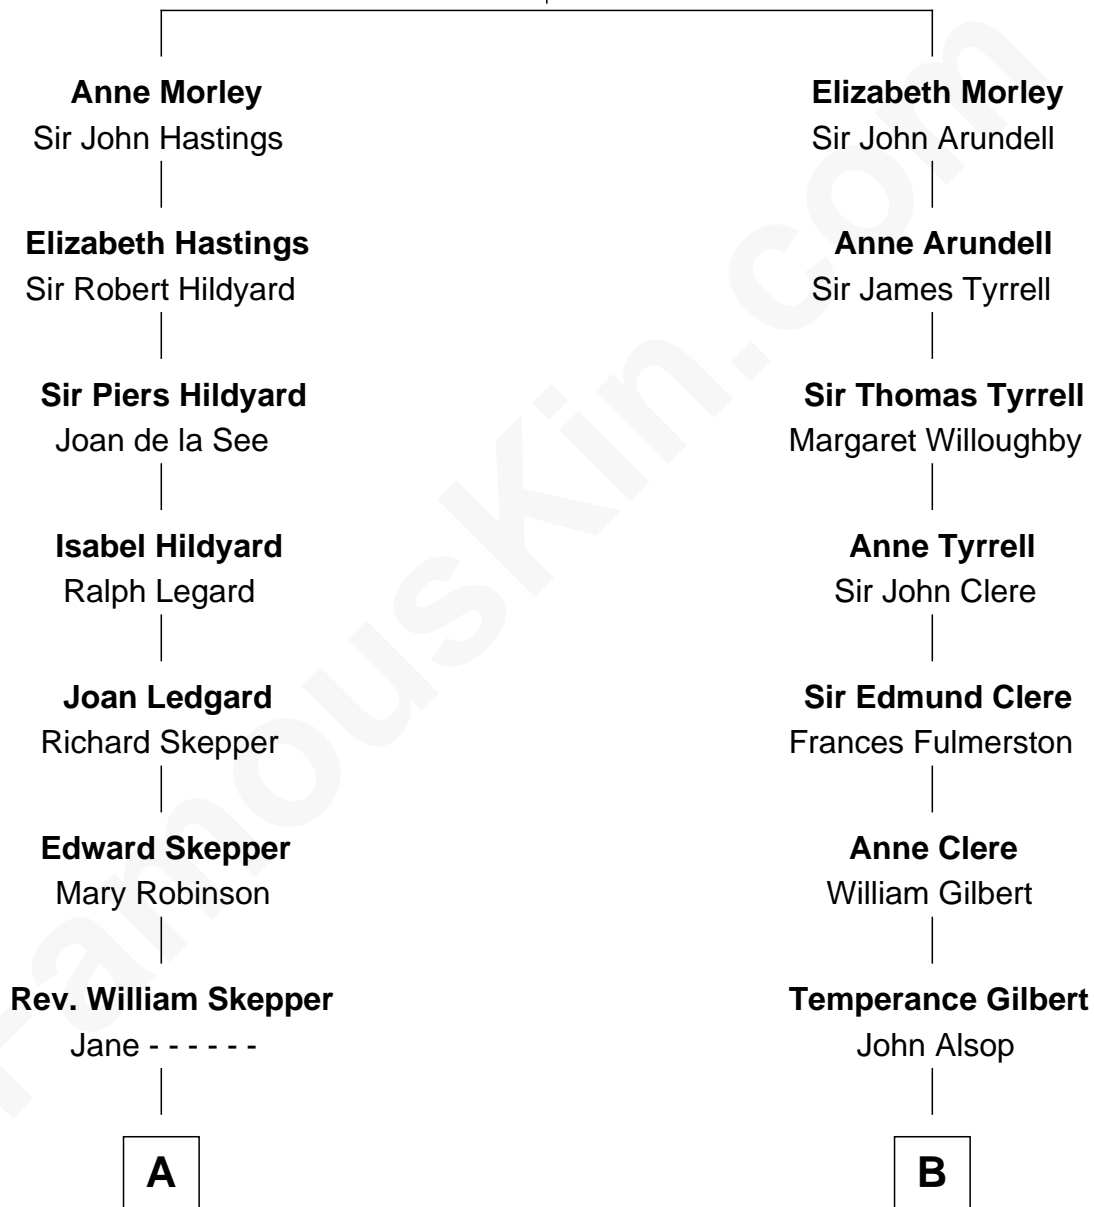

# FamousKin.com Relationship Chart of

**Kyra Sedgwick**

*TV and Movie Actress*

19th cousin of

**Sydney Biddle Barrows**

*Mayflower Madam*

**Thomas Morley**

Isabel de la Pole

**Sydney Biddle Barrows**  
*Mayflower Madam*