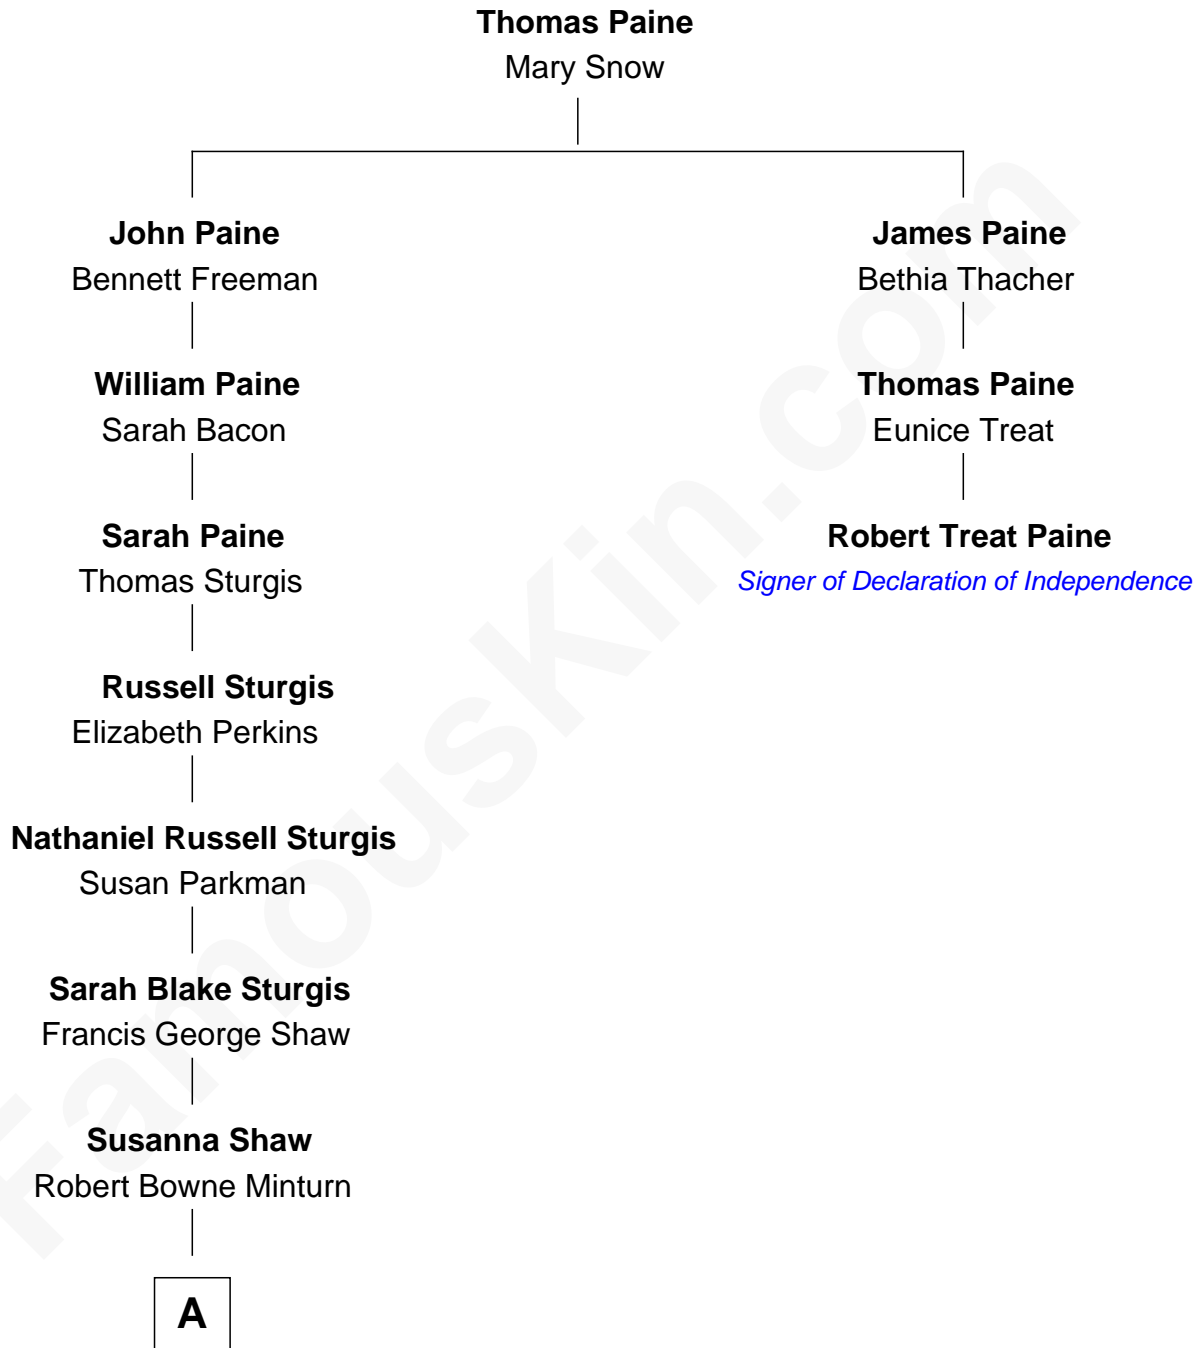

FamousKin.com Relationship Chart of

Kyra Sedgwick

TV and Movie Actress

2nd cousin 8 times removed of

Robert Treat Paine

Signer of the Declaration of Independence

A

—
Sarah May Minturn
Henry Dwight Sedgwick

—
Robert Minturn Sedgwick
Helen Peabody

—
Henry Dwight Sedgwick
Patricia Ann Rosenwald

—
Kyra Sedgwick
TV and Movie Actress

FamousKin.com