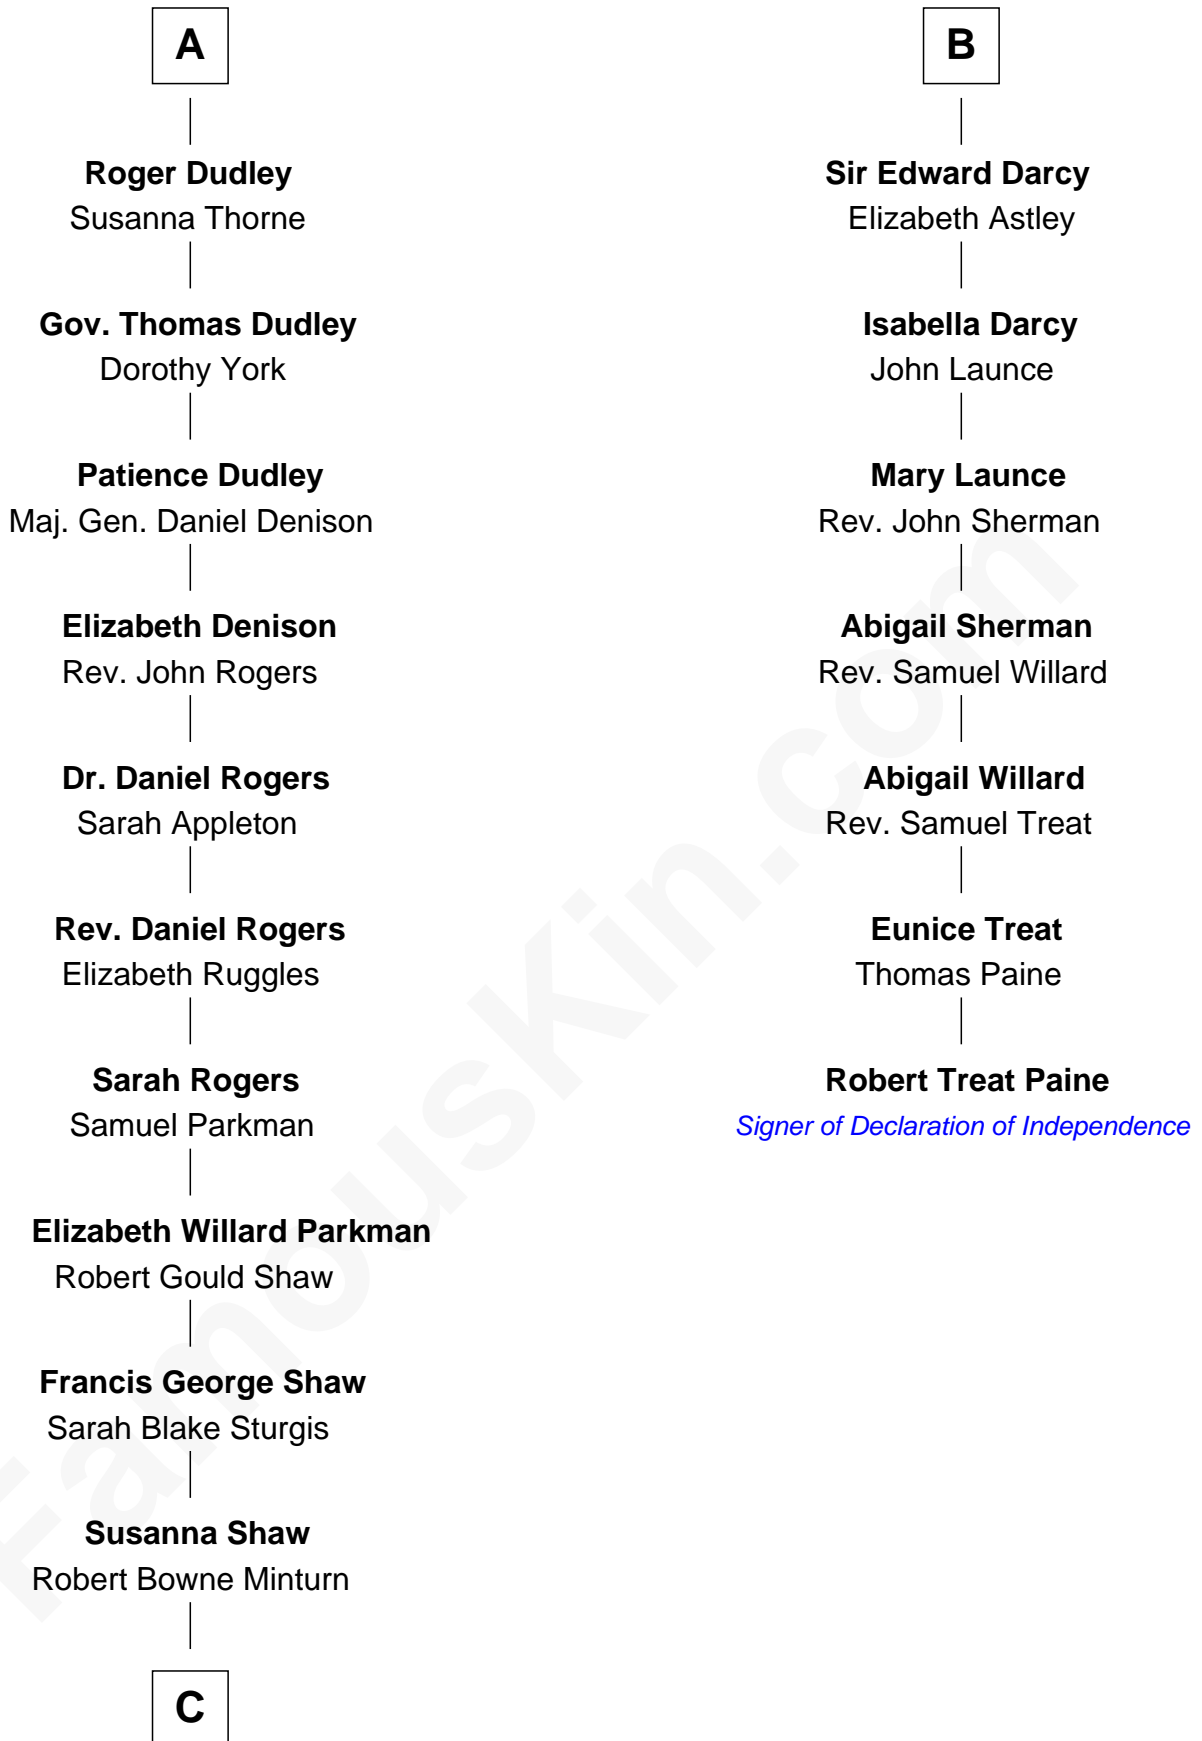

## Relationship Chart of

**Kyra Sedgwick**

*TV and Movie Actress*

13th cousin 7 times removed of

**Robert Treat Paine**

*Signer of the Declaration of Independence*

**C**

—  
**Sarah May Minturn**  
Henry Dwight Sedgwick

—  
**Robert Minturn Sedgwick**  
Helen Peabody

—  
**Henry Dwight Sedgwick**  
Patricia Ann Rosenwald

—  
**Kyra Sedgwick**  
*TV and Movie Actress*

FamousKin.com