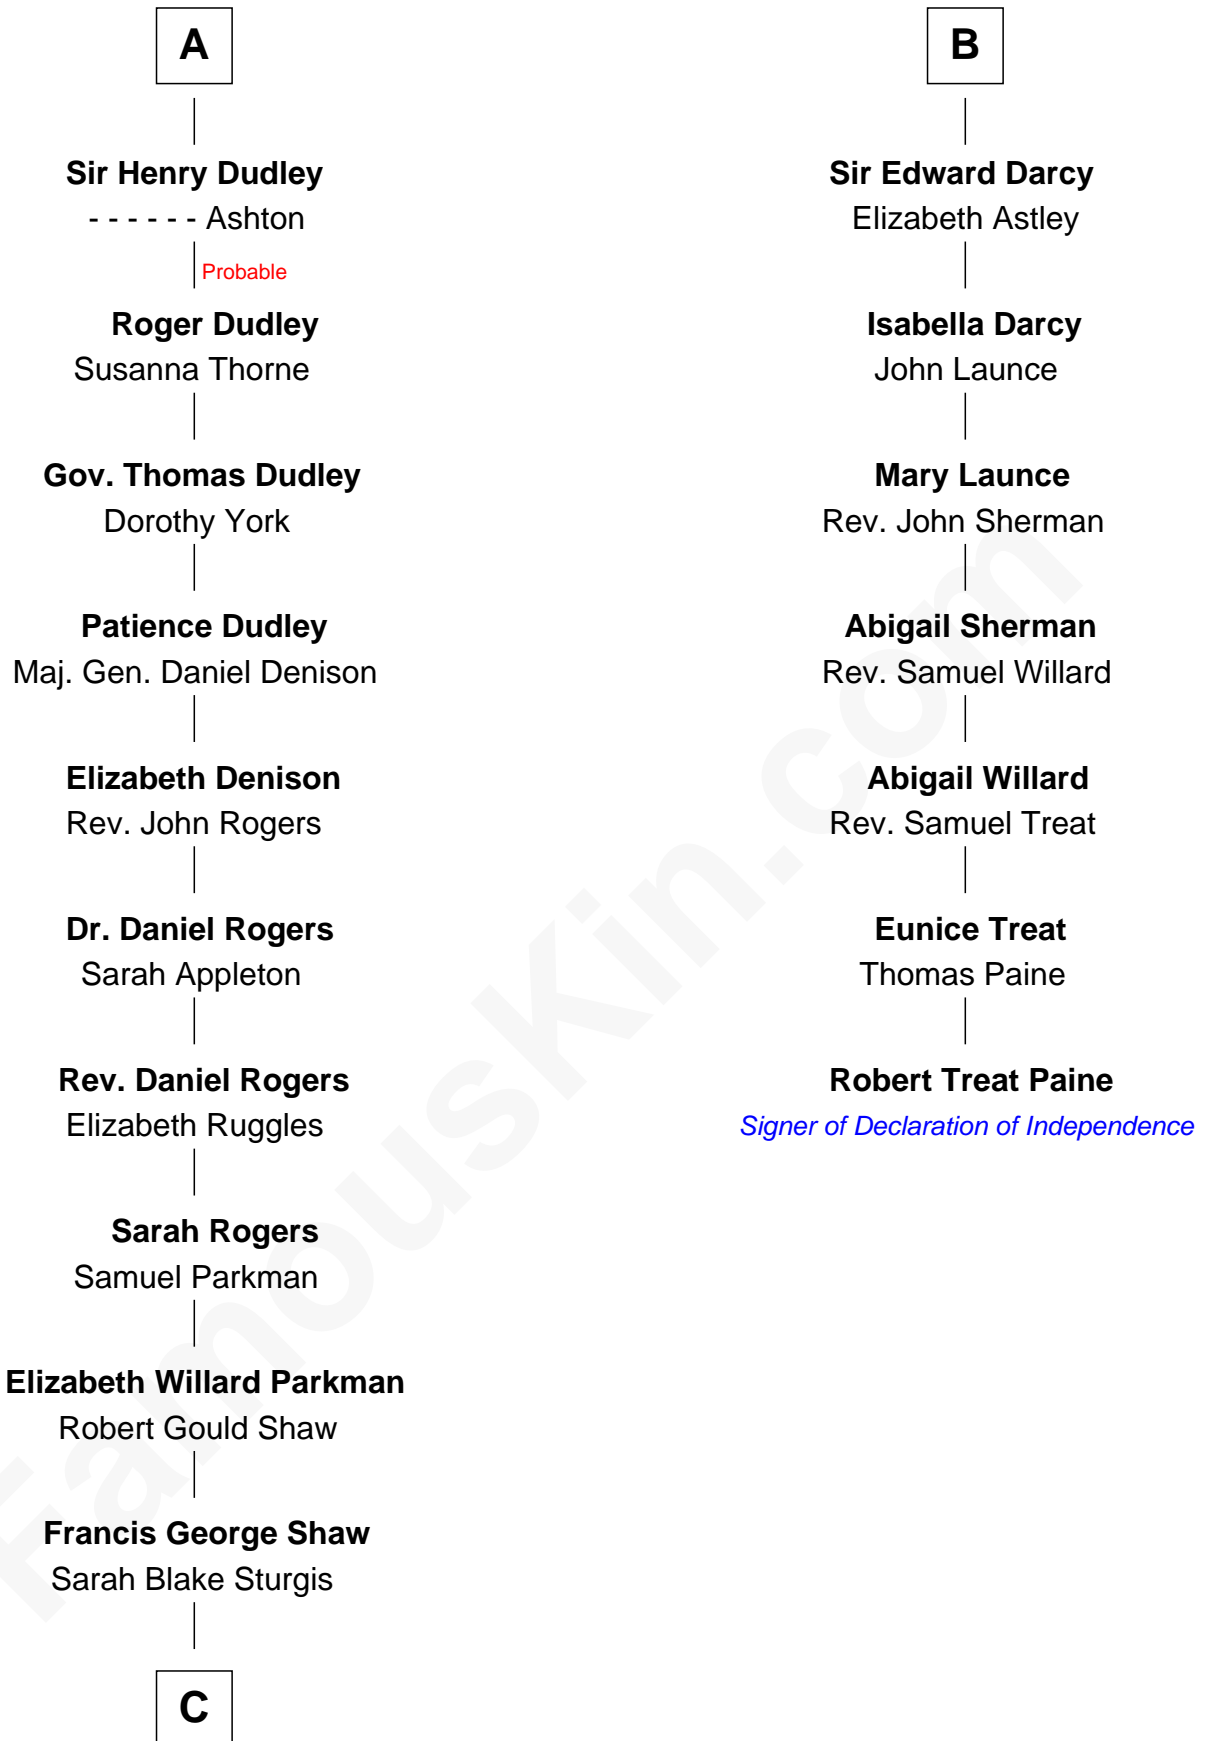

## Relationship Chart of

**Kyra Sedgwick**

*TV and Movie Actress*

13th cousin 8 times removed of

**Robert Treat Paine**

*Signer of the Declaration of Independence*

**C**

**Susanna Shaw**  
Robert Bowne Minturn

**Sarah May Minturn**  
Henry Dwight Sedgwick

**Robert Minturn Sedgwick**  
Helen Peabody

**Henry Dwight Sedgwick**  
Patricia Ann Rosenwald

**Kyra Sedgwick**  
*TV and Movie Actress*

FamousKin.com