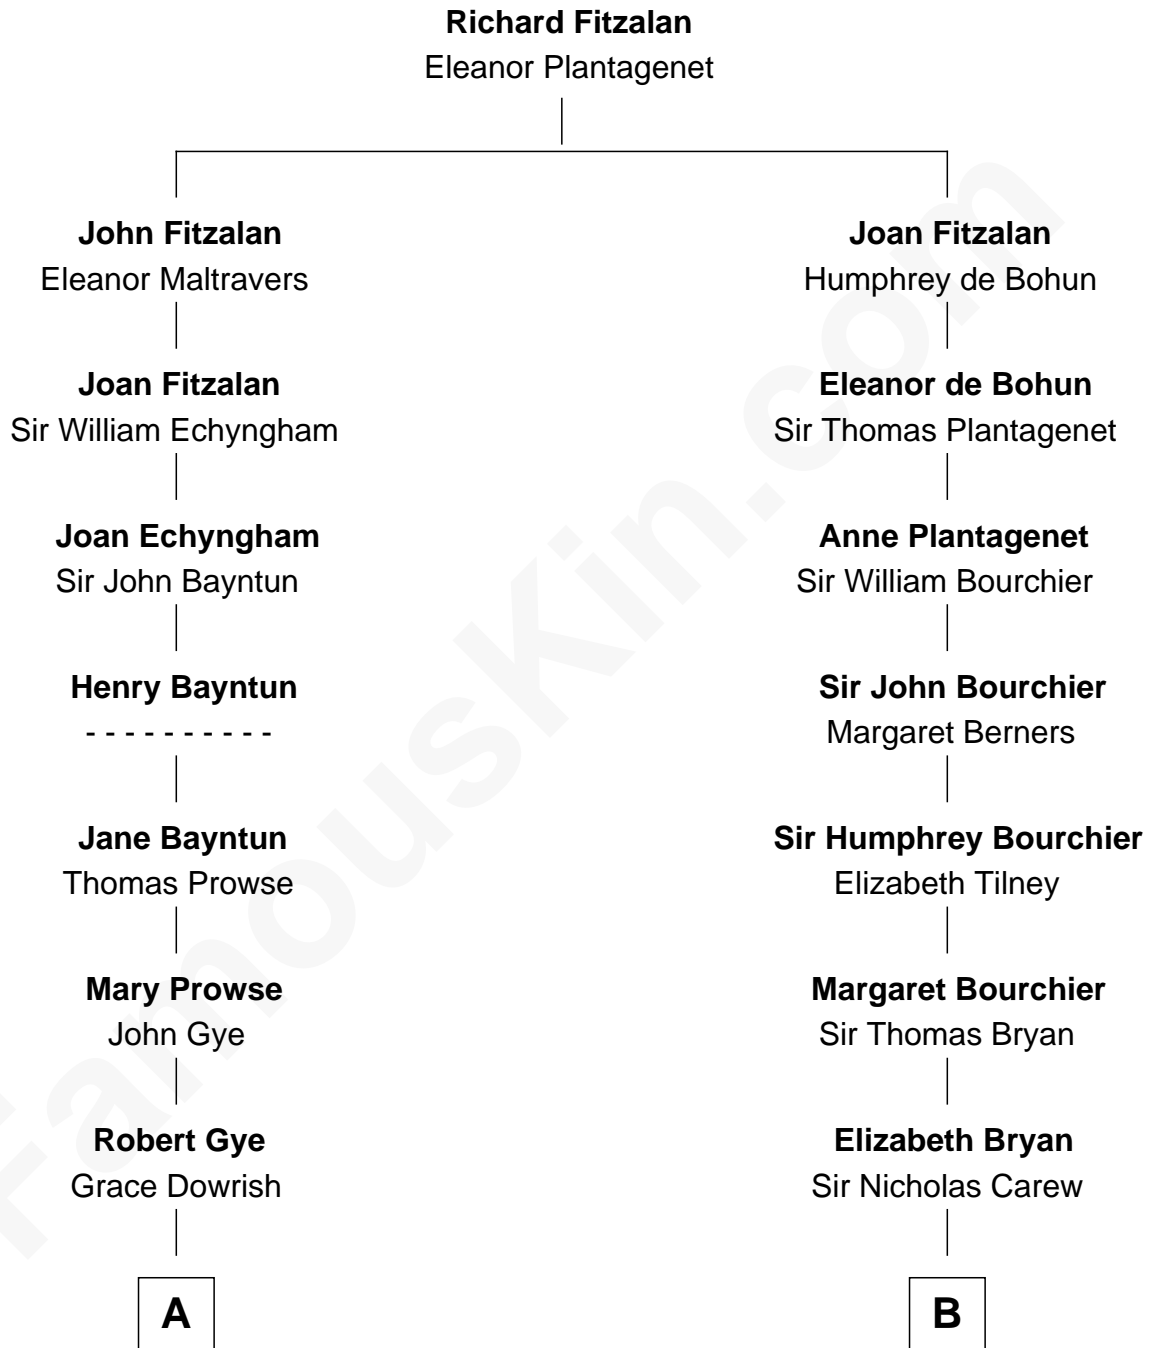

# FamousKin.com Relationship Chart of

**Kyra Sedgwick**

*TV and Movie Actress*

14th cousin 4 times removed of

**Robert Treat Paine**

*Signer of the Declaration of Independence*

**C**

Henry Dwight Sedgwick

Patricia Ann Rosenwald

**Kyra Sedgwick**

*TV and Movie Actress*

FamousKin.com