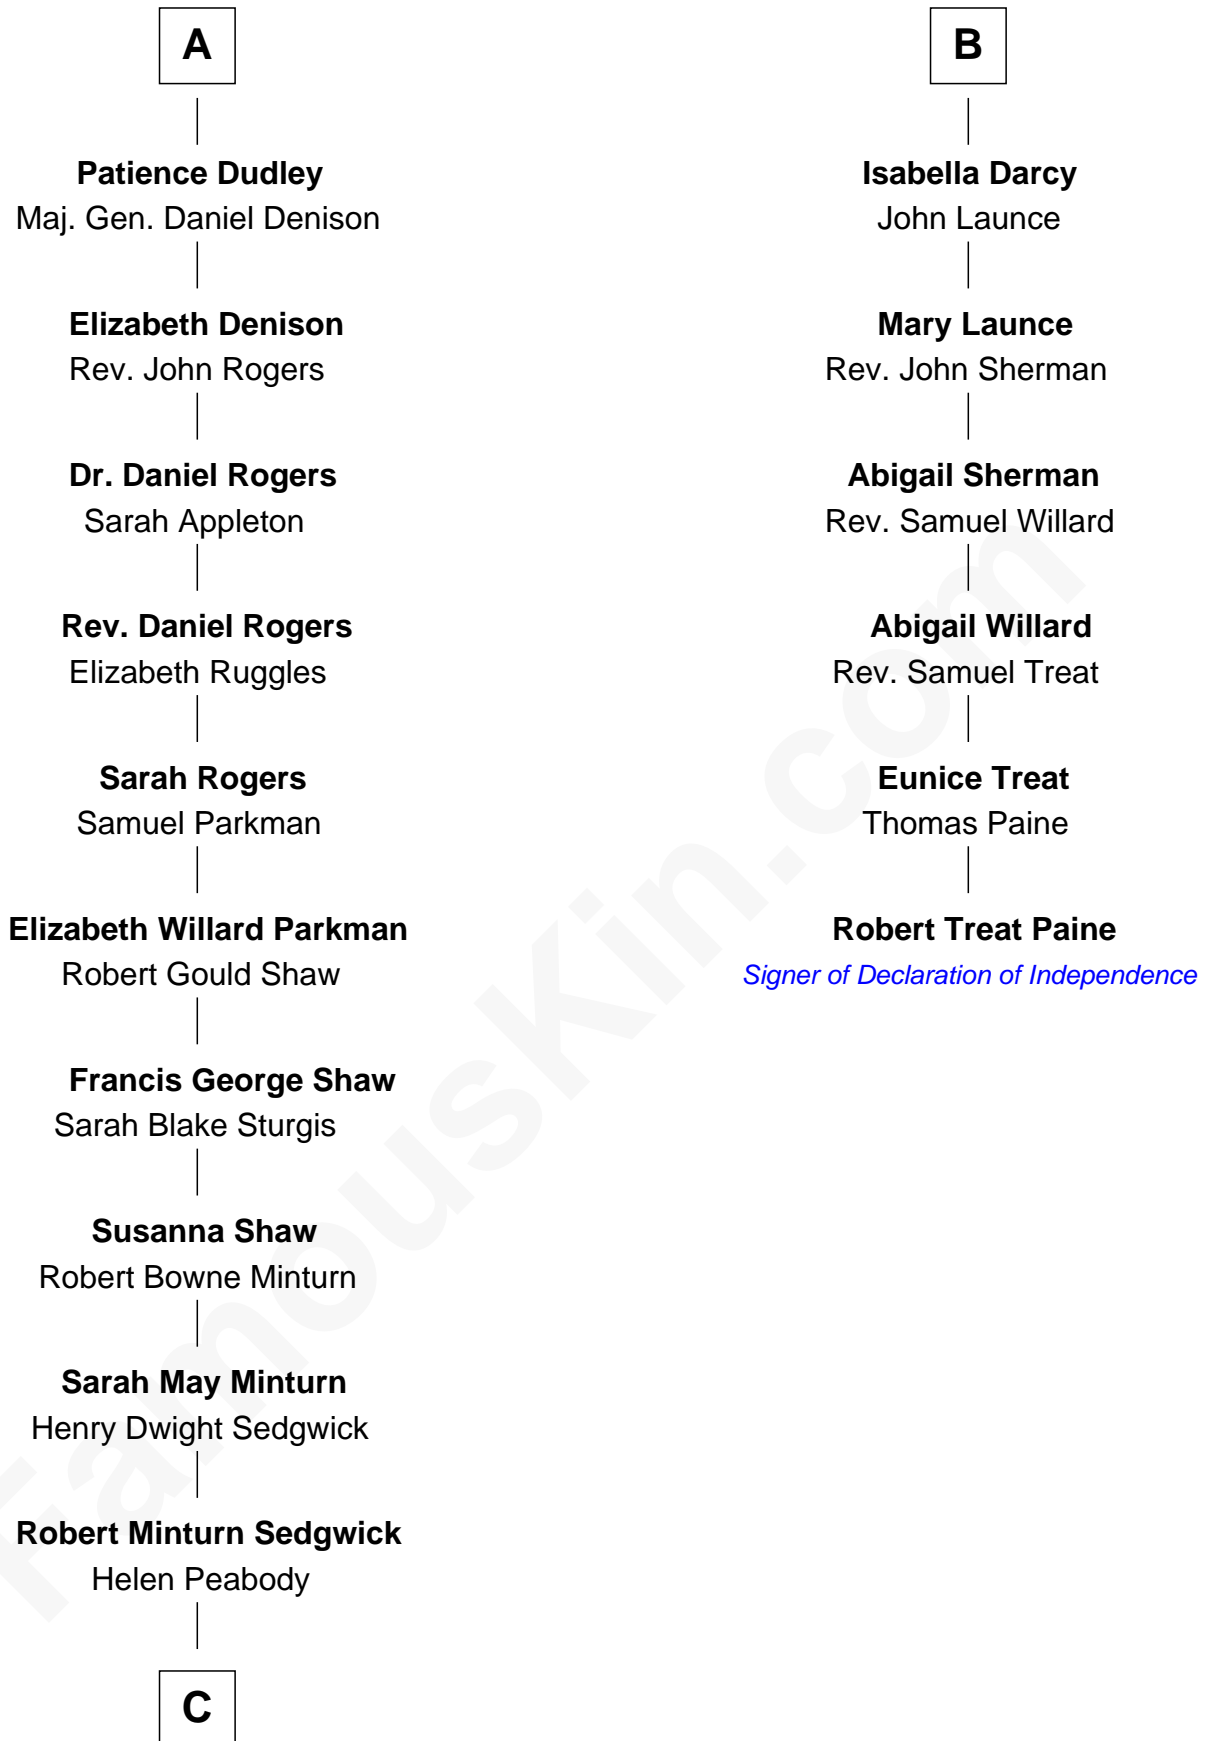

FamousKin.com Relationship Chart of

Kyra Sedgwick

TV and Movie Actress

12th cousin 6 times removed of

Robert Treat Paine

Signer of the Declaration of Independence

C

Henry Dwight Sedgwick

Patricia Ann Rosenwald

Kyra Sedgwick

TV and Movie Actress

FamousKin.com