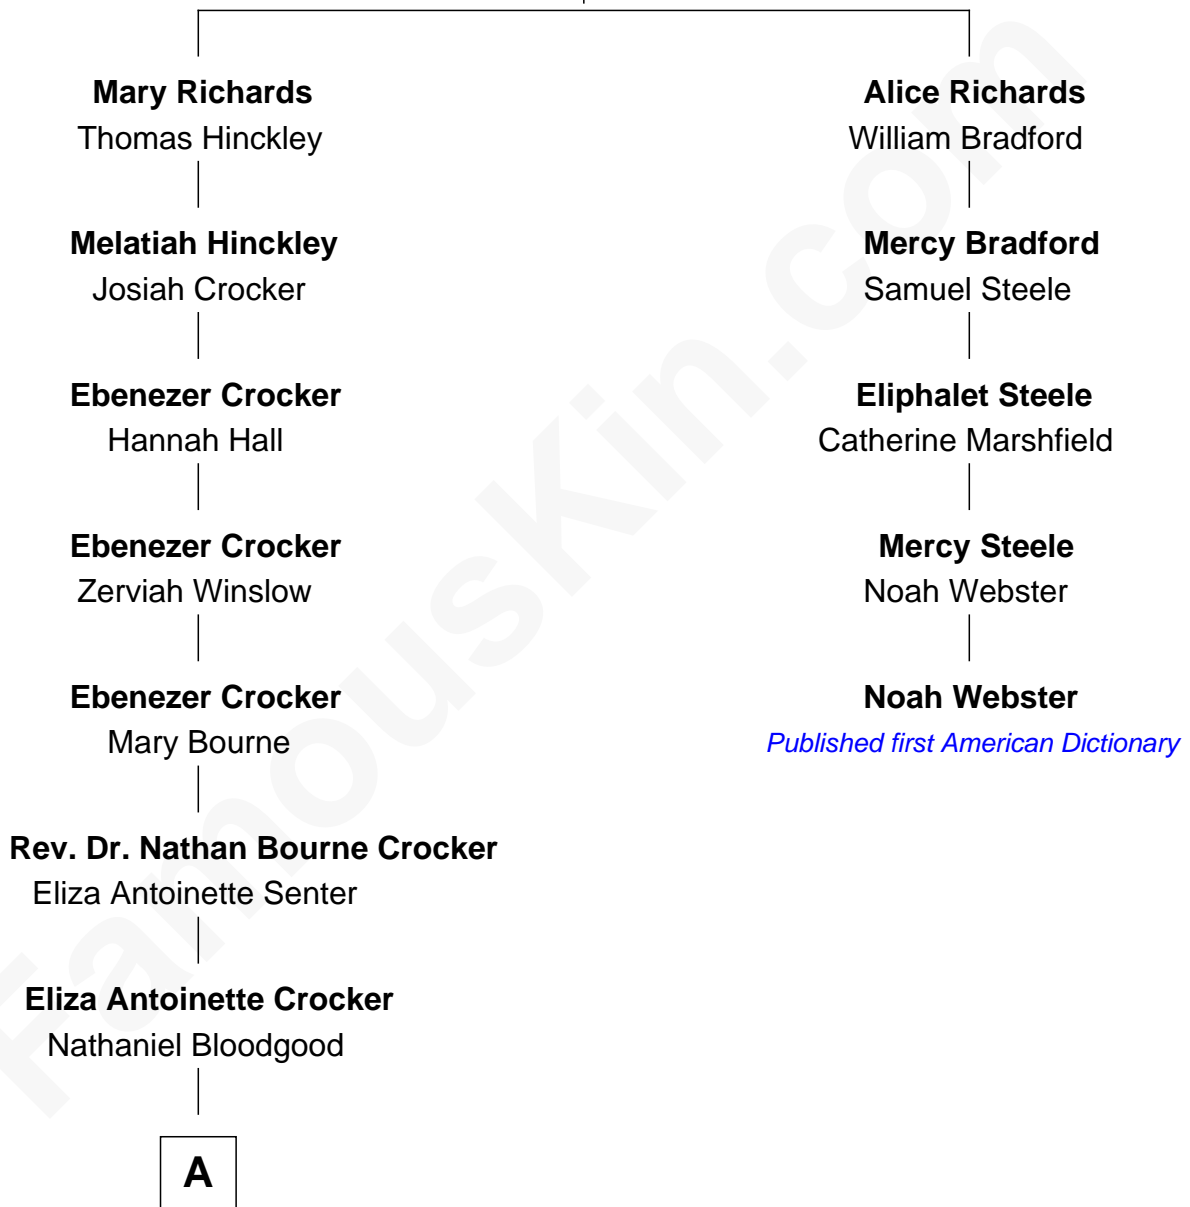

# FamousKin.com Relationship Chart of

**Kyra Sedgwick**

*TV and Movie Actress*

4th cousin 7 times removed of

**Noah Webster**

*Published first American Dictionary*

**Thomas Richards**

Welthian - - - - -

**A**

—  
**Helen Bloodgood**

Francis Peabody

—  
**Fannie Peabody**

Rev. Dr. Endicott Peabody

—  
**Helen Peabody**

Robert Minturn Sedgwick

—  
**Henry Dwight Sedgwick**