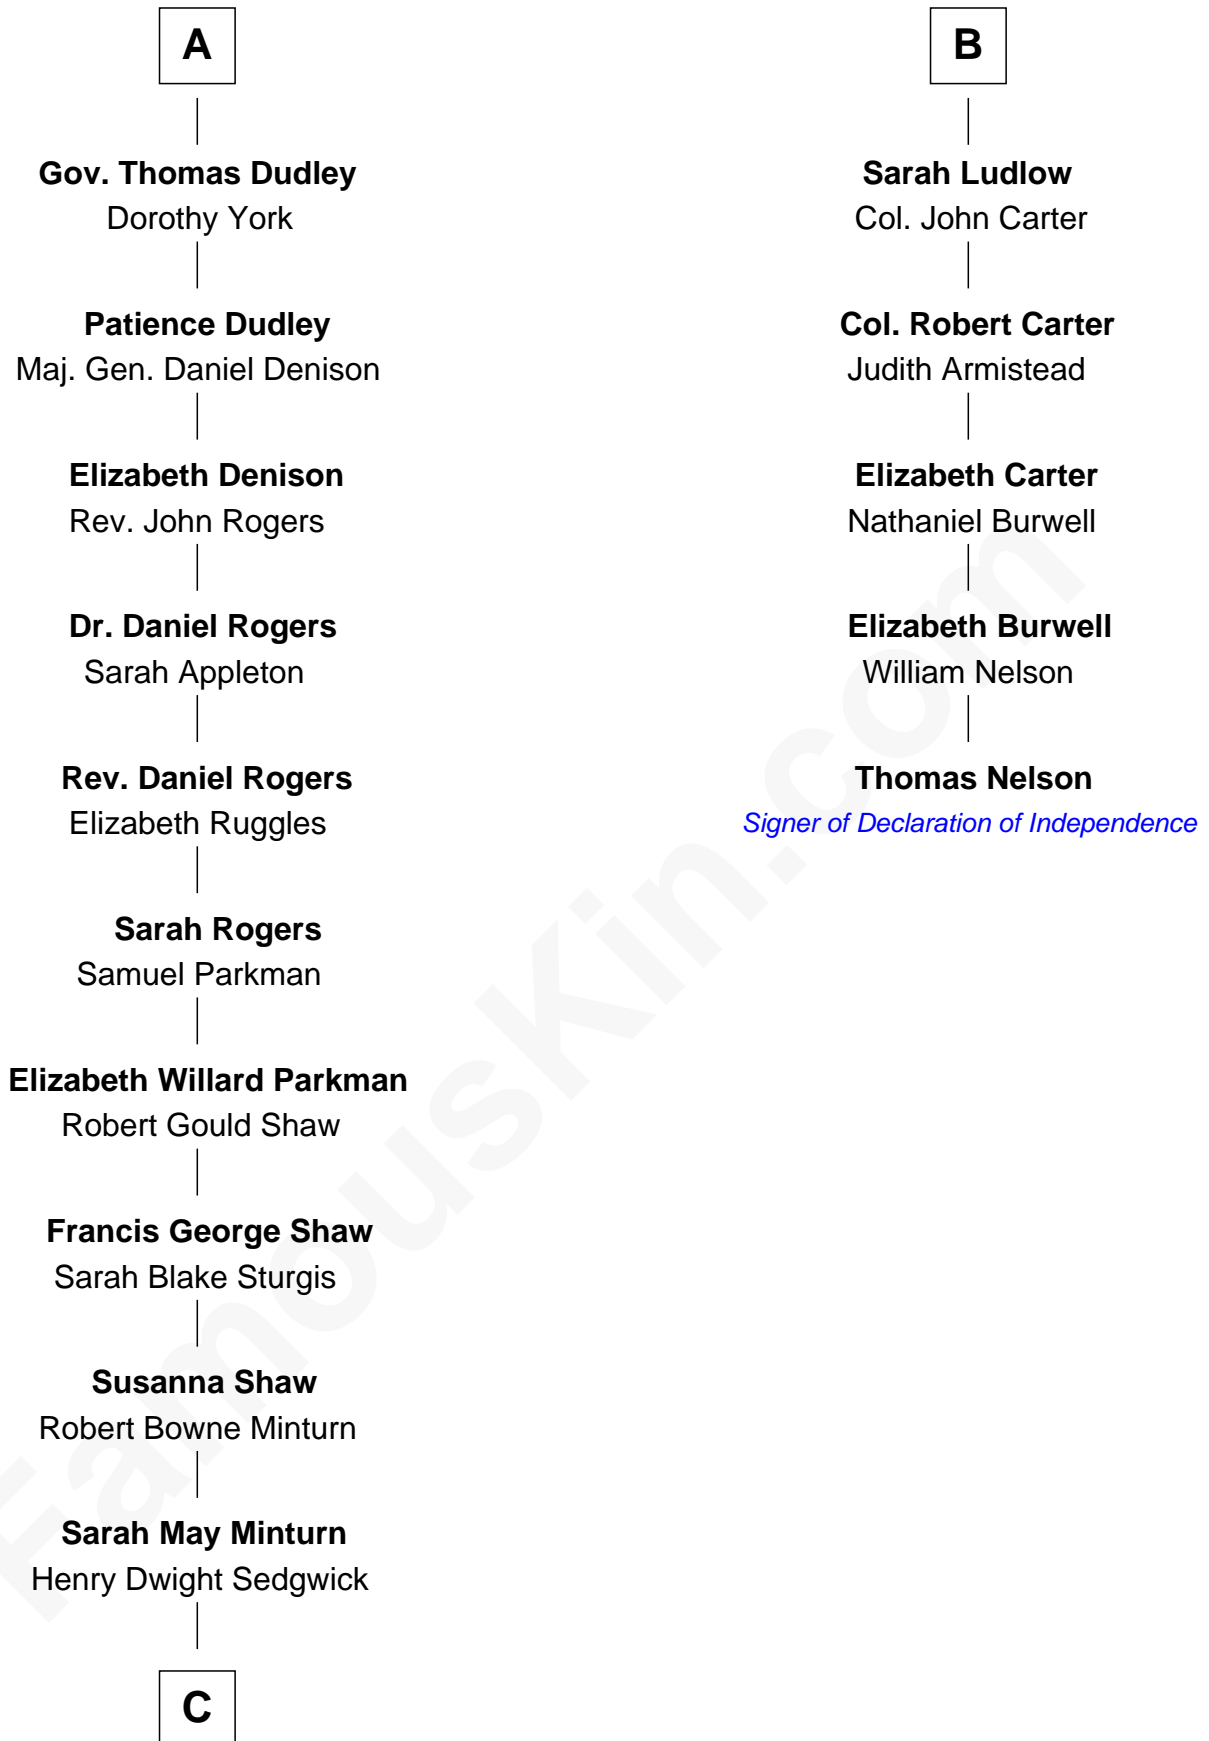

## Relationship Chart of

**Kyra Sedgwick**

*TV and Movie Actress*

11th cousin 8 times removed of

**Thomas Nelson**

*Signer of the Declaration of Independence*

**Sir Walter Blount**

Sancha de Ayala

**Sir Thomas Blount**

Margaret de Gresley

**Sir Walter Blount**

Helena Byron

**Sir William Blount**

Margaret Echyngham

**Elizabeth Blount**

Sir Andrews de Windsor

**Edith Windsor**

George Ludlow

**Thomas Ludlow**

Jane Pyle

**Gabriel Ludlow**

Phillis -----

**B**

**C**