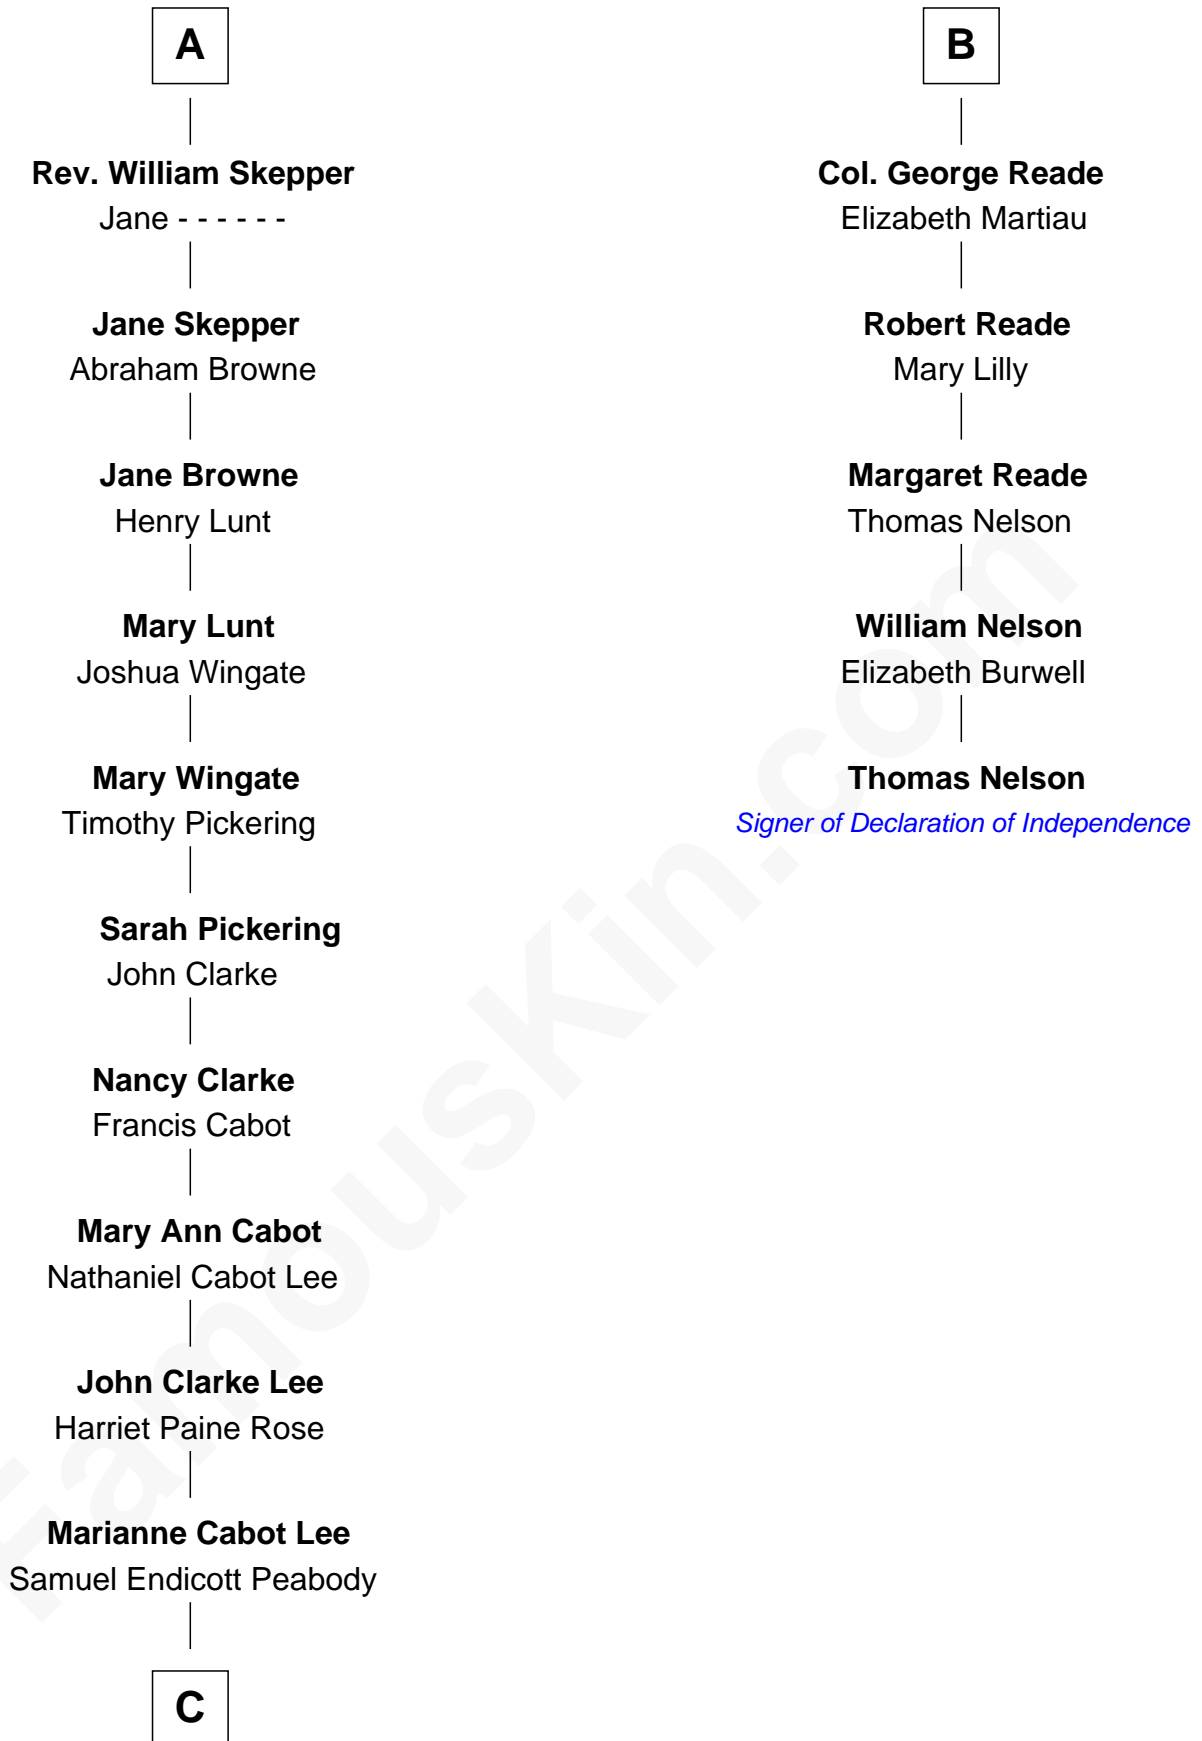

# FamousKin.com Relationship Chart of

**Kyra Sedgwick**

*TV and Movie Actress*

11th cousin 9 times removed of

**Thomas Nelson**

*Signer of the Declaration of Independence*

**C**

Rev. Dr. Endicott Peabody

Fannie Peabody

**Helen Peabody**

Robert Minturn Sedgwick

**Henry Dwight Sedgwick**

Patricia Ann Rosenwald

**Kyra Sedgwick**

*TV and Movie Actress*

FamousKin.com