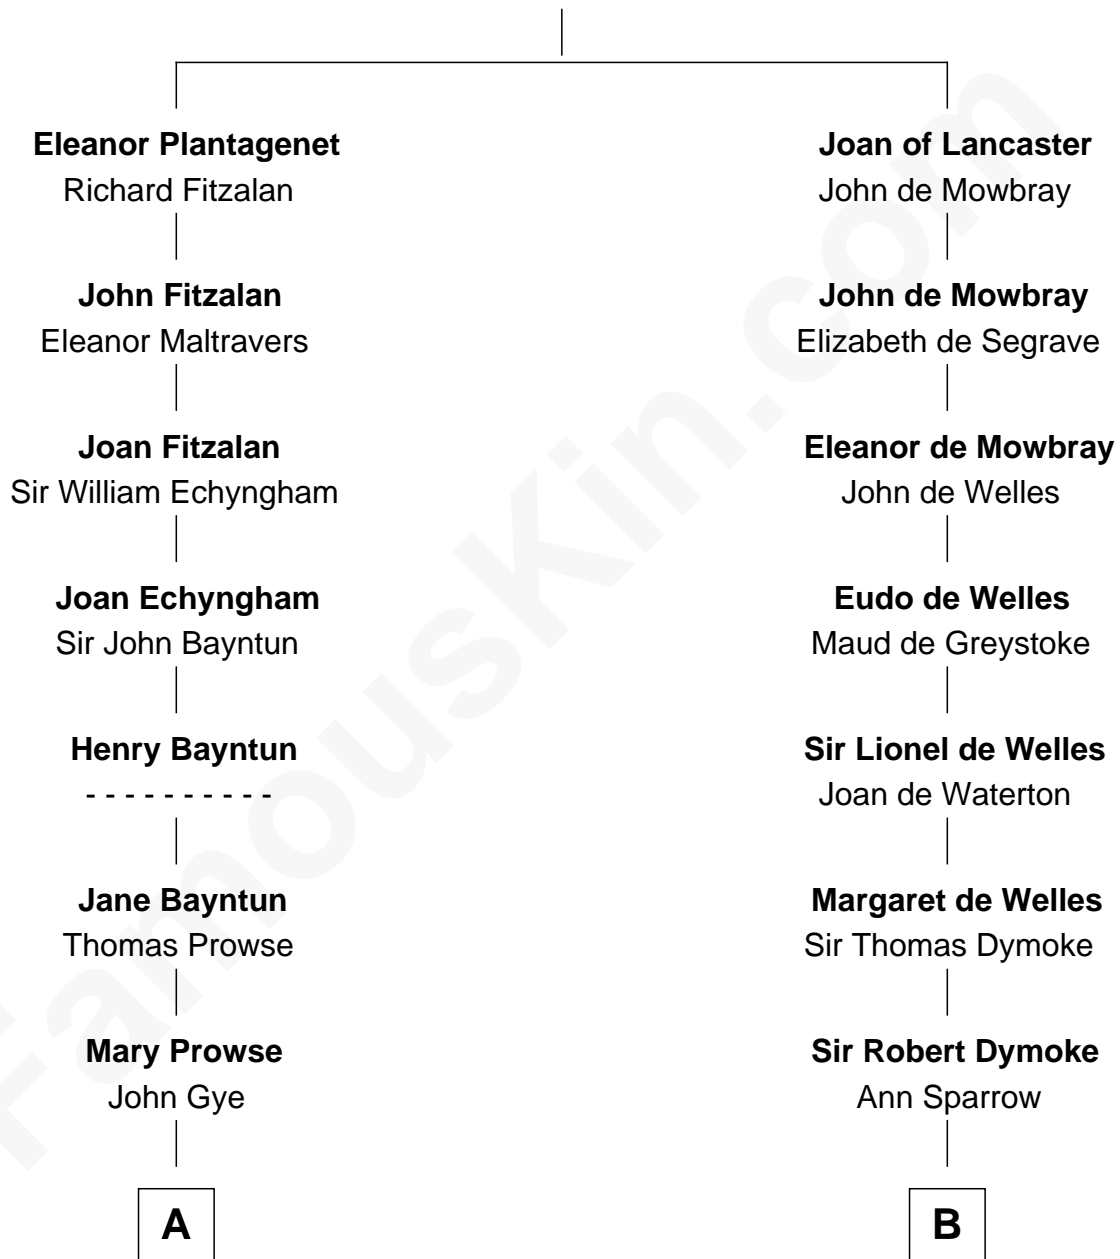

FamousKin.com Relationship Chart of

Kyra Sedgwick

TV and Movie Actress

14th cousin 5 times removed of

Thomas Nelson

Signer of the Declaration of Independence

Henry Plantagenet

Maud de Chaworth

C

Helen Peabody
Robert Minturn Sedgwick

Henry Dwight Sedgwick
Patricia Ann Rosenwald

Kyra Sedgwick
TV and Movie Actress

FamousKin.com