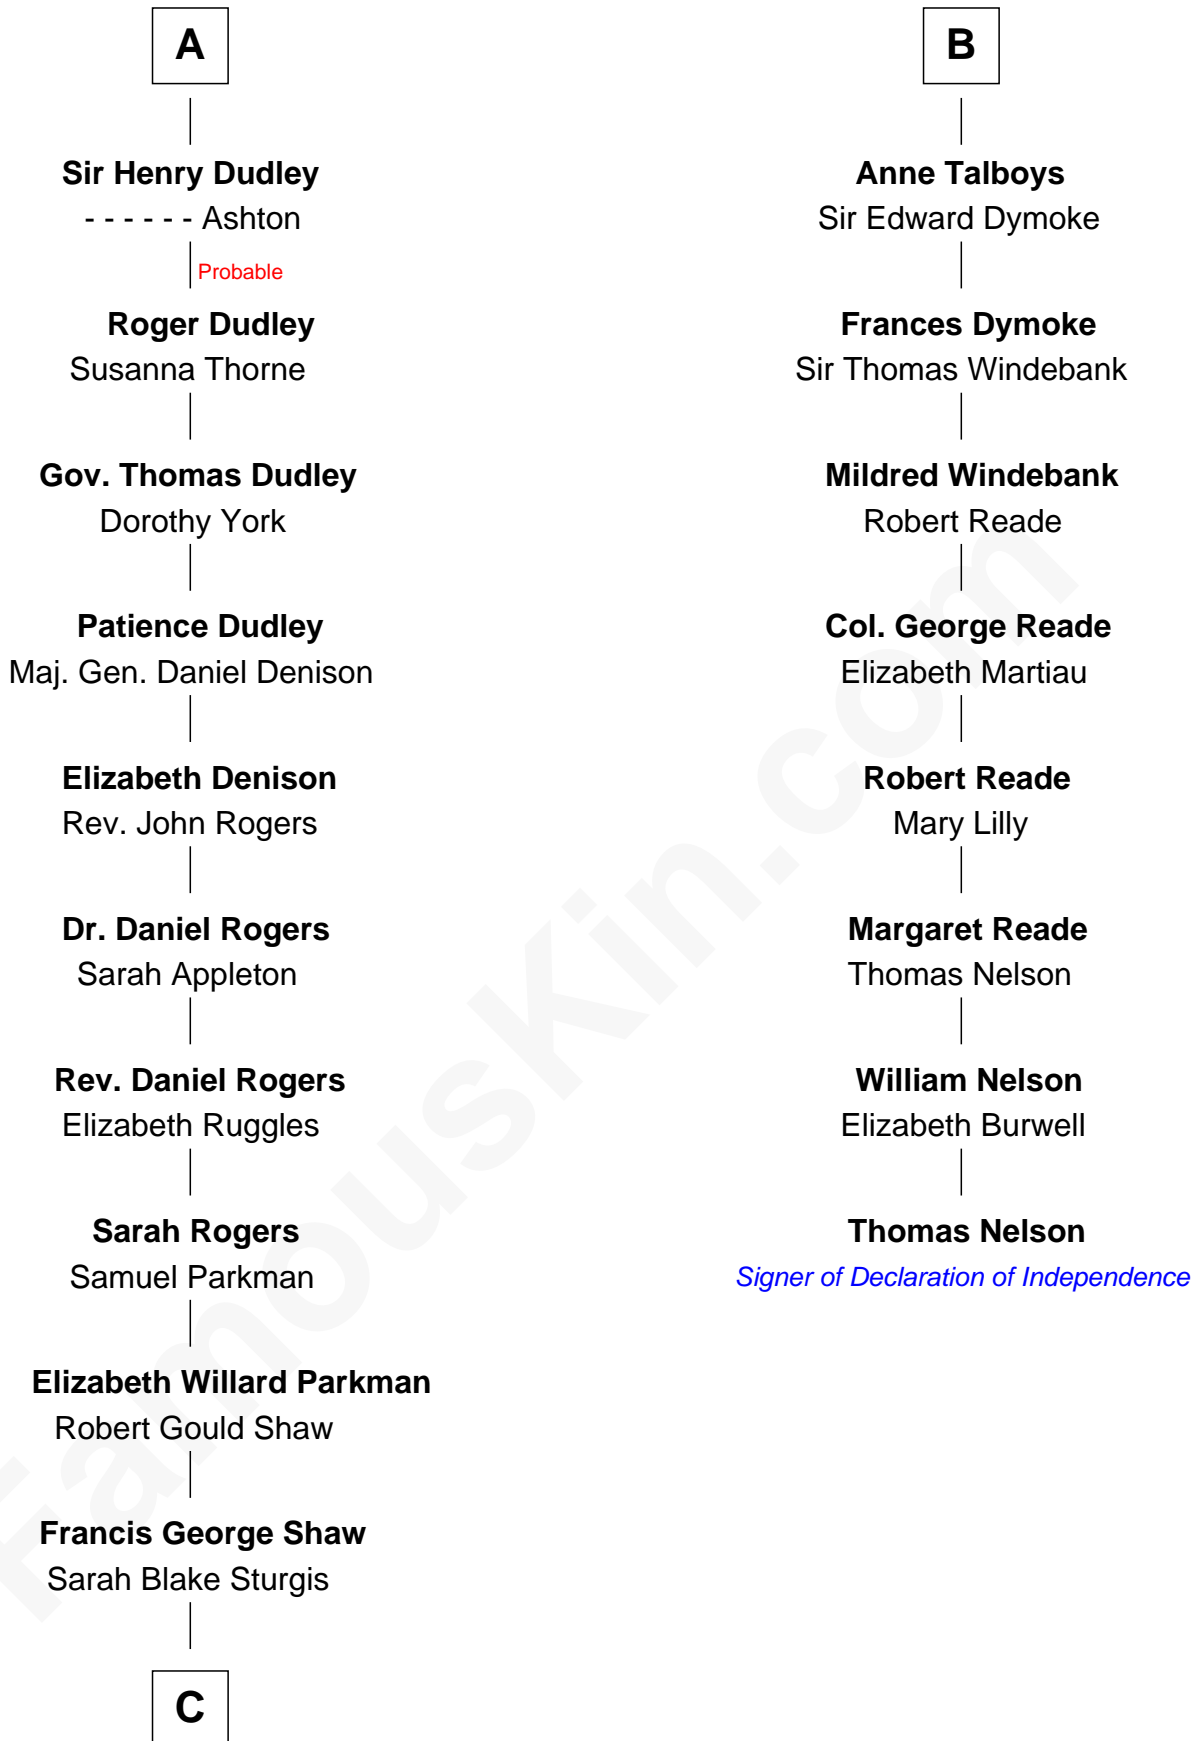

## Relationship Chart of

**Kyra Sedgwick**

*TV and Movie Actress*

14th cousin 7 times removed of

**Thomas Nelson**

*Signer of the Declaration of Independence*

**Sir Robert de Holland**

Maude la Zouche