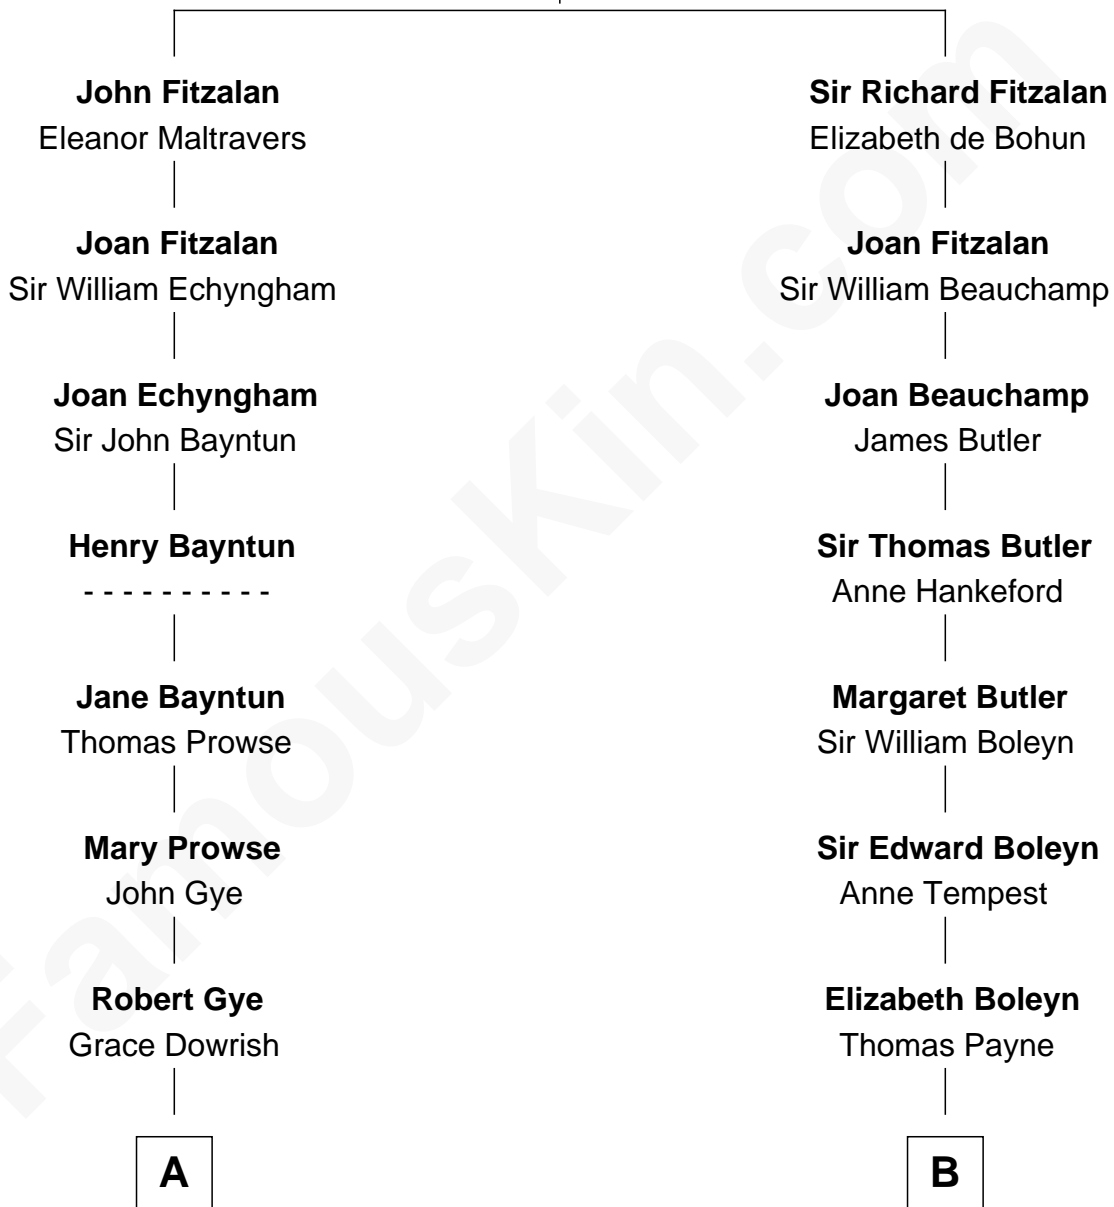

FamousKin.com Relationship Chart of

Kyra Sedgwick

TV and Movie Actress

14th cousin 4 times removed of

William Floyd

Signer of the Declaration of Independence

Richard Fitzalan
Eleanor Plantagenet

C

Henry Dwight Sedgwick

Patricia Ann Rosenwald

Kyra Sedgwick

TV and Movie Actress

FamousKin.com