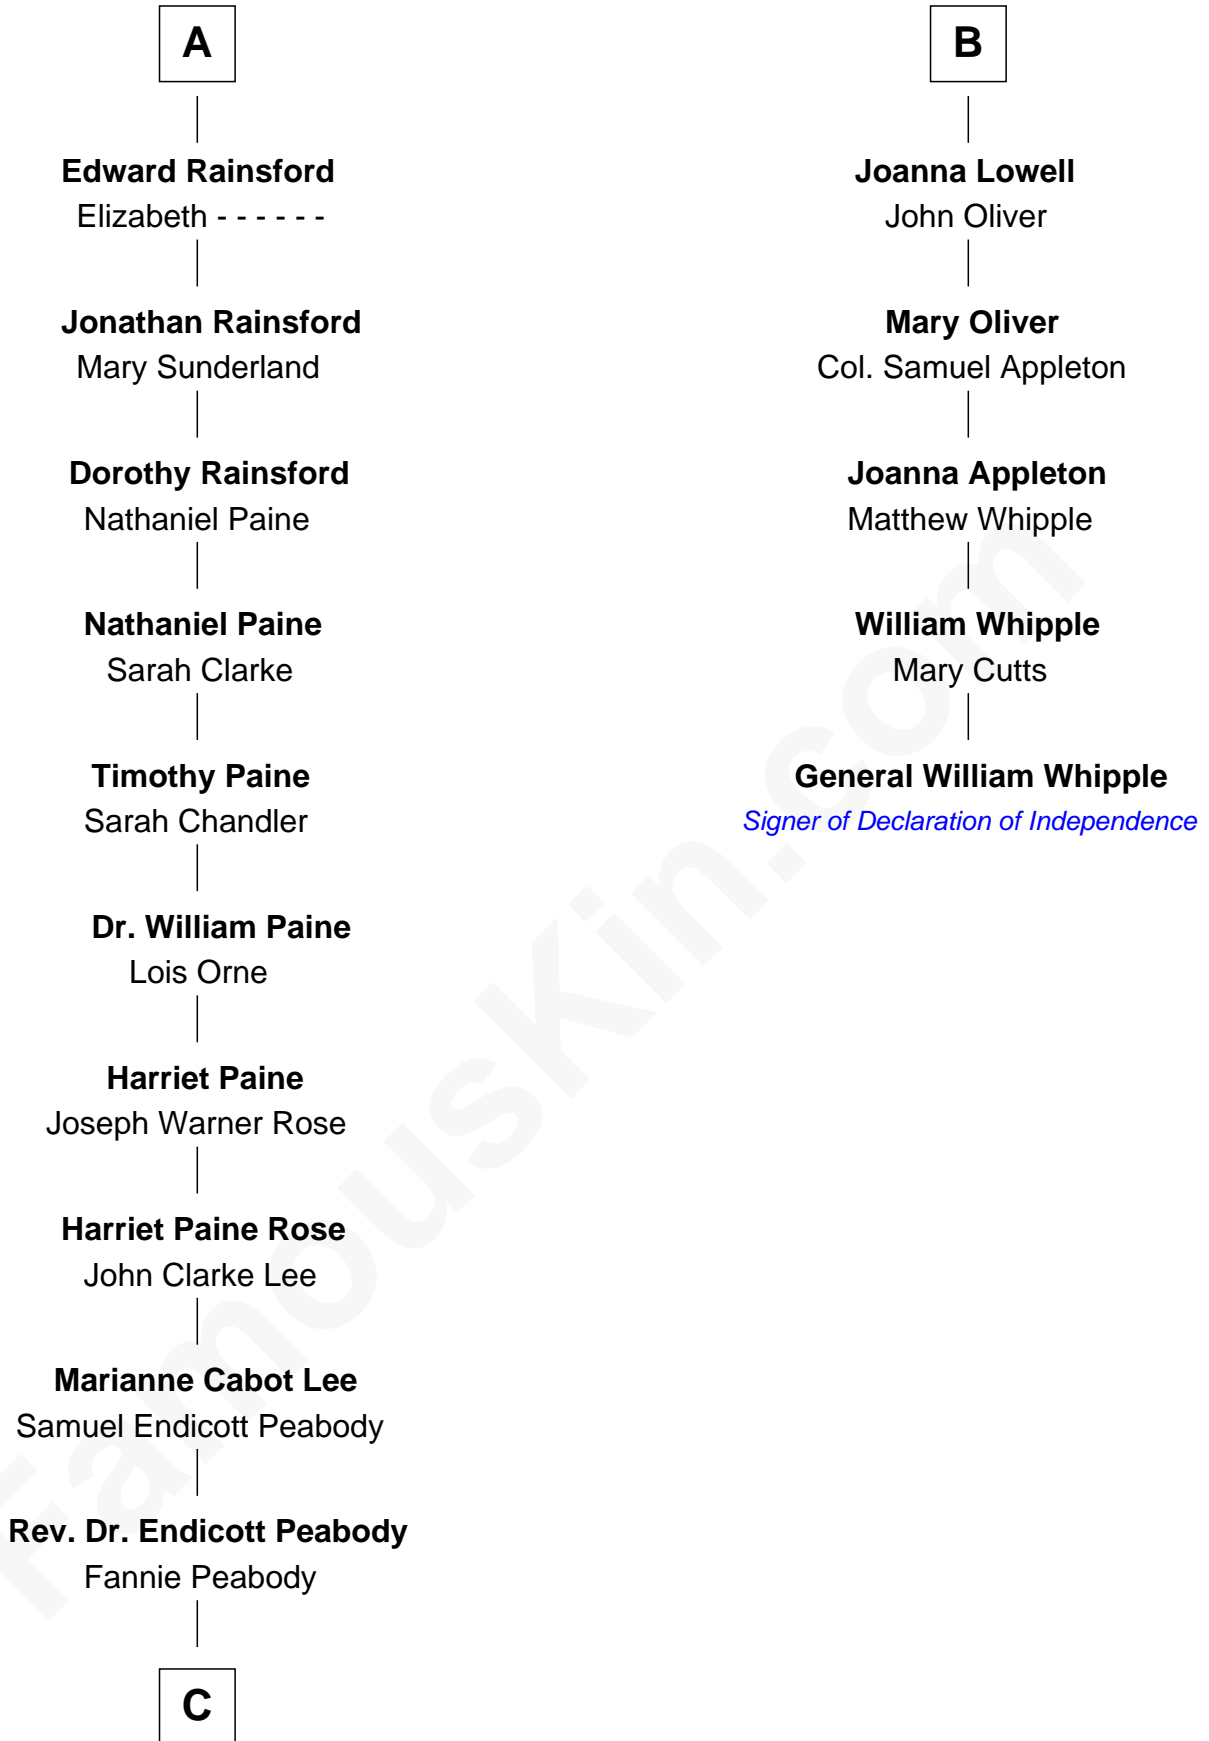

## Relationship Chart of

**Kyra Sedgwick**

*TV and Movie Actress*

11th cousin 8 times removed of

**General William Whipple**

*Signer of the Declaration of Independence*

**Sir Walter Hungerford**

Katherine Peverell

**Sir Robert Hungerford**

Margaret Botreaux

**Eleanor Hungerford**

Sir John White

**Robert White**

Margaret Gainsford

**Margaret White**

John Kirton

**Stephen Kirton**

Margaret Offley

**Thomas Kirton**

Mary Sadler

**Mary Kirton**

Robert Rainsford

**A**

**Elizabeth Hungerford**

Edmund Percival

**Christian Percival**

Richard Lowle

**Percival Lowell**

Rebecca - - - - -

**B**

**C**

**Helen Peabody**  
Robert Minturn Sedgwick