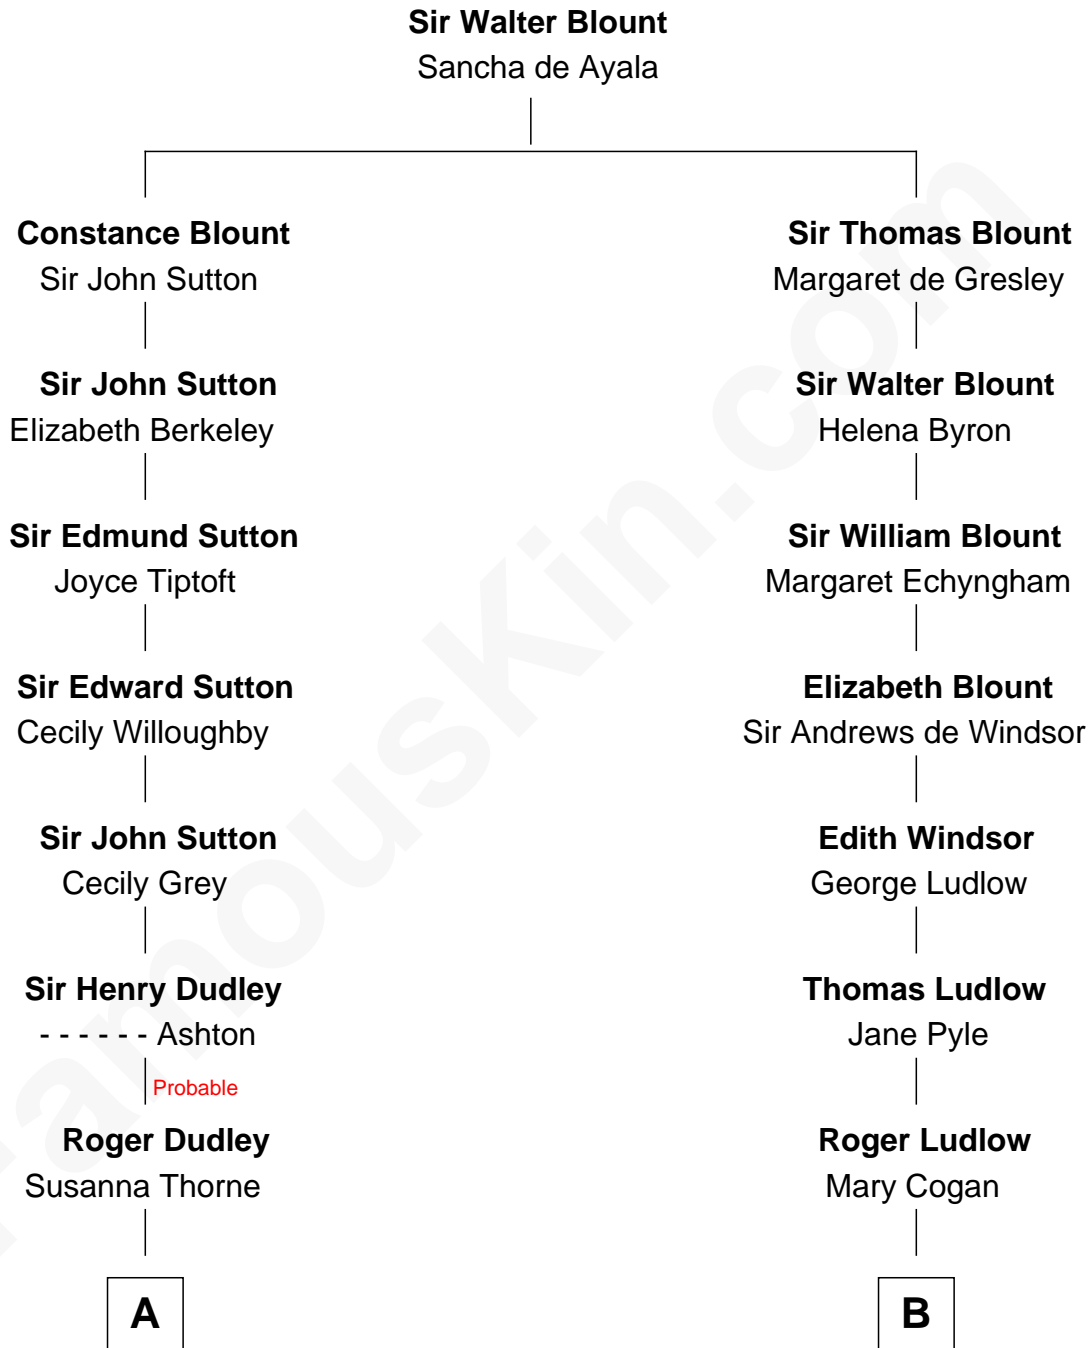

FamousKin.com Relationship Chart of

Kyra Sedgwick

TV and Movie Actress

10th cousin 9 times removed of

Caleb Brewster

Member of the Culper Spy Ring during the American Revolution

C

Robert Minturn Sedgwick

Helen Peabody

Henry Dwight Sedgwick

Patricia Ann Rosenwald

Kyra Sedgwick

TV and Movie Actress

FamousKin.com