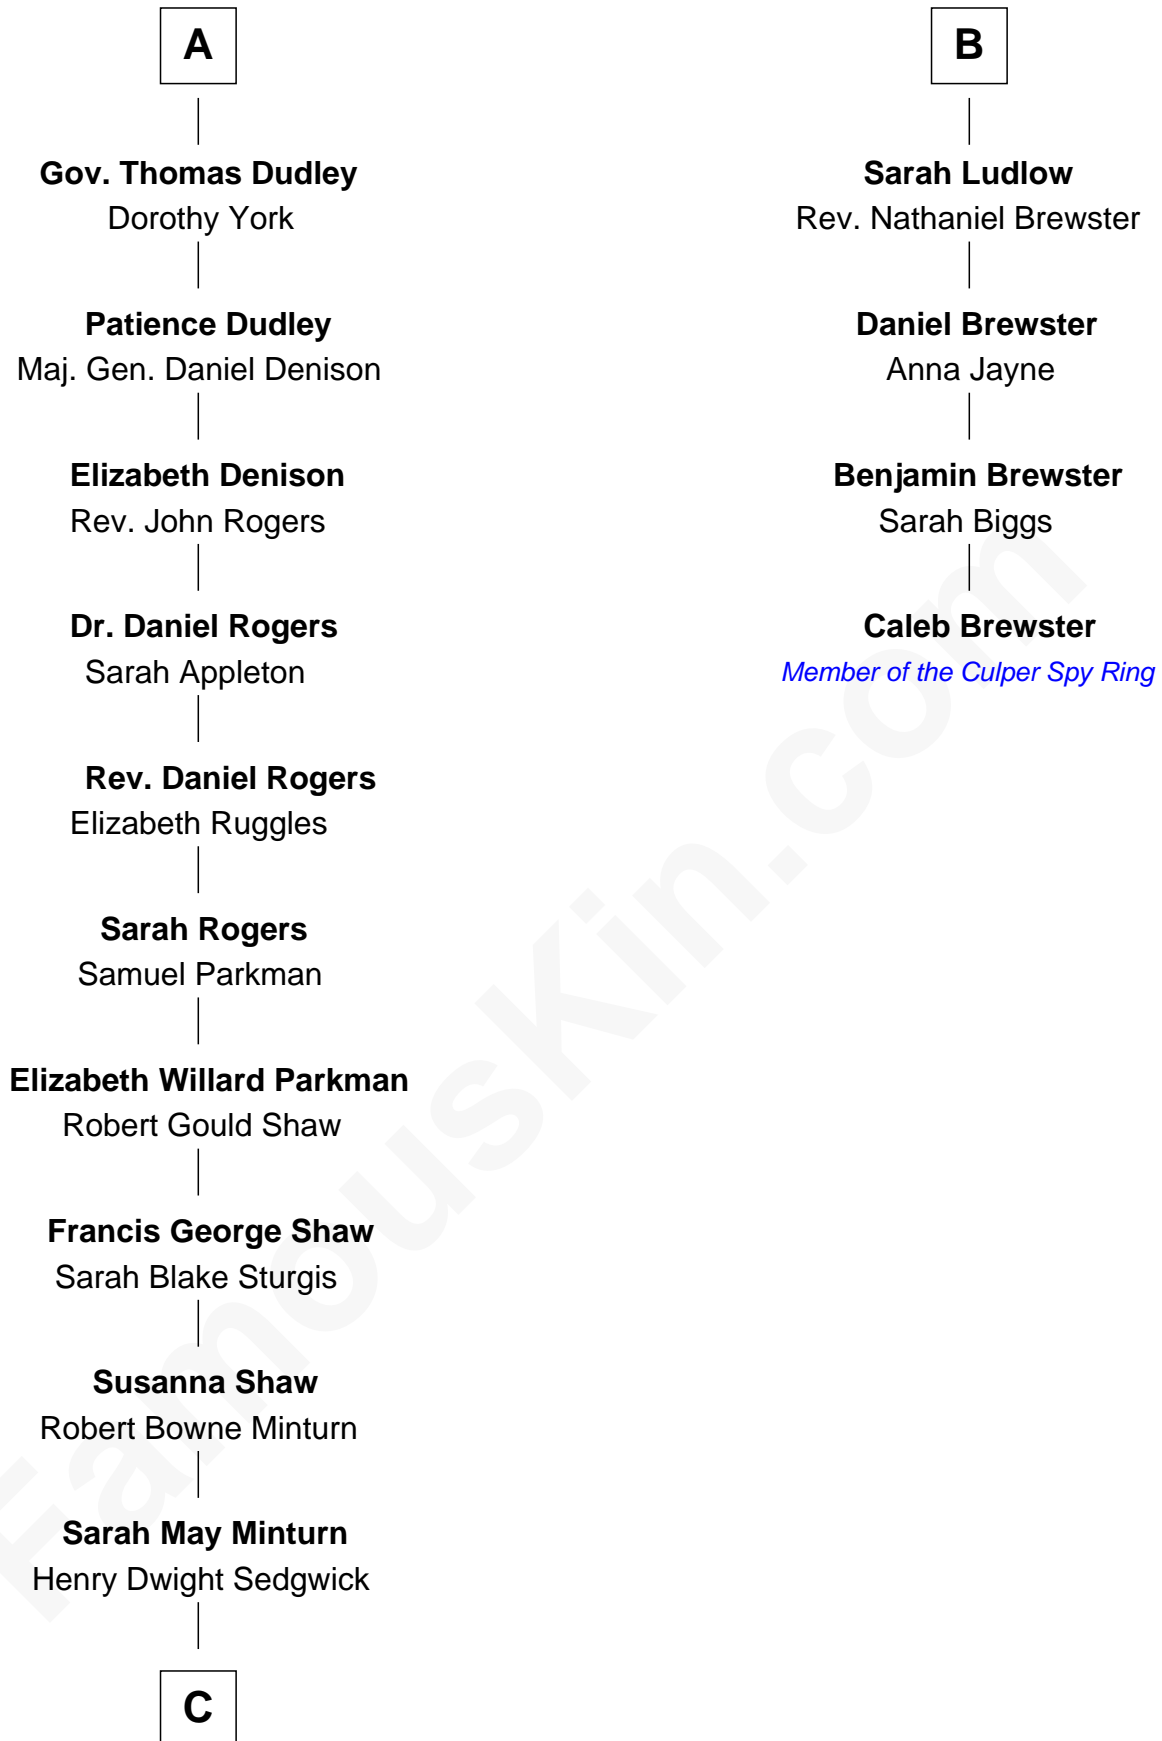

FamousKin.com Relationship Chart of

Kyra Sedgwick

TV and Movie Actress

10th cousin 9 times removed of

Caleb Brewster

Member of the Culper Spy Ring during the American Revolution

C

Robert Minturn Sedgwick

Helen Peabody

Henry Dwight Sedgwick

Patricia Ann Rosenwald

Kyra Sedgwick

TV and Movie Actress

FamousKin.com