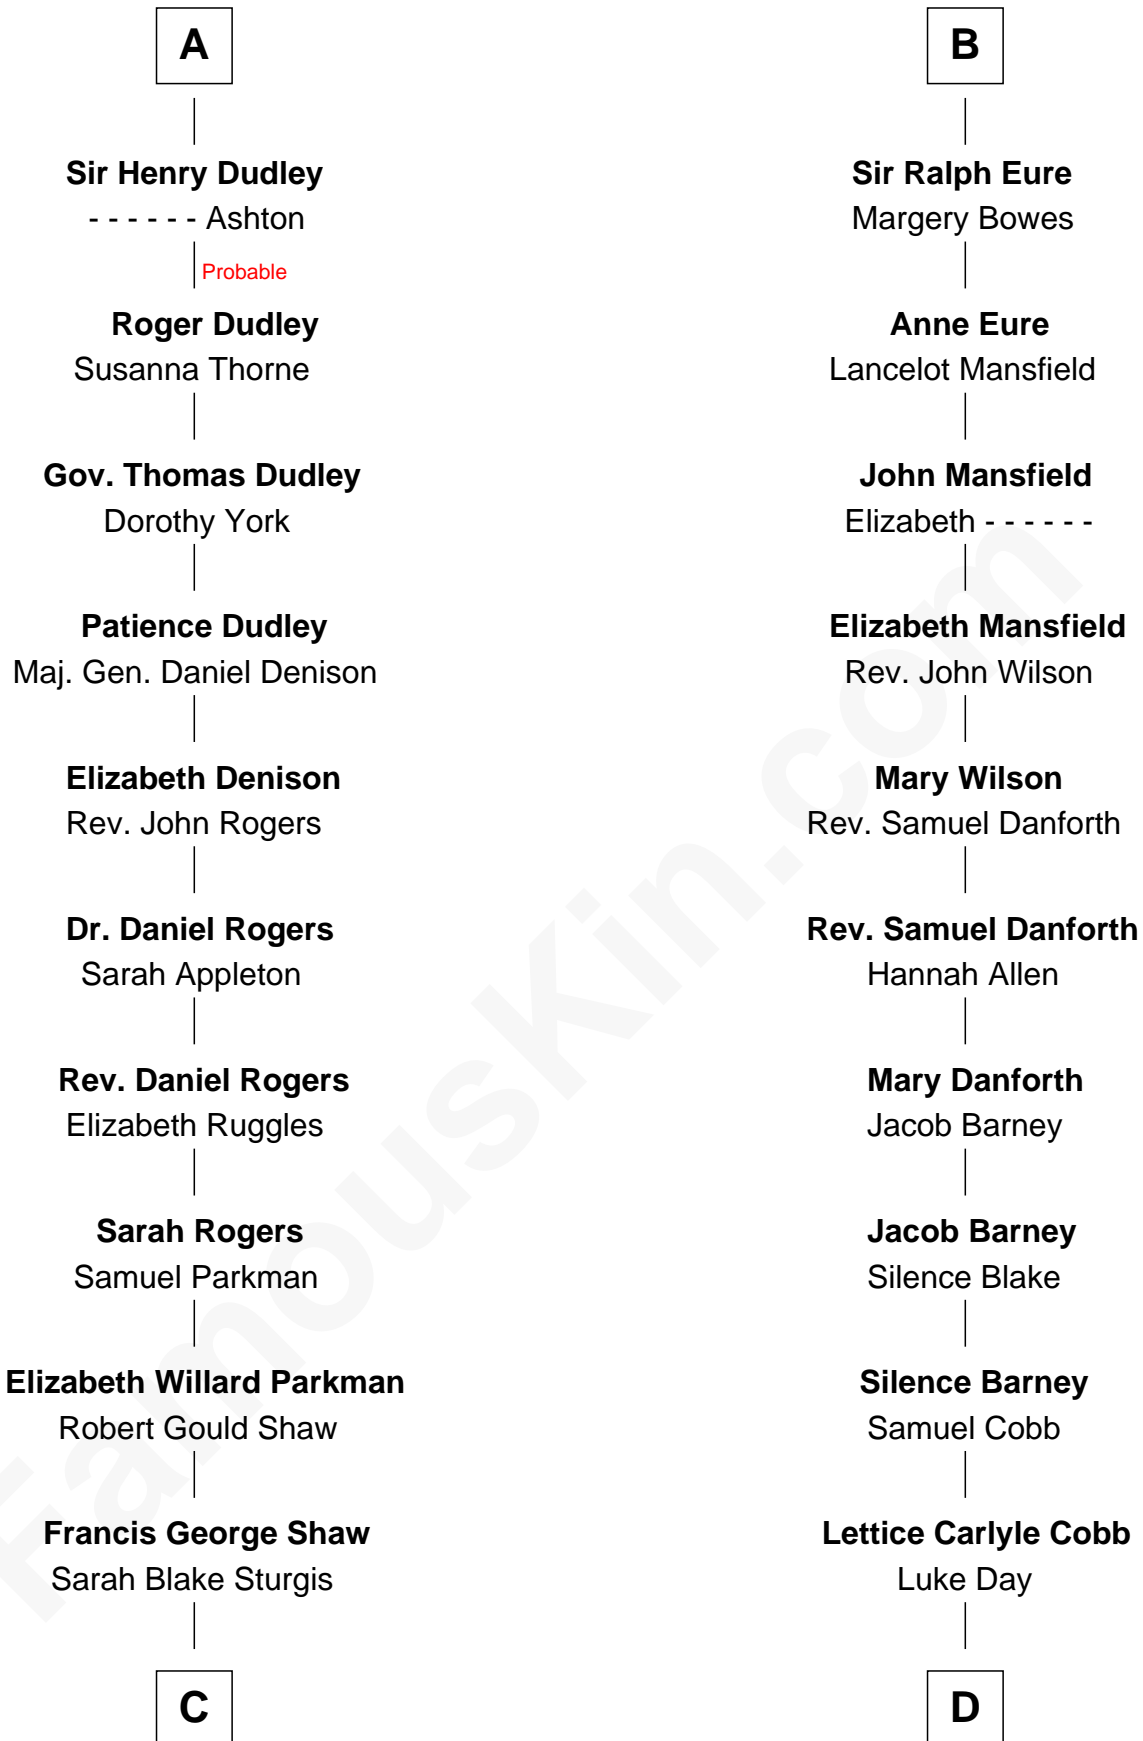

# FamousKin.com Relationship Chart of

**Kyra Sedgwick**

*TV and Movie Actress*

20th cousin 1 time removed of

**Sandra Day O'Connor**

*First Female U.S. Supreme Court Justice*

**Sir Philip le Despencer**

Joan de Cobham

**Sir Edmund Sutton**

Joyce Tiptoft

**Sir Edward Sutton**

Cecily Willoughby

**Sir John Sutton**

Cecily Grey

**A**

**Sir Philip le Despencer**

Elizabeth - - - - -

**Sir Philip le Despencer**

Elizabeth de Tibetot

**Margery Despencer**

Sir Roger Wentworth

**Agnes Wentworth**

Sir Robert Constable

**Margaret Constable**

Sir William Eure

**Sir Ralph Eure**

Muriel Hastings

**Sir William Eure**

Elizabeth Willoughby

**B**

**C**

**Susanna Shaw**  
Robert Bowne Minturn