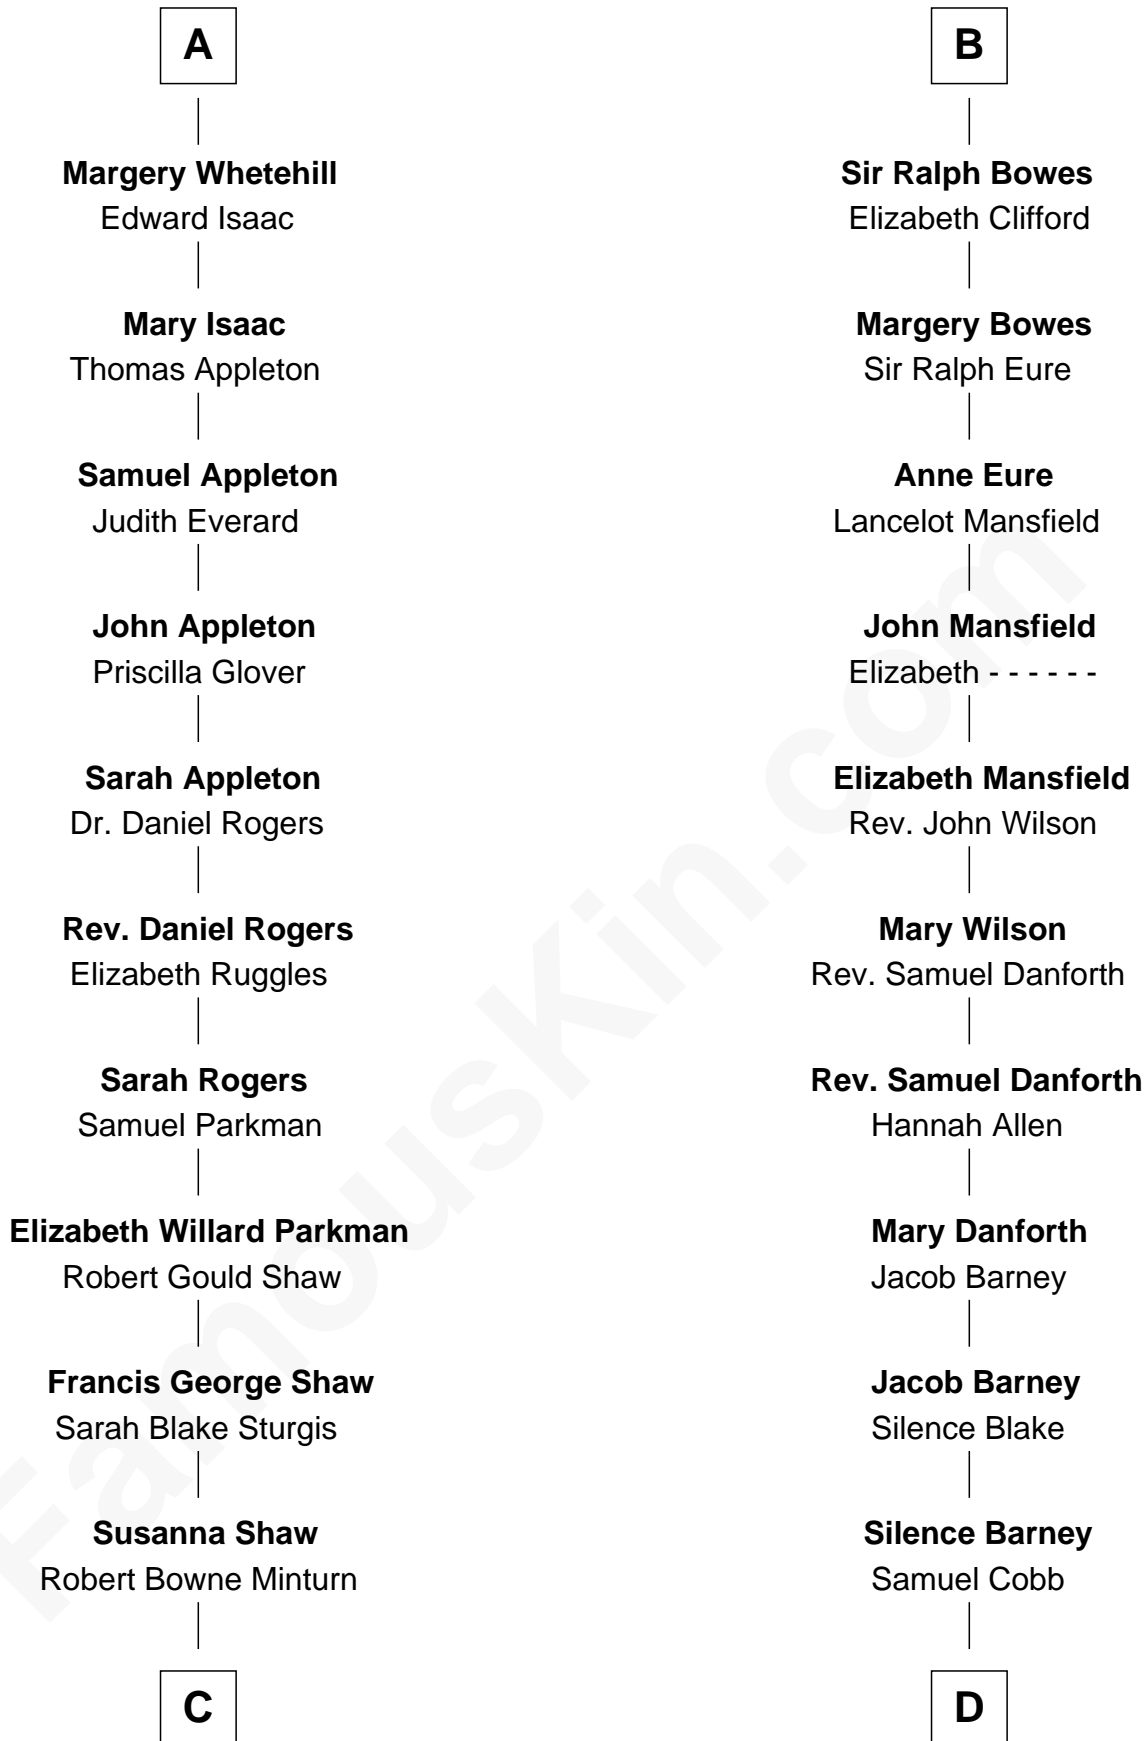

FamousKin.com Relationship Chart of

Kyra Sedgwick

TV and Movie Actress

20th cousin 1 time removed of

Sandra Day O'Connor

First Female U.S. Supreme Court Justice

C

Sarah May Minturn
Henry Dwight Sedgwick

Robert Minturn Sedgwick
Helen Peabody

Henry Dwight Sedgwick
Patricia Ann Rosenwald

Kyra Sedgwick
TV and Movie Actress

D

Lettice Carlyle Cobb
Luke Day

Hollis Day
Eliza L. Flanders

Henry Clay Day
Alice Edith Hilton