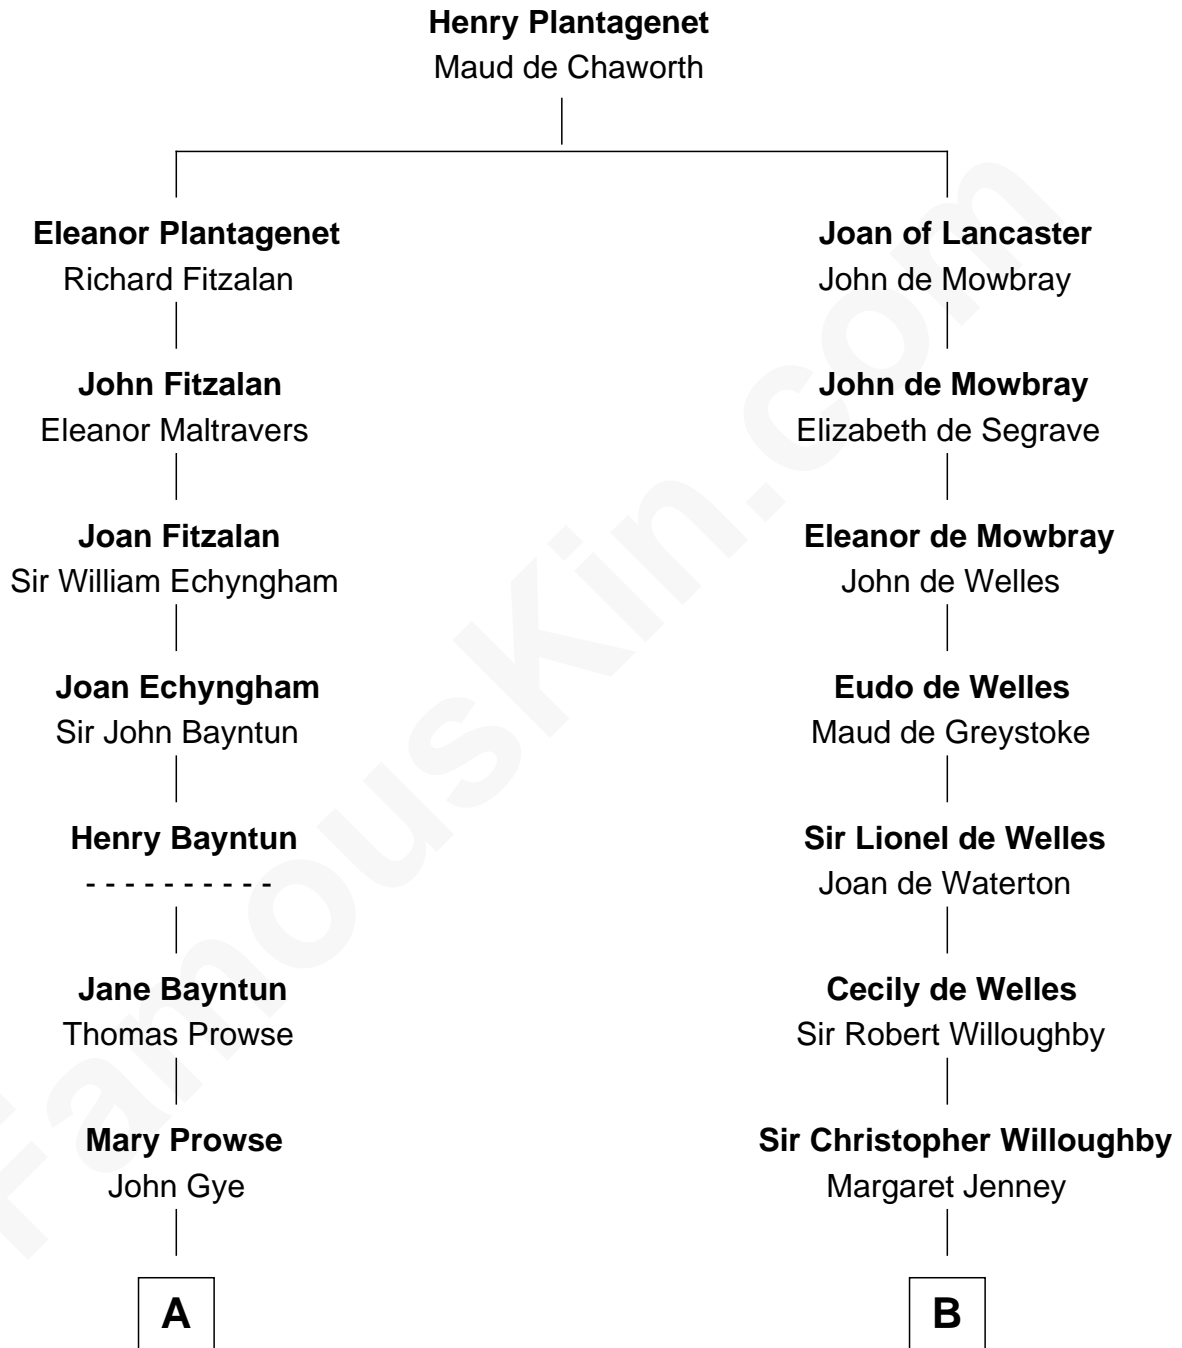

FamousKin.com

Relationship Chart of

Kyra Sedgwick

TV and Movie Actress

19th cousin 2 times removed of

Sandra Day O'Connor

First Female U.S. Supreme Court Justice

C

Helen Peabody
Robert Minturn Sedgwick

Henry Dwight Sedgwick
Patricia Ann Rosenwald

Kyra Sedgwick
TV and Movie Actress

D

Lettice Carlyle Cobb
Luke Day

Hollis Day
Eliza L. Flanders

Henry Clay Day
Alice Edith Hilton