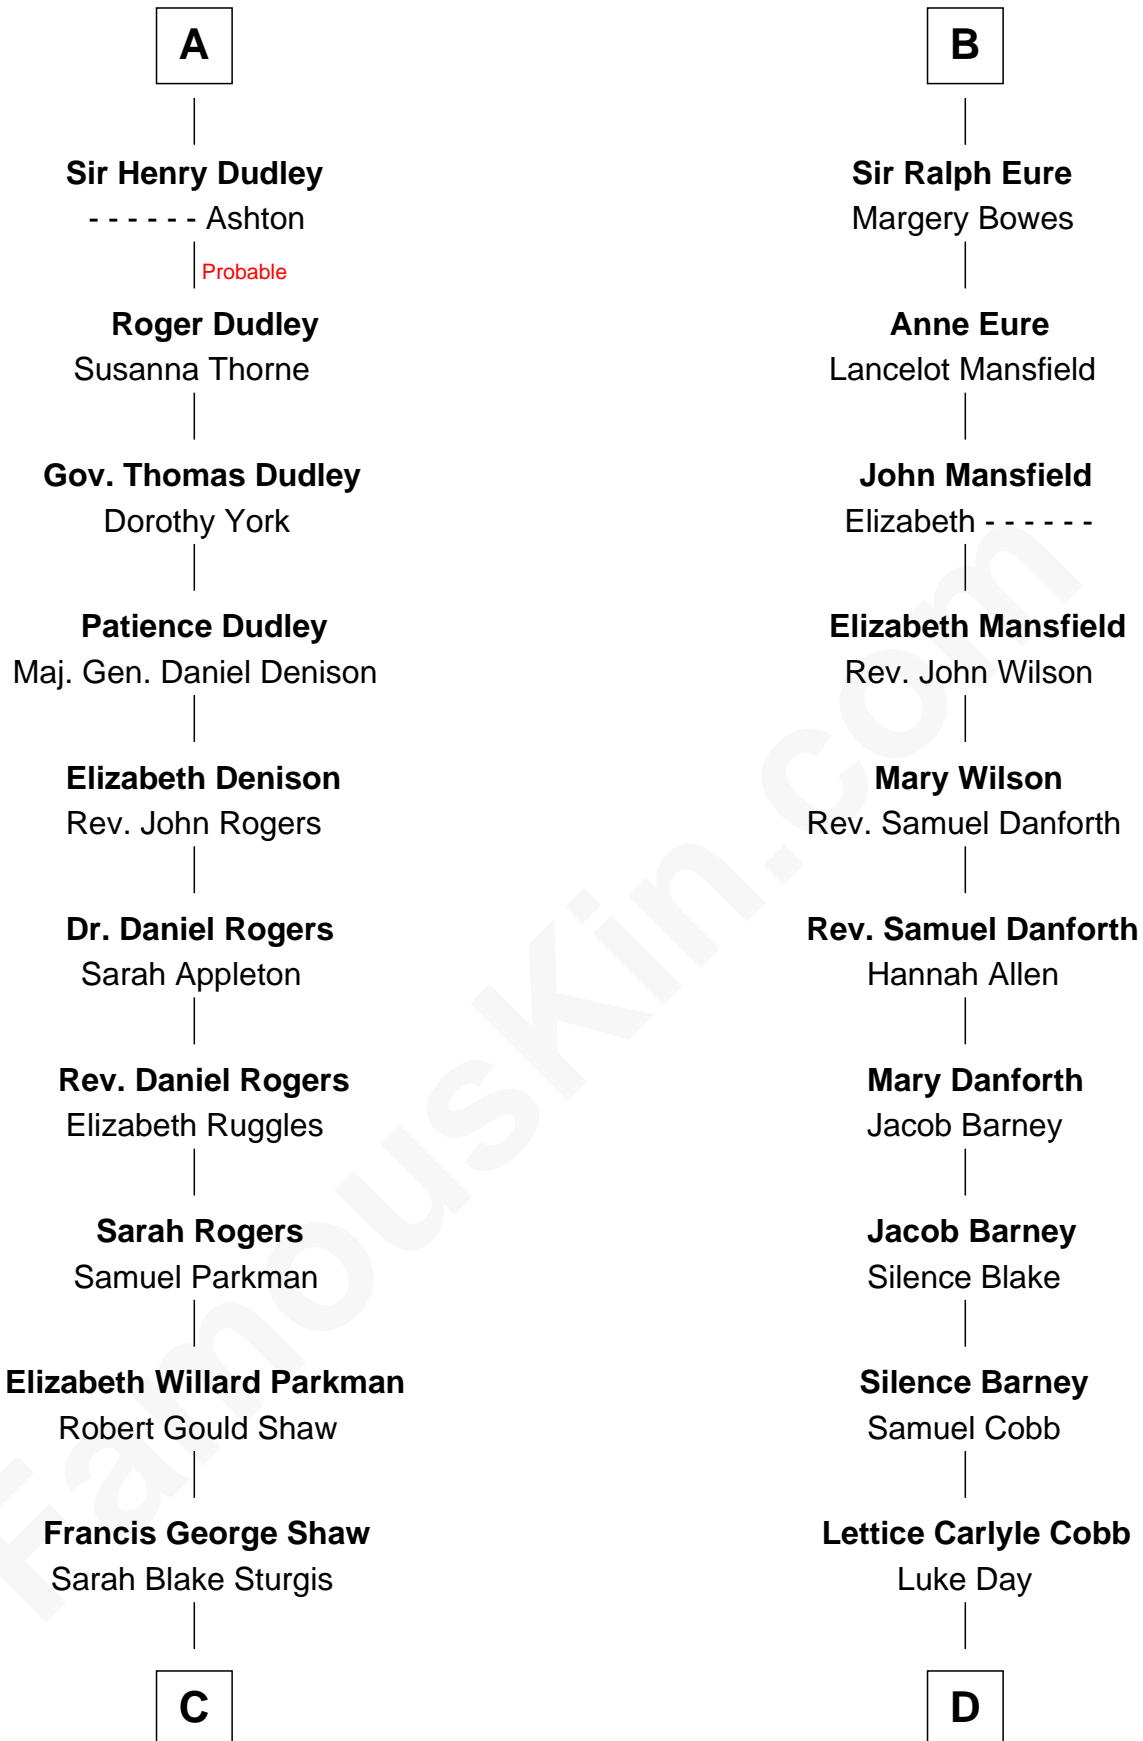

FamousKin.com

Relationship Chart of

Kyra Sedgwick

TV and Movie Actress

20th cousin 1 time removed of

Sandra Day O'Connor

First Female U.S. Supreme Court Justice

C

Susanna Shaw
Robert Bowne Minturn

Sarah May Minturn
Henry Dwight Sedgwick

Robert Minturn Sedgwick
Helen Peabody

Henry Dwight Sedgwick
Patricia Ann Rosenwald

Kyra Sedgwick
TV and Movie Actress

D

Hollis Day
Eliza L. Flanders

Henry Clay Day
Alice Edith Hilton

Henry R. Day
Ada Mae Wilkey

Sandra Day O'Connor
U.S. Supreme Court Justice