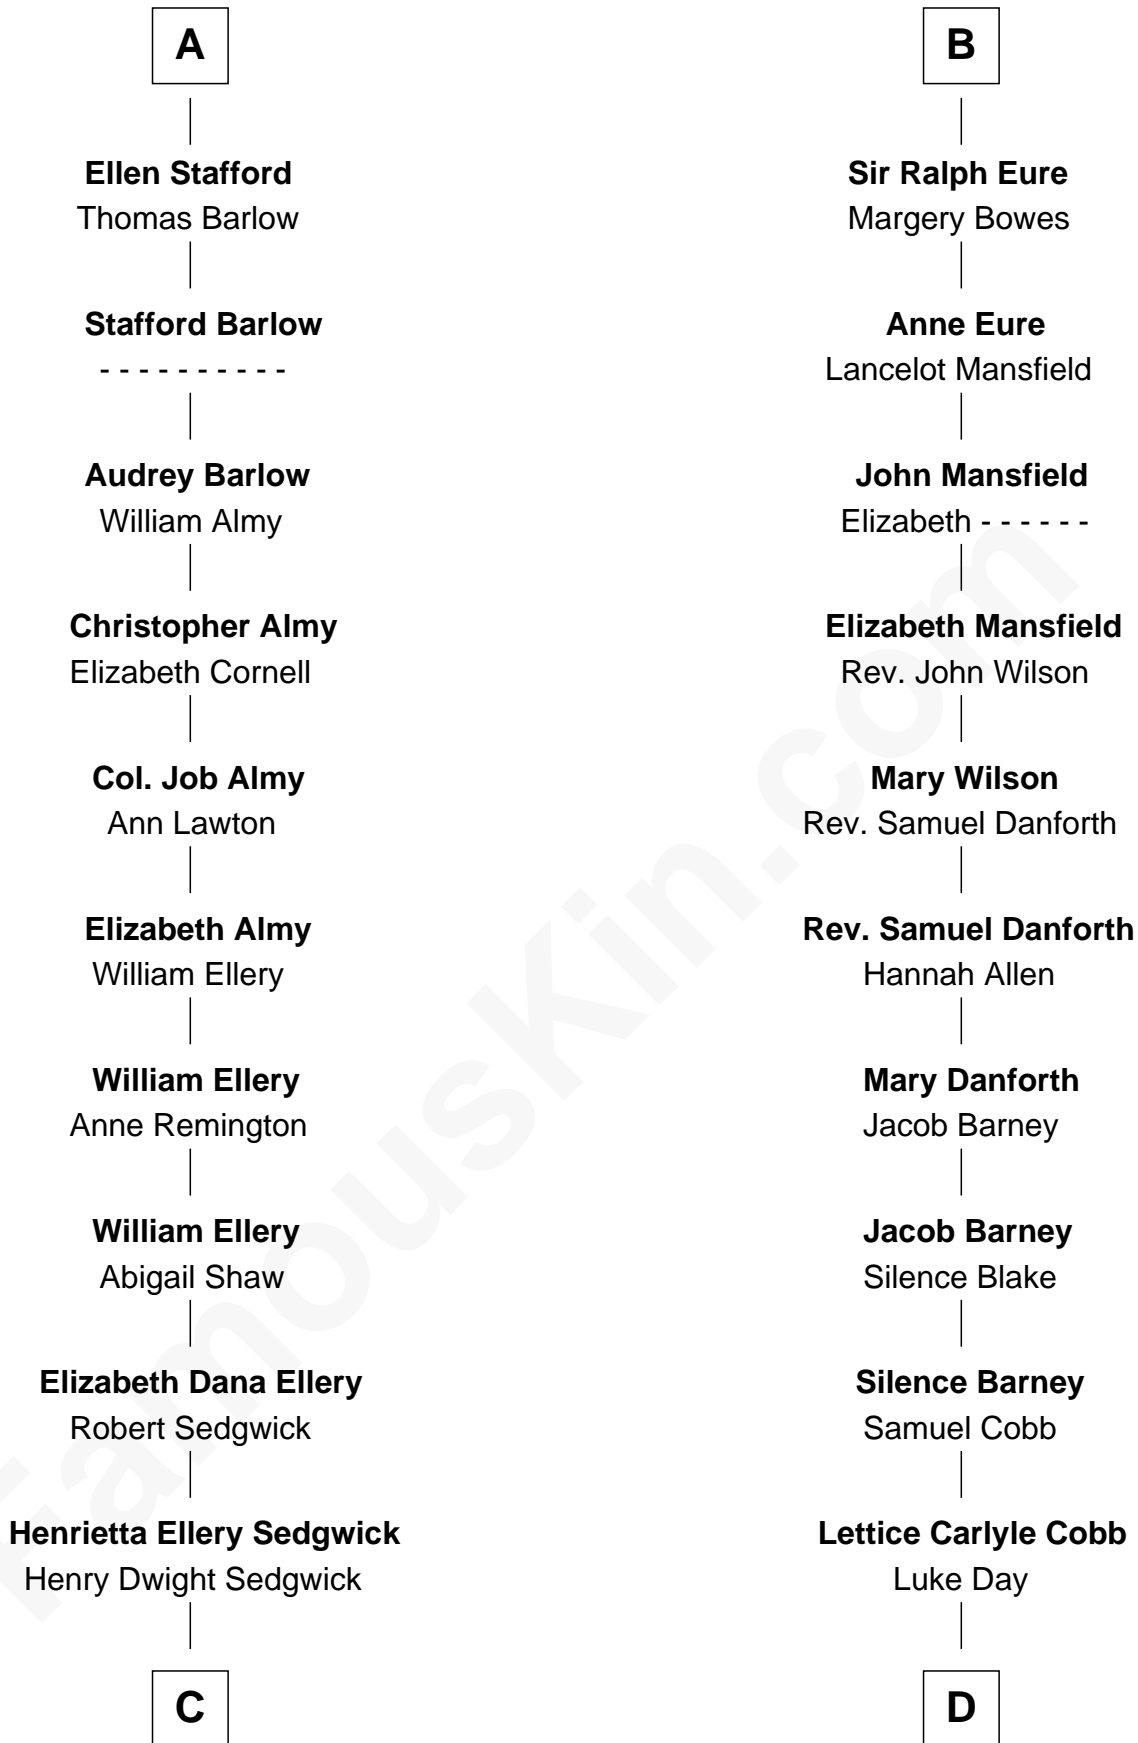

FamousKin.com Relationship Chart of

Kyra Sedgwick

TV and Movie Actress

20th cousin of

Sandra Day O'Connor

First Female U.S. Supreme Court Justice

C

Henry Dwight Sedgwick

Sarah May Minturn

Robert Minturn Sedgwick

Helen Peabody

Henry Dwight Sedgwick

Patricia Ann Rosenwald

Kyra Sedgwick

TV and Movie Actress

D

Hollis Day

Eliza L. Flanders

Henry Clay Day

Alice Edith Hilton

Henry R. Day

Ada Mae Wilkey

Sandra Day O'Connor

U.S. Supreme Court Justice