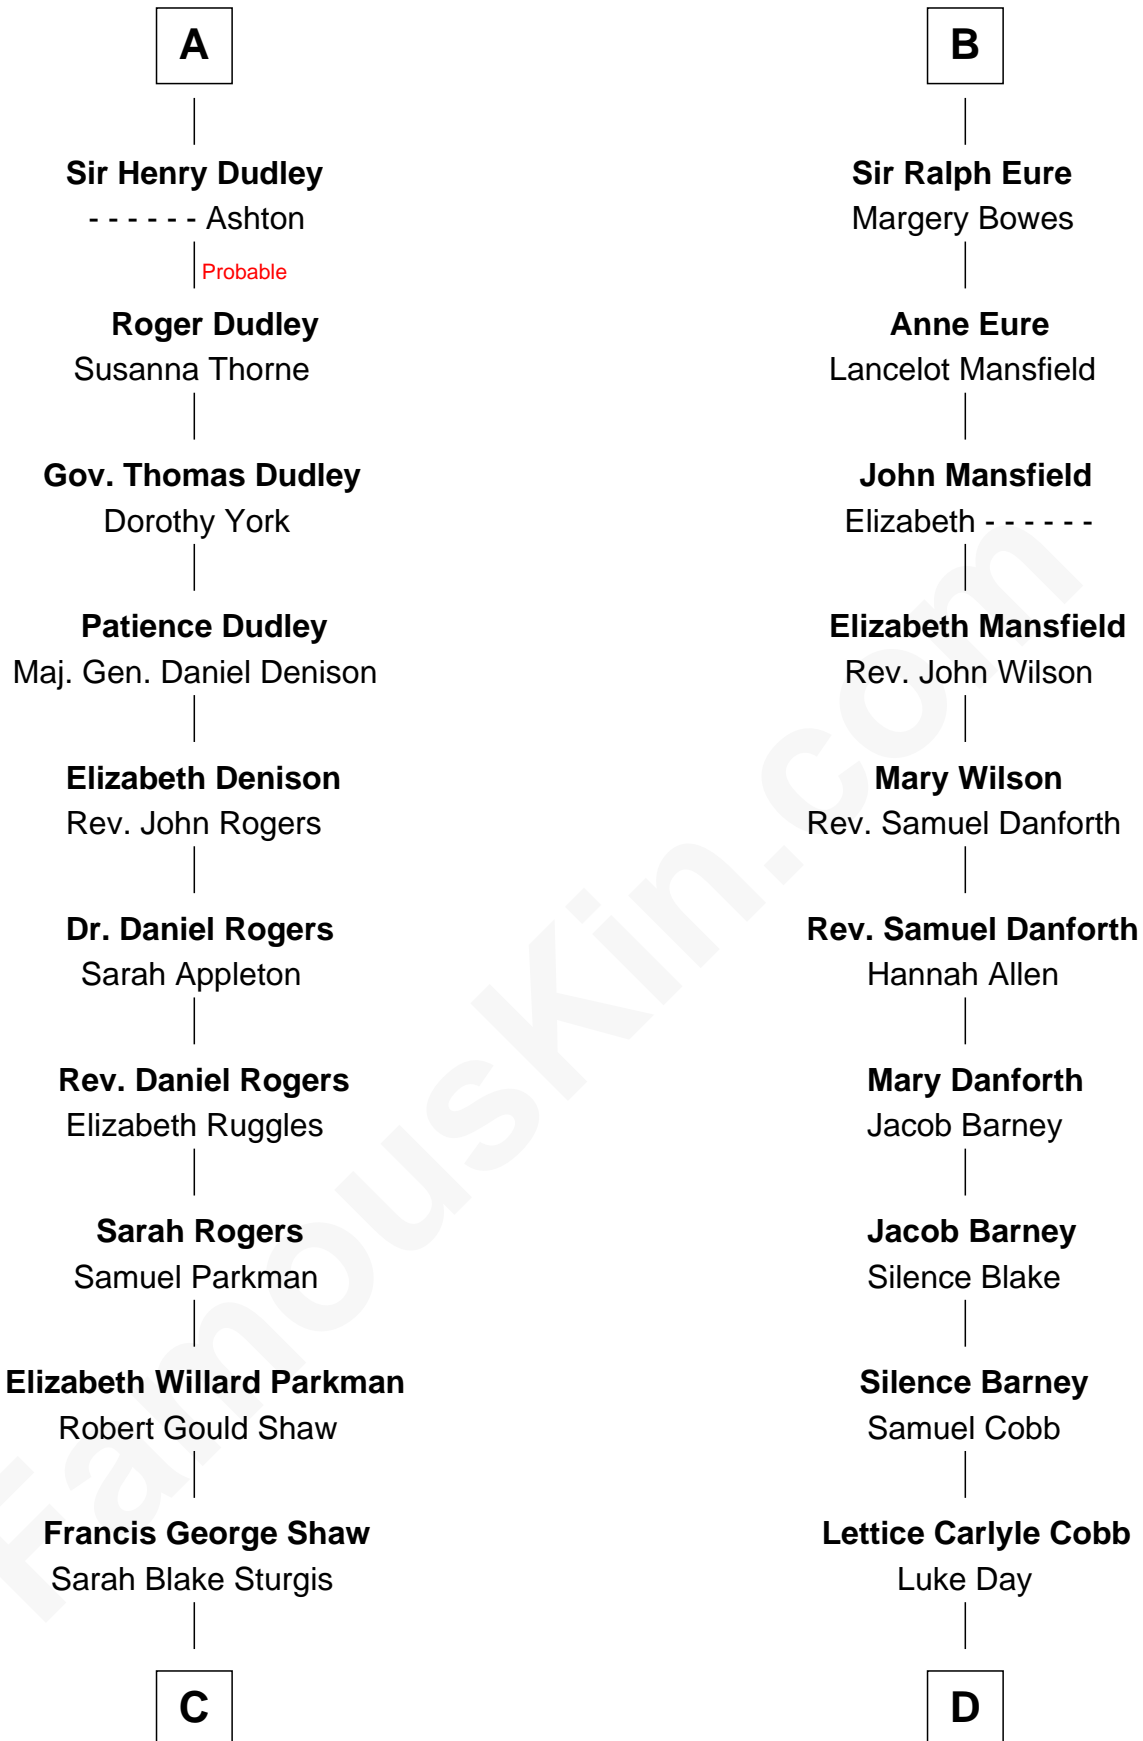

FamousKin.com

Relationship Chart of

Kyra Sedgwick

TV and Movie Actress

20th cousin 1 time removed of

Sandra Day O'Connor

First Female U.S. Supreme Court Justice

Margaret de Audley

Sir Hugh Hastings

Anne Gascoigne

Muriel Hastings

Sir Ralph Eure

Sir William Eure

Elizabeth Willoughby

B

C

Susanna Shaw
Robert Bowne Minturn

Sarah May Minturn
Henry Dwight Sedgwick

Robert Minturn Sedgwick
Helen Peabody

Henry Dwight Sedgwick
Patricia Ann Rosenwald

Kyra Sedgwick
TV and Movie Actress

D

Hollis Day
Eliza L. Flanders