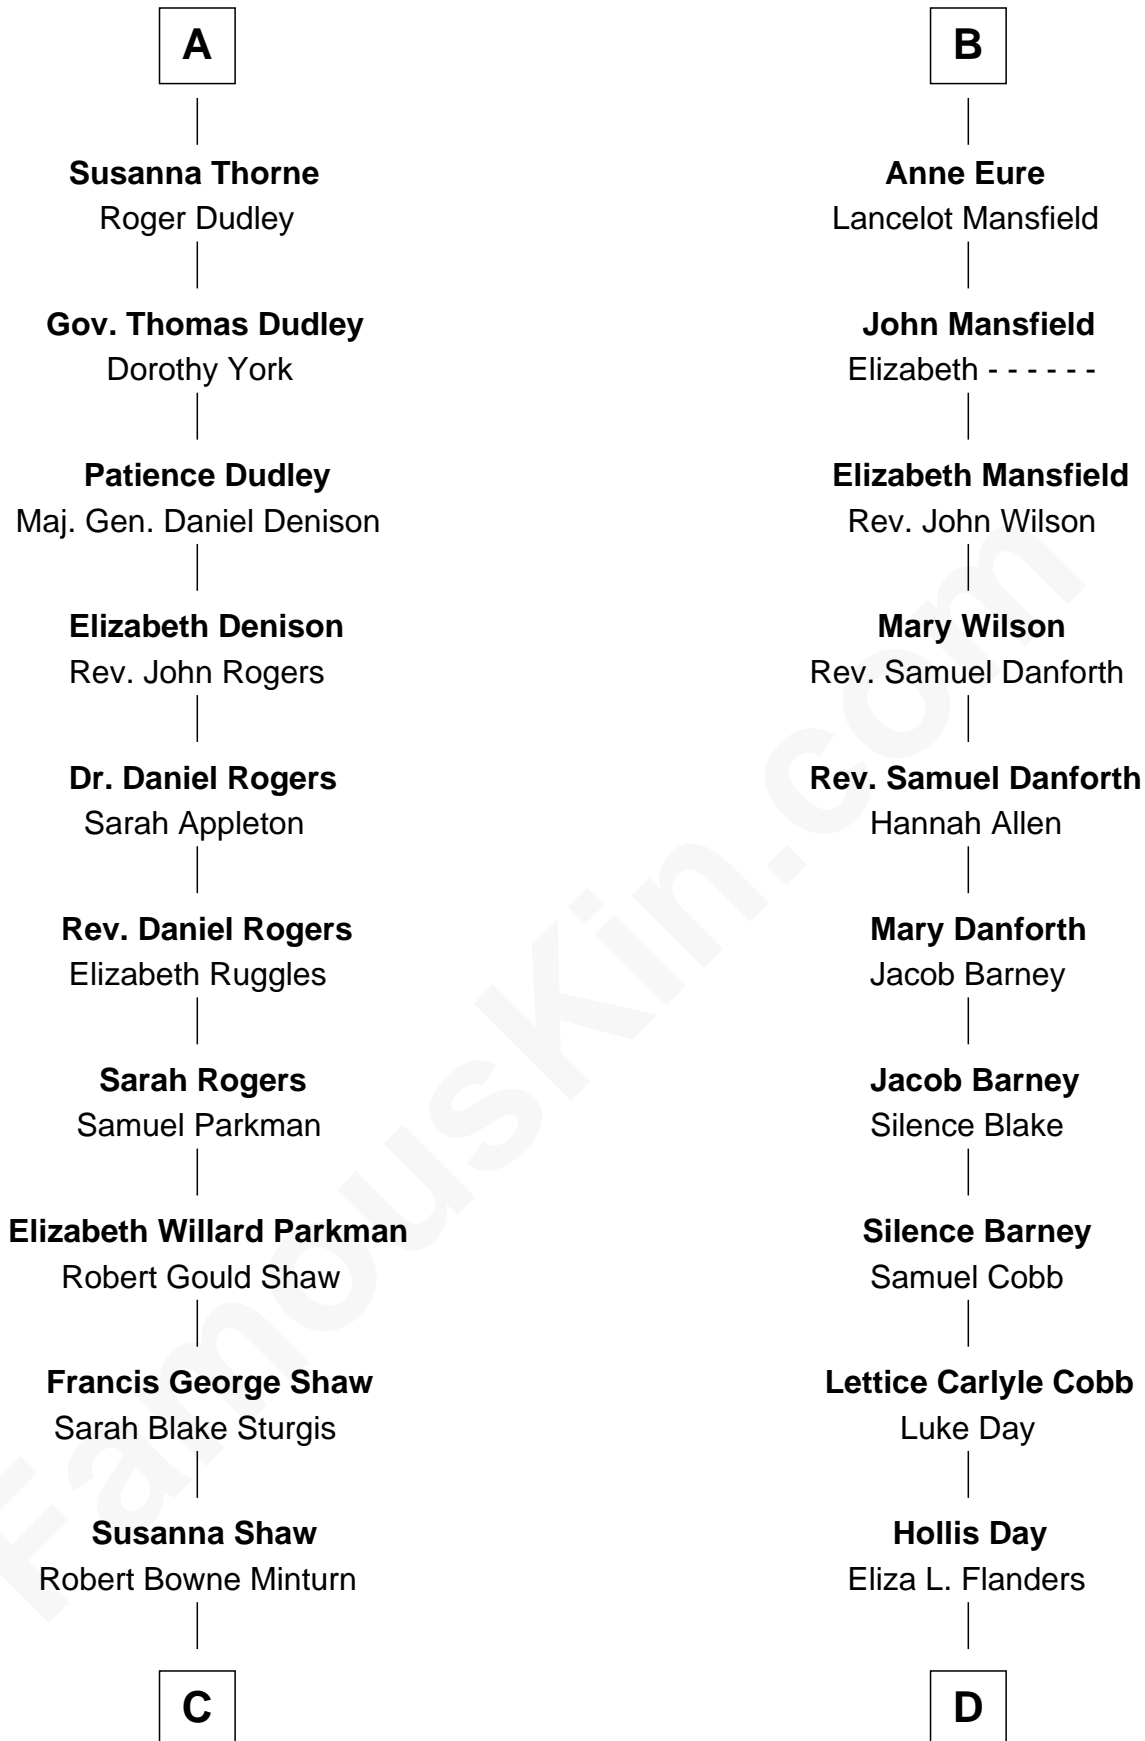

FamousKin.com

Relationship Chart of

Kyra Sedgwick

TV and Movie Actress

19th cousin 1 time removed of

Sandra Day O'Connor

First Female U.S. Supreme Court Justice

Sir John Grey

Avice Marmion

C

Sarah May Minturn
Henry Dwight Sedgwick

Robert Minturn Sedgwick
Helen Peabody

Henry Dwight Sedgwick
Patricia Ann Rosenwald

Kyra Sedgwick
TV and Movie Actress

D

Henry Clay Day
Alice Edith Hilton

Henry R. Day
Ada Mae Wilkey

Sandra Day O'Connor
U.S. Supreme Court Justice

FamousKin.com