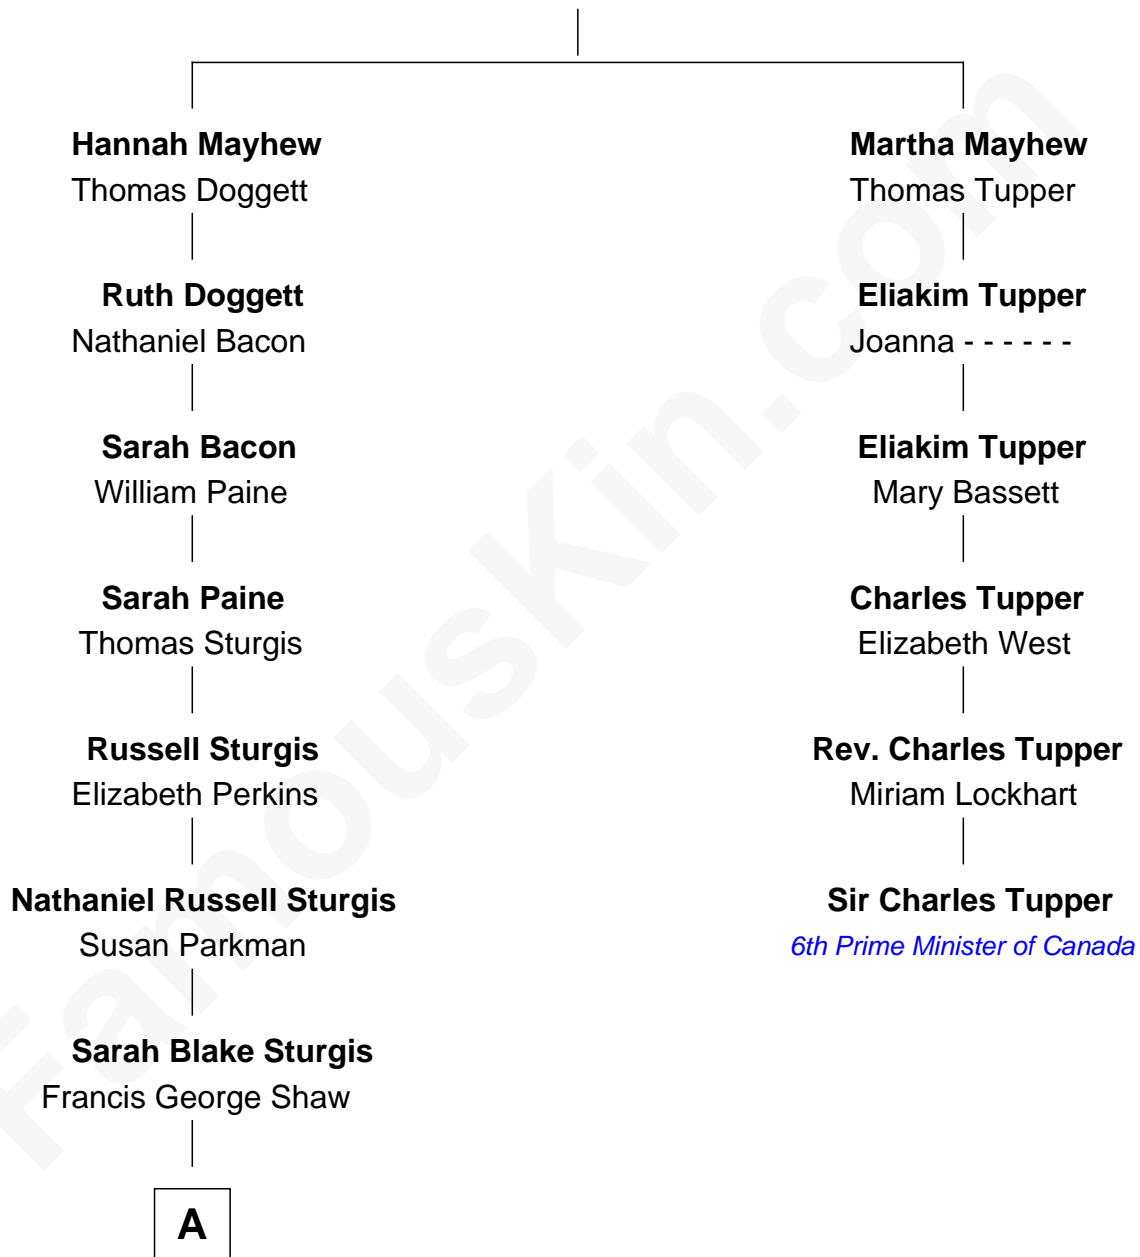

FamousKin.com Relationship Chart of

Kyra Sedgwick

TV and Movie Actress

5th cousin 6 times removed of

Sir Charles Tupper

6th Prime Minister of Canada

Gov. Thomas Mayhew

Jane Gallion

A

—
Susanna Shaw
Robert Bowne Minturn

—
Sarah May Minturn
Henry Dwight Sedgwick

—
Robert Minturn Sedgwick
Helen Peabody

—
Henry Dwight Sedgwick
Patricia Ann Rosenwald

—
Kyra Sedgwick
TV and Movie Actress

FamousKin.com