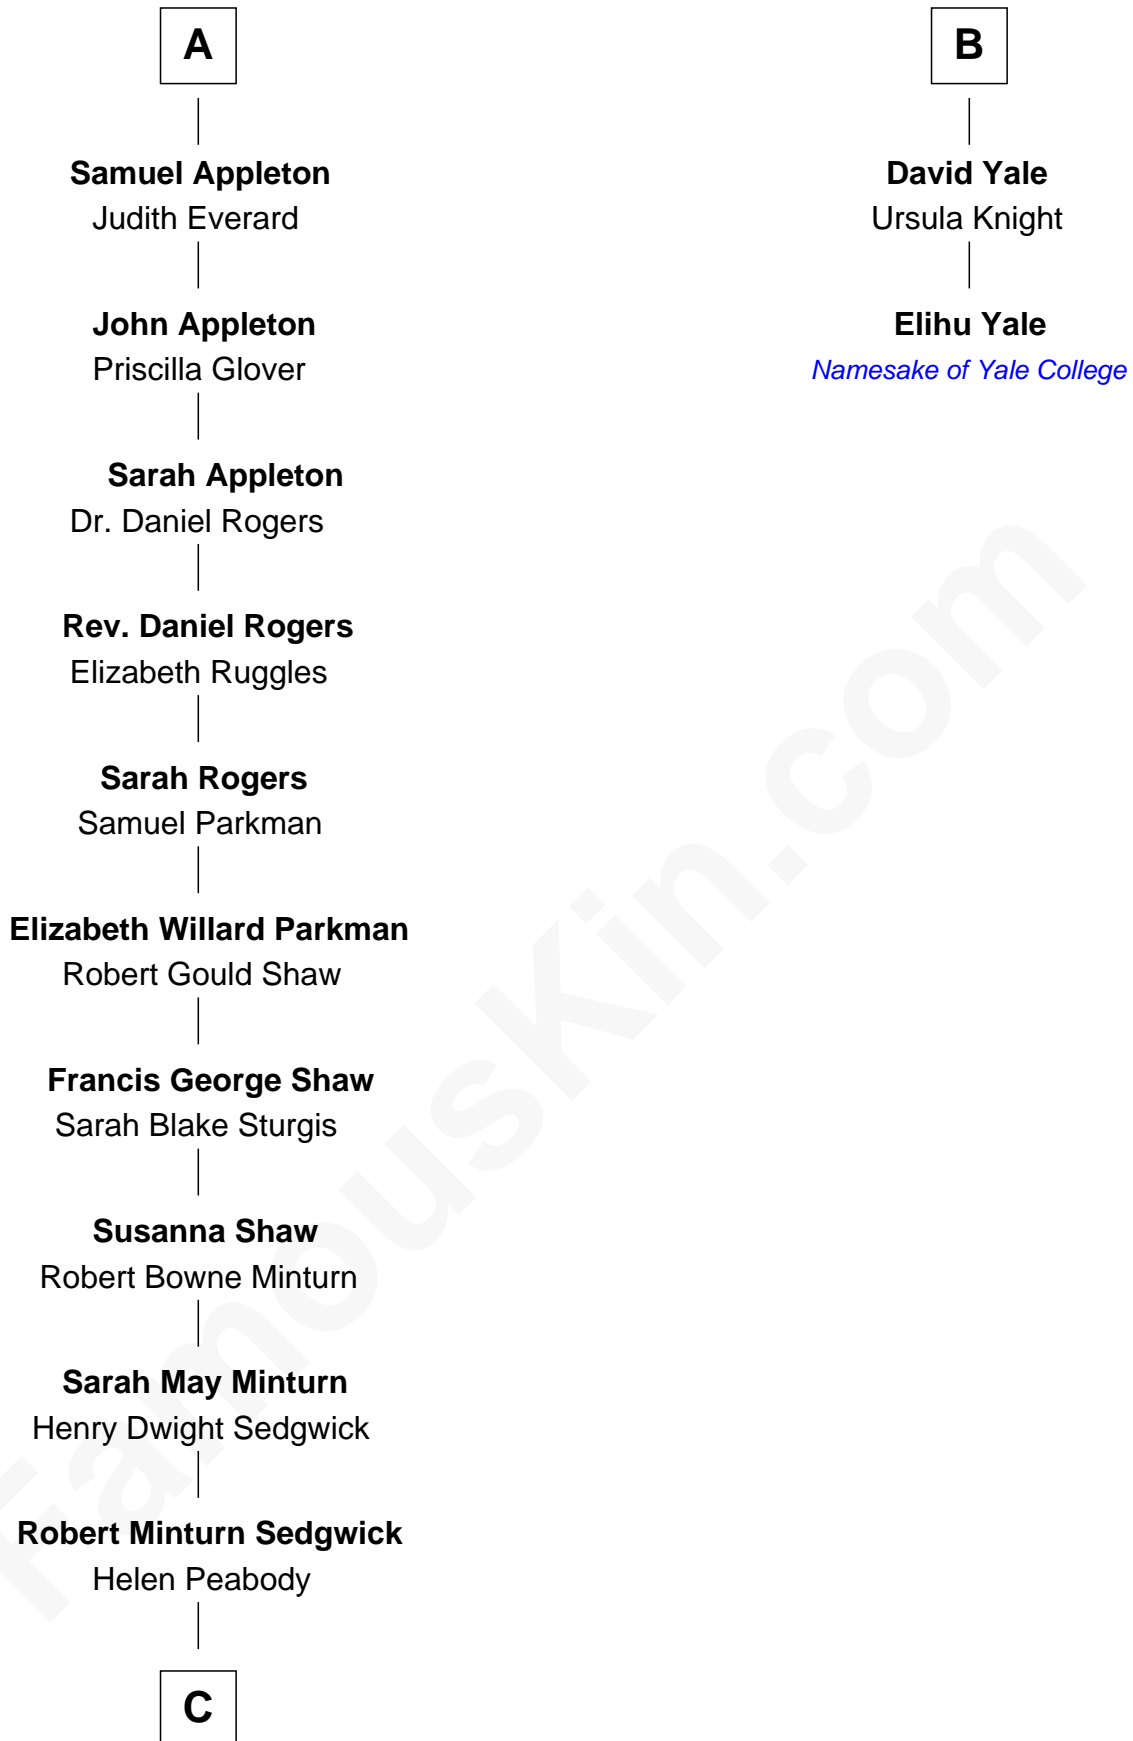

FamousKin.com

Relationship Chart of

Kyra Sedgwick

TV and Movie Actress

8th cousin 10 times removed of

Elihu Yale

Benefactor and Namesake of Yale College

C