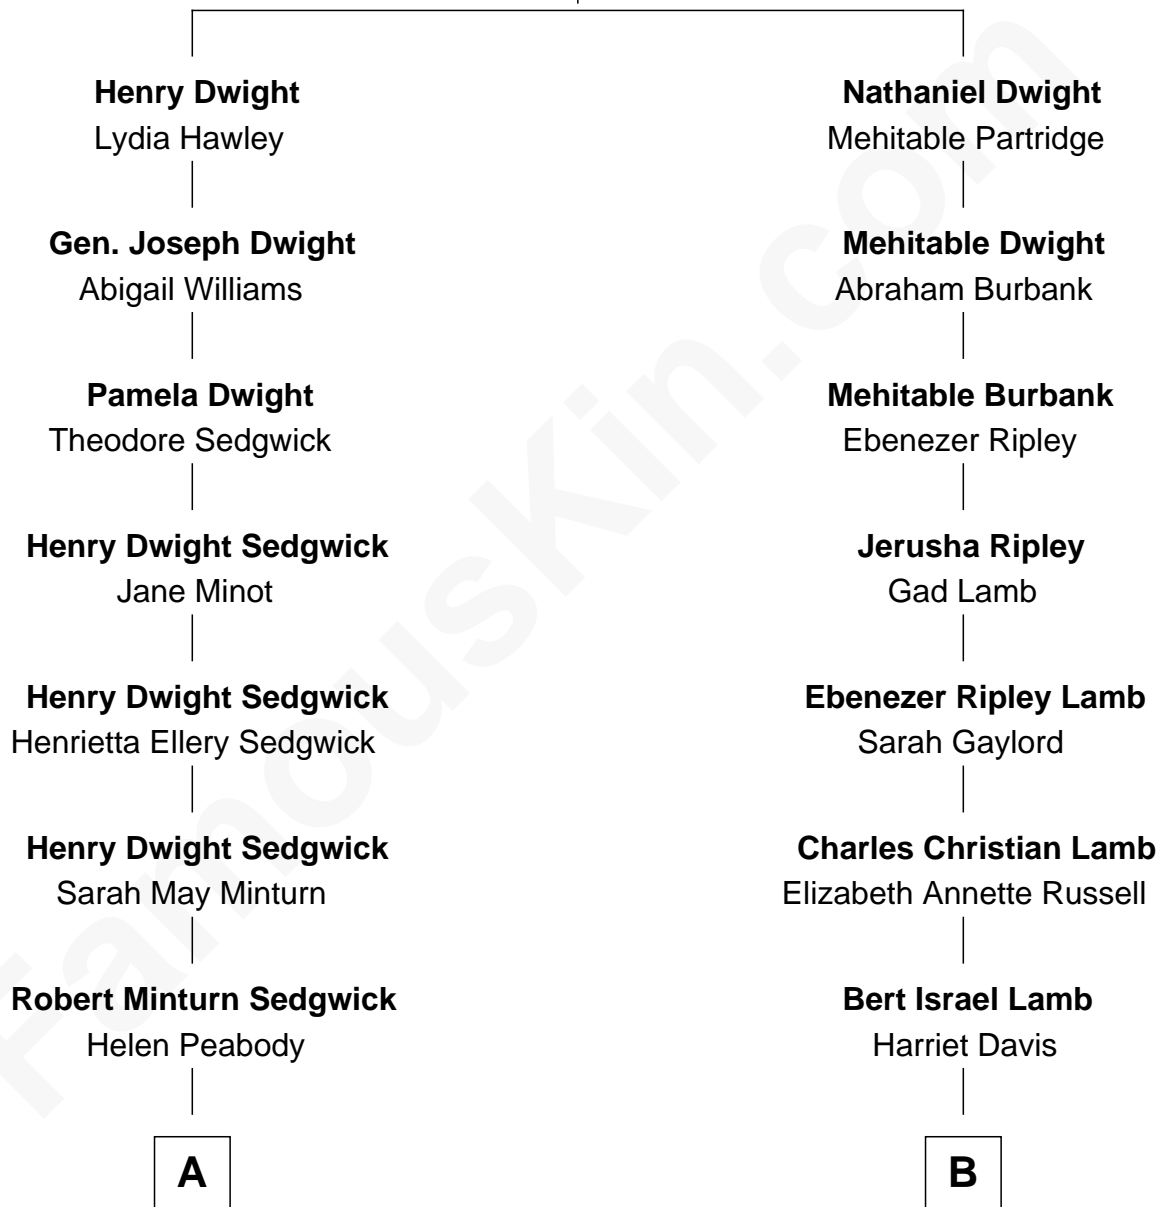

FamousKin.com

Relationship Chart of

Kyra Sedgwick

TV and Movie Actress

8th cousin 1 time removed of

Christopher Reeve

Movie Actor

Timothy Dwight

Anna Flint

A

Henry Dwight Sedgwick
Patricia Ann Rosenwald

Kyra Sedgwick
TV and Movie Actress

B

Horace Rand Lamb
Beatrice Louise Pitney

Barbara Pitney Lamb
Franklin D'Olier Reeve

Christopher Reeve
Movie Actor