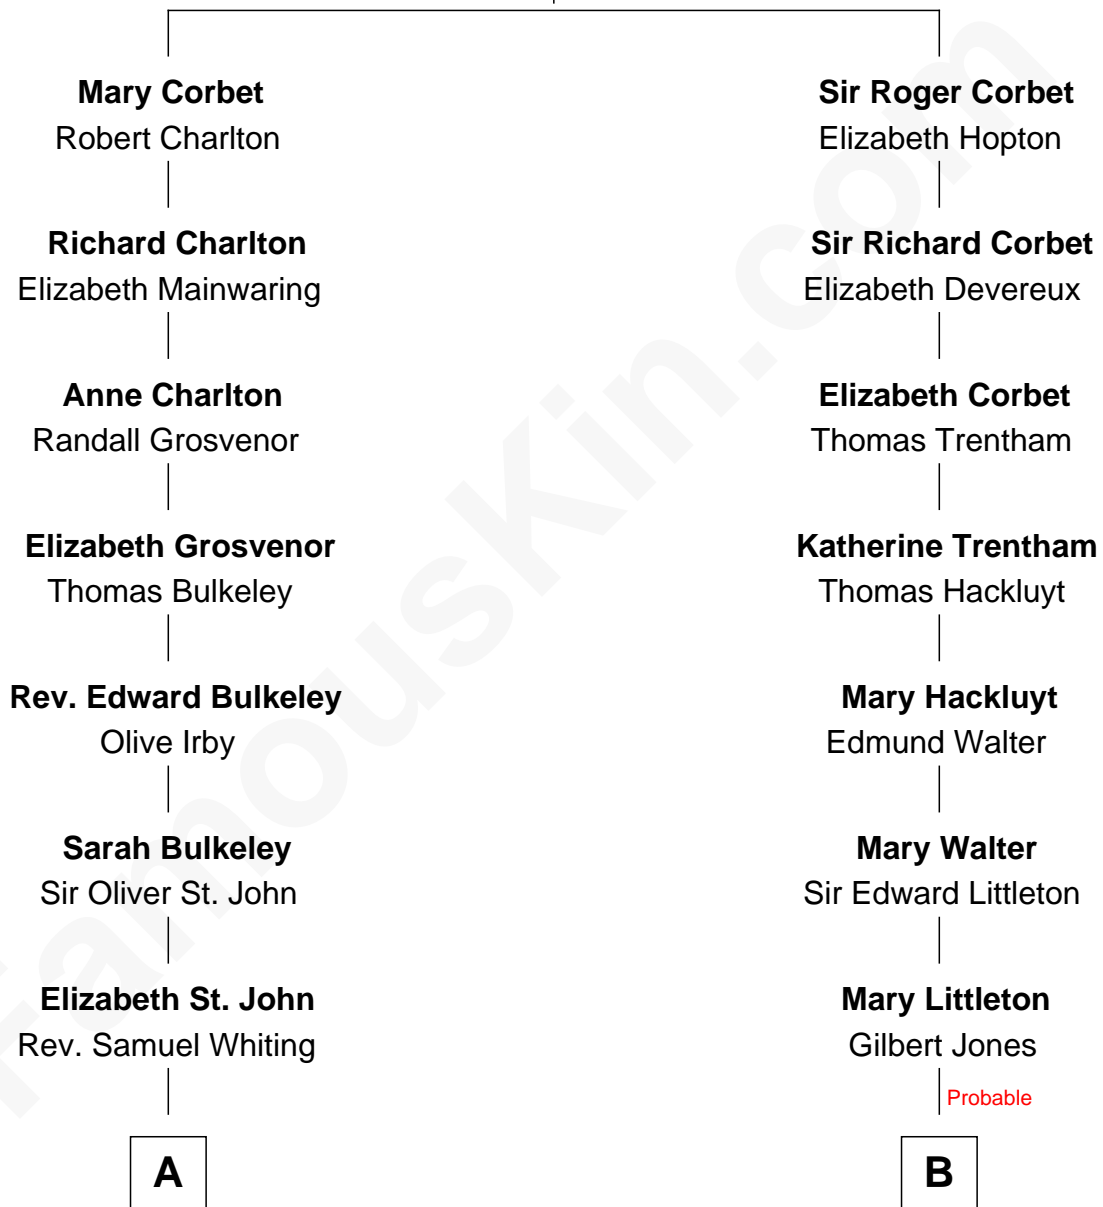

## Relationship Chart of

**Kyra Sedgwick**

*TV and Movie Actress*

17th cousin 1 time removed of

**Christopher Reeve**

*Movie Actor*

**Sir Robert Corbet**

Margaret - - - - -

**C**

Henry Dwight Sedgwick

Patricia Ann Rosenwald

**Kyra Sedgwick**

*TV and Movie Actress*

FamousKin.com