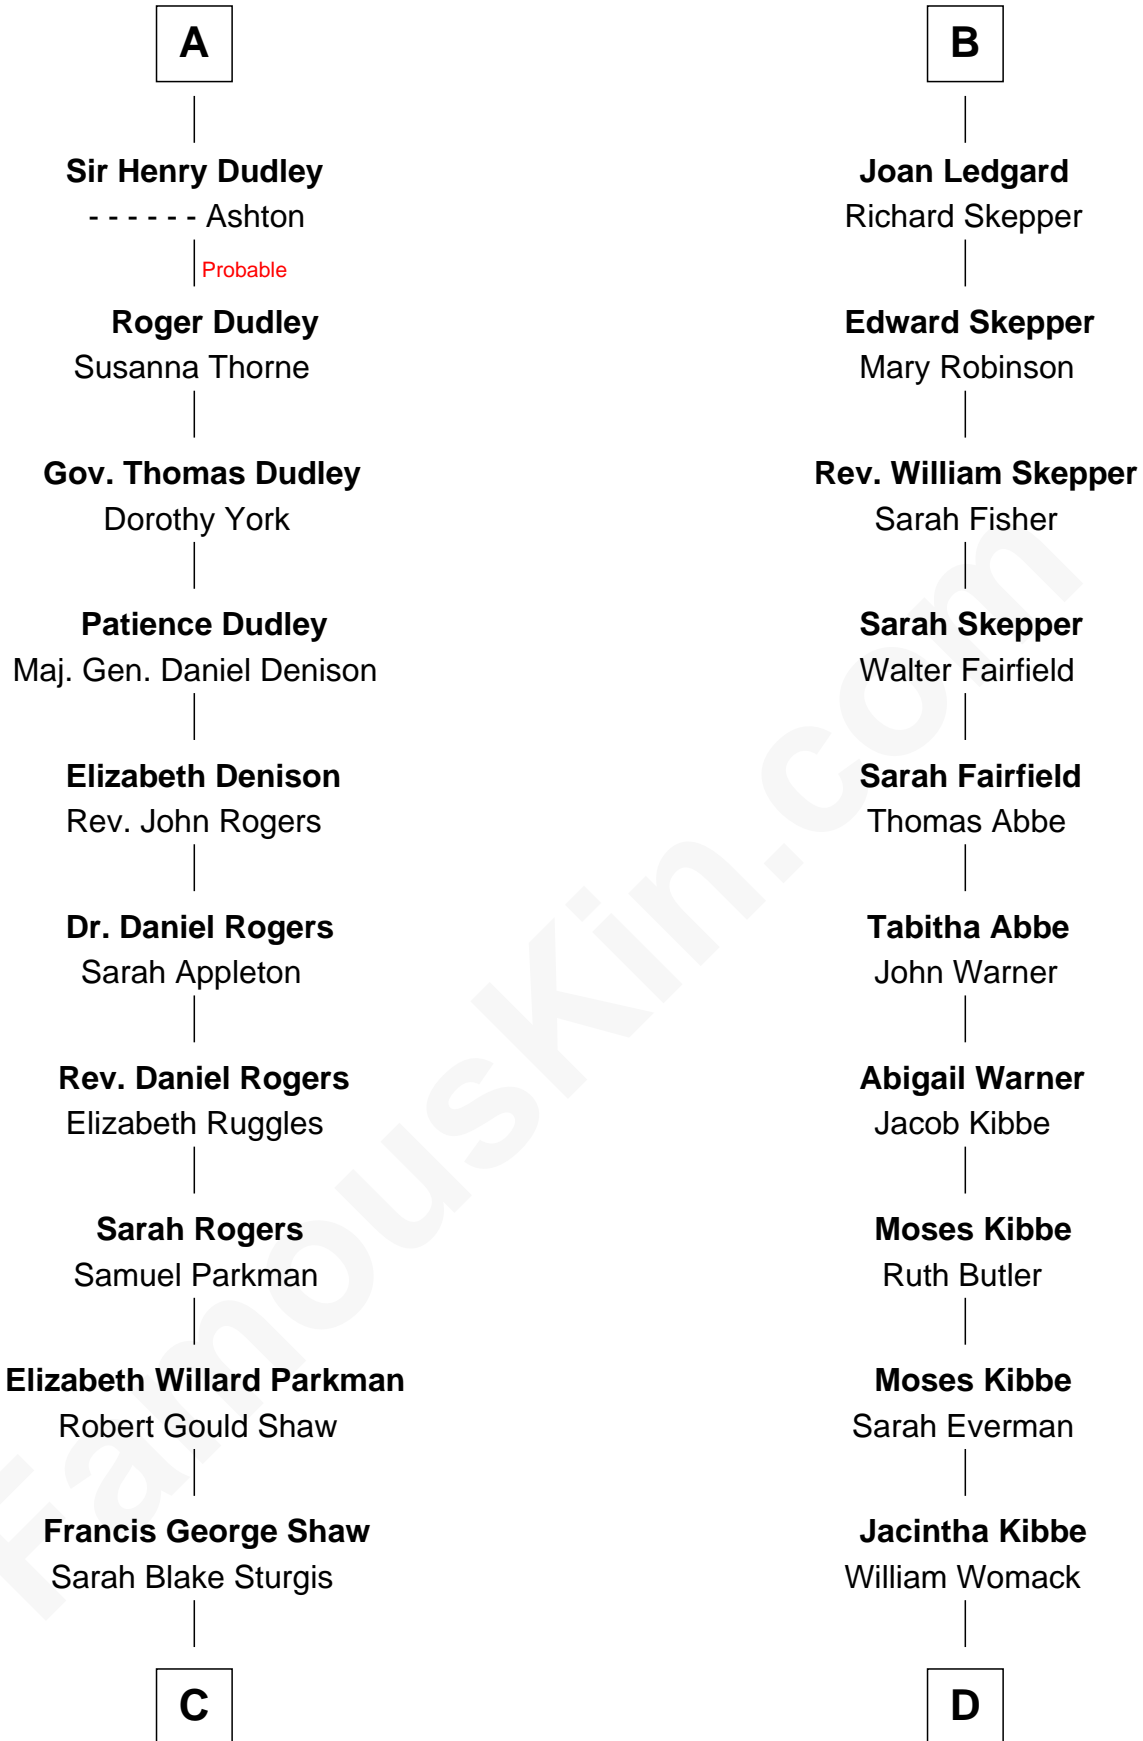

FamousKin.com

Relationship Chart of

Kyra Sedgwick

TV and Movie Actress

19th cousin 2 times removed of

Roy Rogers

Cowboy movie actor and singer

Sir Philip le Despencer

Sir Philip le Despencer

Elizabeth - - - - -

Sir Philip le Despencer

Elizabeth de Tibetot

Margery Despencer

Sir Roger Wentworth

Sir Philip Wentworth

Mary Clifford

Elizabeth Wentworth

Sir Martin de la See

Joan de la See

Sir Piers Hildyard

Isabel Hildyard

Ralph Legard

B

C

Susanna Shaw
Robert Bowne Minturn

Sarah May Minturn
Henry Dwight Sedgwick

Robert Minturn Sedgwick
Helen Peabody

Henry Dwight Sedgwick
Patricia Ann Rosenwald

Kyra Sedgwick
TV and Movie Actress

D

Archer Womack
Patricia Adeline Hatchett