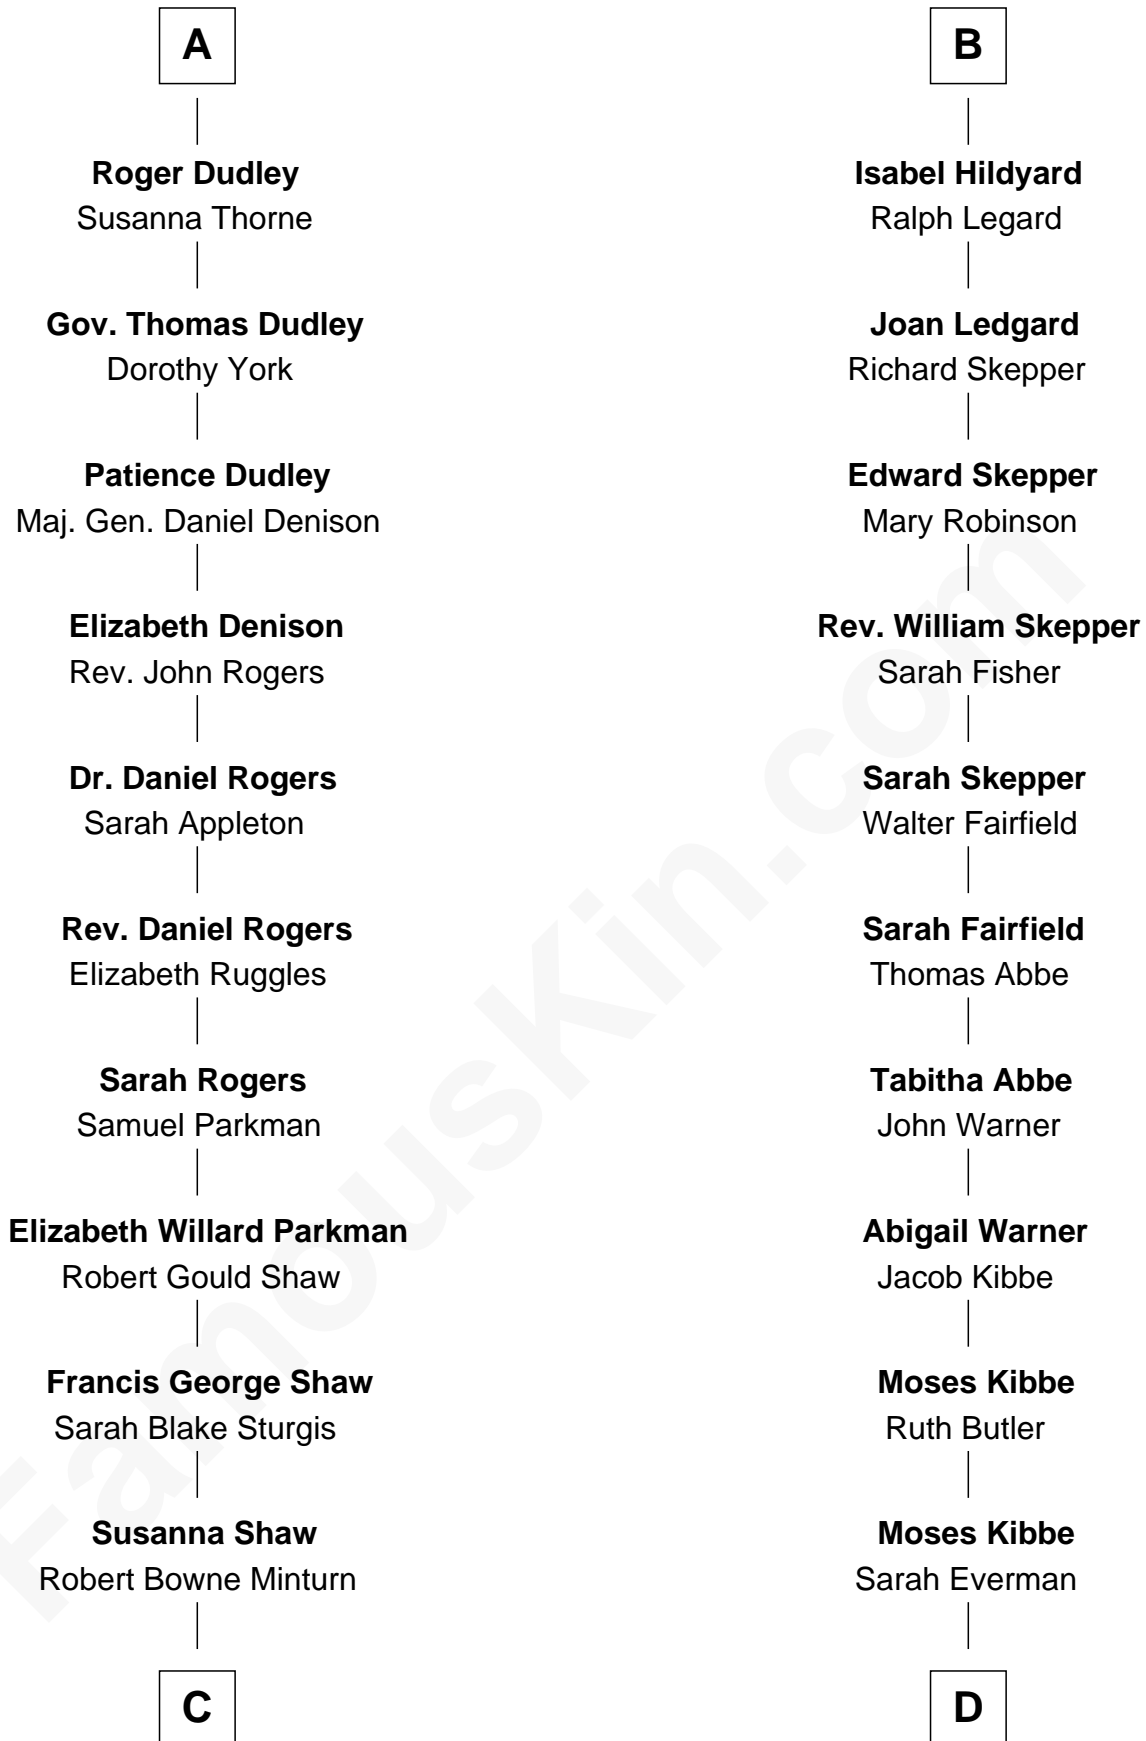

FamousKin.com Relationship Chart of

Kyra Sedgwick

TV and Movie Actress

20th cousin of

Roy Rogers

Cowboy movie actor and singer

Edward III, King of England

Philippa of Hainault

C

Sarah May Minturn
Henry Dwight Sedgwick

Robert Minturn Sedgwick
Helen Peabody

Henry Dwight Sedgwick
Patricia Ann Rosenwald

Kyra Sedgwick
TV and Movie Actress

D

Jacintha Kibbe
William Womack

Archer Womack
Patricia Adeline Hatchett