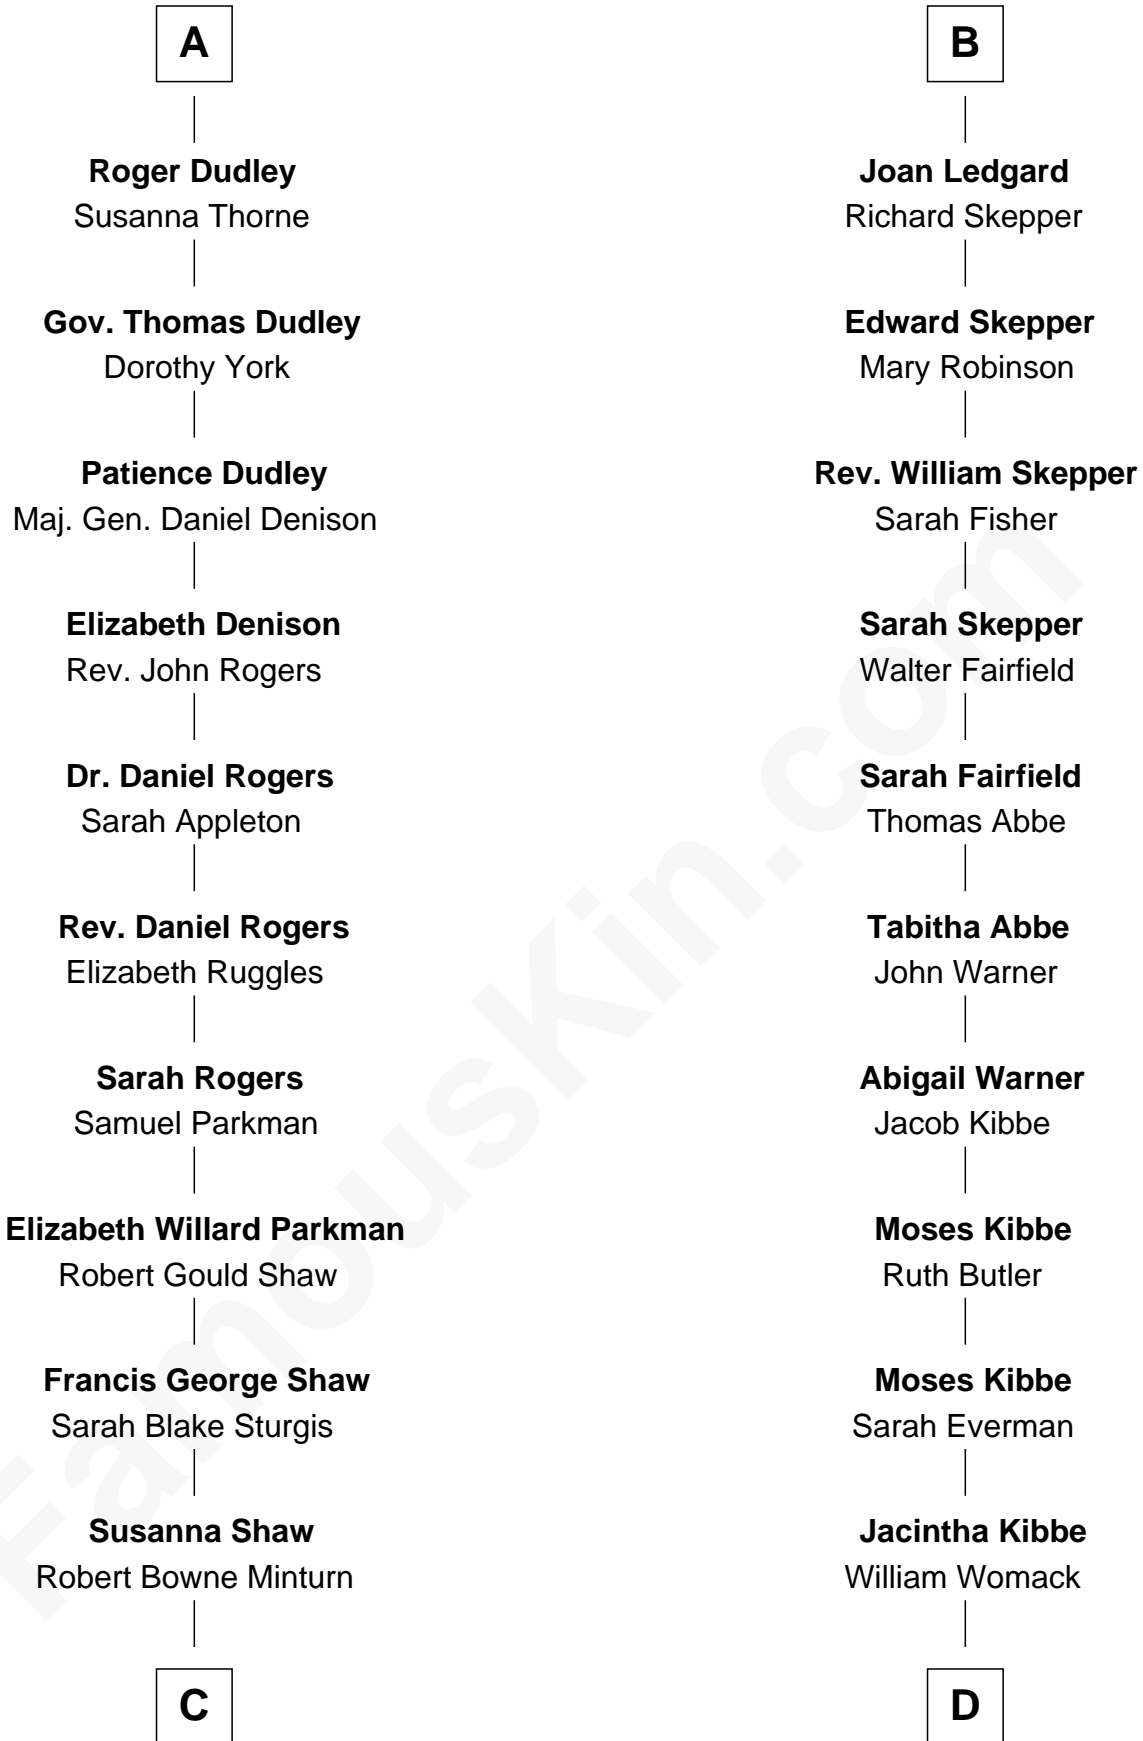

FamousKin.com

Relationship Chart of

Kyra Sedgwick

TV and Movie Actress

19th cousin 1 time removed of

Roy Rogers

Cowboy movie actor and singer

C

Sarah May Minturn
Henry Dwight Sedgwick

Robert Minturn Sedgwick
Helen Peabody

Henry Dwight Sedgwick
Patricia Ann Rosenwald

Kyra Sedgwick
TV and Movie Actress

D

Archer Womack
Patricia Adeline Hatchett

Mattie M. Womack
Andrew E. Slye