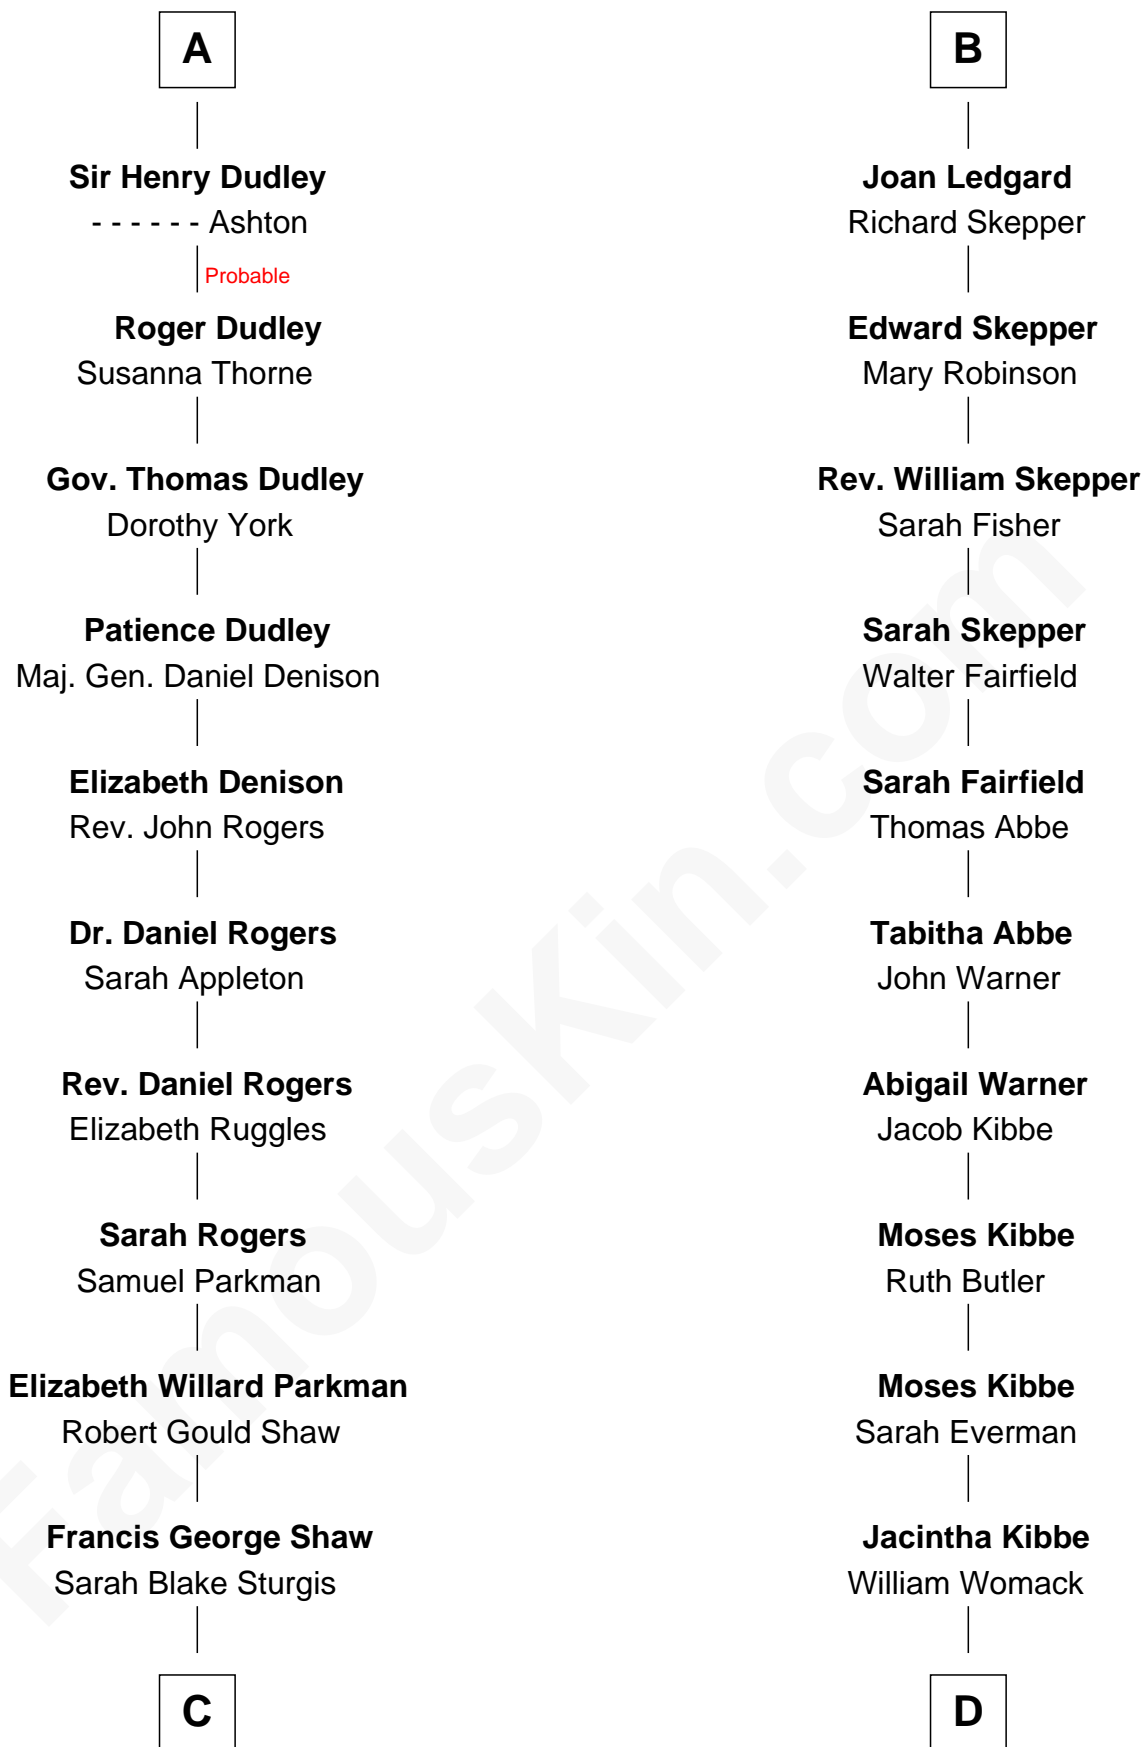

FamousKin.com

Relationship Chart of

Kyra Sedgwick

TV and Movie Actress

19th cousin 2 times removed of

Roy Rogers

Cowboy movie actor and singer

Margaret de Audley

Elizabeth Hastings

Sir Robert Hildyard

Sir Piers Hildyard

Joan de la See

Isabel Hildyard

Ralph Legard

B

C

Susanna Shaw
Robert Bowne Minturn

Sarah May Minturn
Henry Dwight Sedgwick

Robert Minturn Sedgwick
Helen Peabody

Henry Dwight Sedgwick
Patricia Ann Rosenwald

Kyra Sedgwick
TV and Movie Actress

D

Archer Womack
Patricia Adeline Hatchett