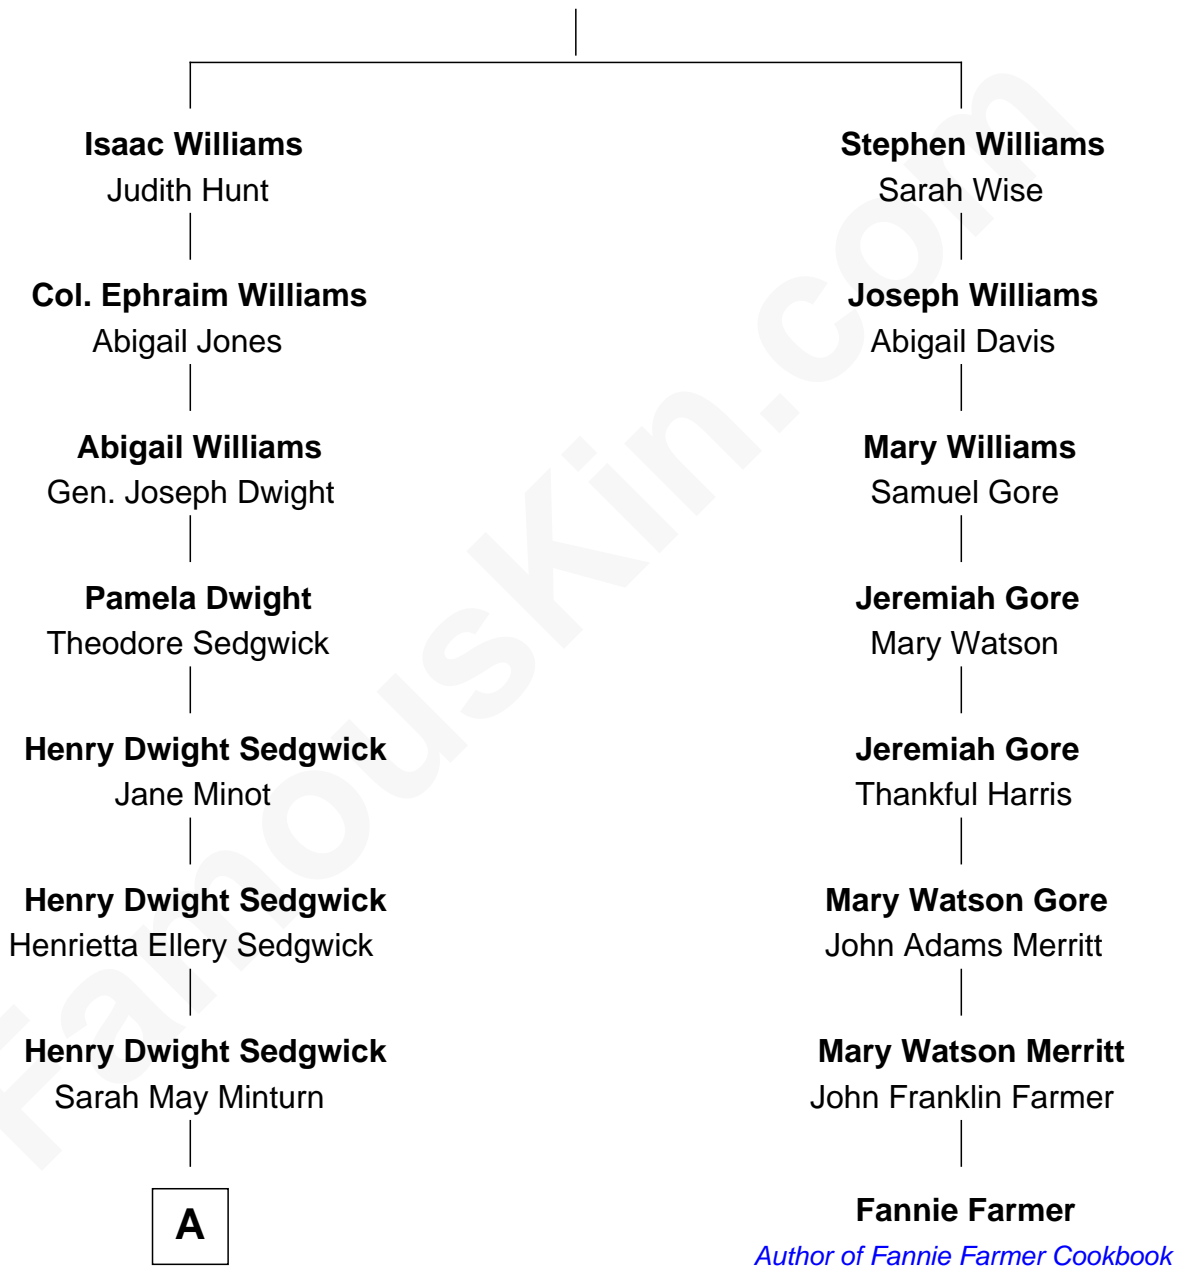

# FamousKin.com Relationship Chart of

**Kyra Sedgwick**

*TV and Movie Actress*

7th cousin 2 times removed of

**Fannie Farmer**

*Author of original Fannie Farmer Cookbook*

**Robert Williams**

Elizabeth - - - - -

**A**

Robert Minturn Sedgwick

Helen Peabody

Henry Dwight Sedgwick

Patricia Ann Rosenwald

**Kyra Sedgwick**

*TV and Movie Actress*